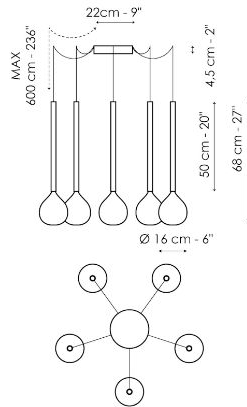

## 1 light suspension

Width: 16cm  
Depth: 16cm  
Height: 68cm

## 5 lights suspension

Width: 122cm  
Depth: 122cm  
Height: 68cm

## Wall lamp

Width: 16cm  
Depth: 18cm  
Height: 44cm

## Small table lamp

Width: 20cm  
Depth: 25cm  
Height: 36cm