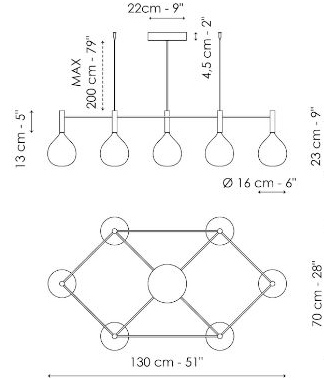

7 lights frame suspension

Width: 130cm
Depth: 70cm
Height: 23cm