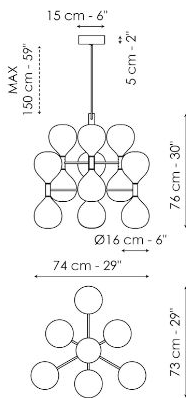

13 lights suspension

Width: 74cm
Depth: 73cm
Height: 76cm