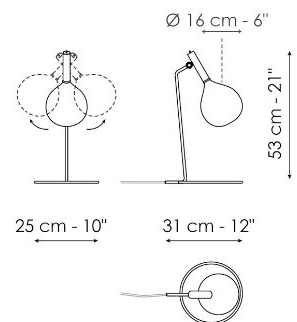

## 10 lights frame suspension

Width: 190cm  
Depth: 70cm  
Height: 23cm

## Wall lamp

Width: 16cm  
Depth: 18cm  
Height: 44cm

## Small table lamp

Width: 20cm  
Depth: 25cm  
Height: 36cm

## Large table lamp

Width: 25cm  
Depth: 31cm  
Height: 53cm

**Floor lamp**

Width: 31cm

Depth: 42cm

Height: 140cm