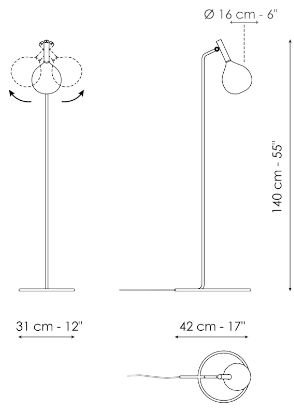

## 10 lights frame suspension

Width: 190cm  
Depth: 70cm  
Height: 23cm

## Wall lamp

Width: 16cm  
Depth: 18cm  
Height: 44cm

## Small table lamp

Width: 20cm  
Depth: 25cm  
Height: 36cm

## Large table lamp

Width: 25cm  
Depth: 31cm  
Height: 53cm

**Floor lamp**

Width: 31cm

Depth: 42cm

Height: 140cm