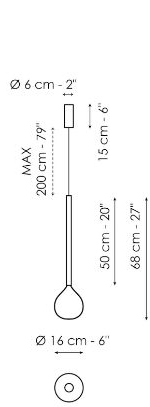

## 1 light suspension

Width: 16cm  
Depth: 16cm  
Height: 68cm

## 5 lights suspension

Width: 122cm  
Depth: 122cm  
Height: 68cm

## Small table lamp

Width: 20cm  
Depth: 25cm  
Height: 36cm

## Large table lamp

Width: 25cm  
Depth: 31cm  
Height: 53cm

**Floor lamp**

Width: 31cm

Depth: 42cm

Height: 140cm