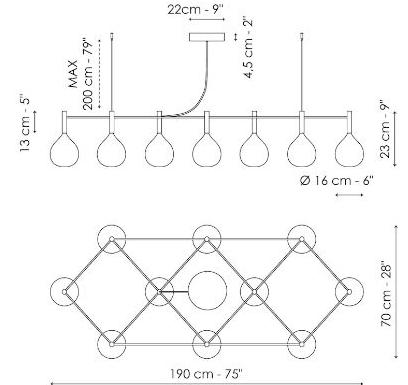

10 lights frame suspension

Width: 190cm
Depth: 70cm
Height: 23cm