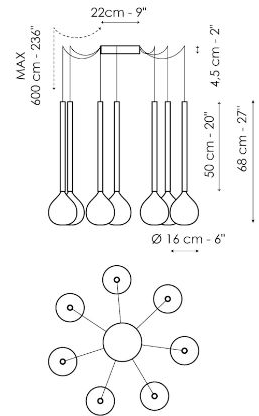

## 1 light suspension

Width: 16cm  
Depth: 16cm  
Height: 68cm

## 5 lights suspension

Width: 122cm  
Depth: 122cm  
Height: 68cm

## Wall lamp

Width: 16cm  
Depth: 18cm  
Height: 44cm

## Small table lamp

Width: 20cm  
Depth: 25cm  
Height: 36cm