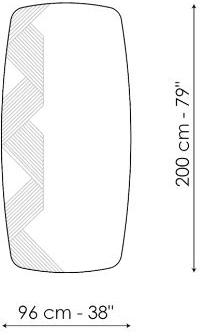

## Sign

The wall-hung Sign design mirror for living rooms has rounded corners and edges which give it a highly ornamental look. The screen-printed geometric decorations on part of the glass add an eye-catching feature to Sign, transforming

# Data sheet

**Sign**  
Width: 96cm  
Depth: -cm  
Height: 200cm