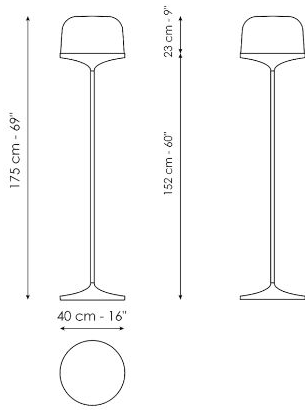

BONALDO

Pin

Designer: **Dondoli and Poggi**

The Pin design floor lamp for living rooms has a striking blown glass lampshade which contrasts with its slender metal frame. Pin's linear design fits seamlessly into any home

setting, a discreet presence that illuminates by defining a precise point in space. It is available with a smoked lampshade and a lead base.

Data sheet

Pin floor lamp
Width: 40cm
Depth: 40cm
Height: 175cm