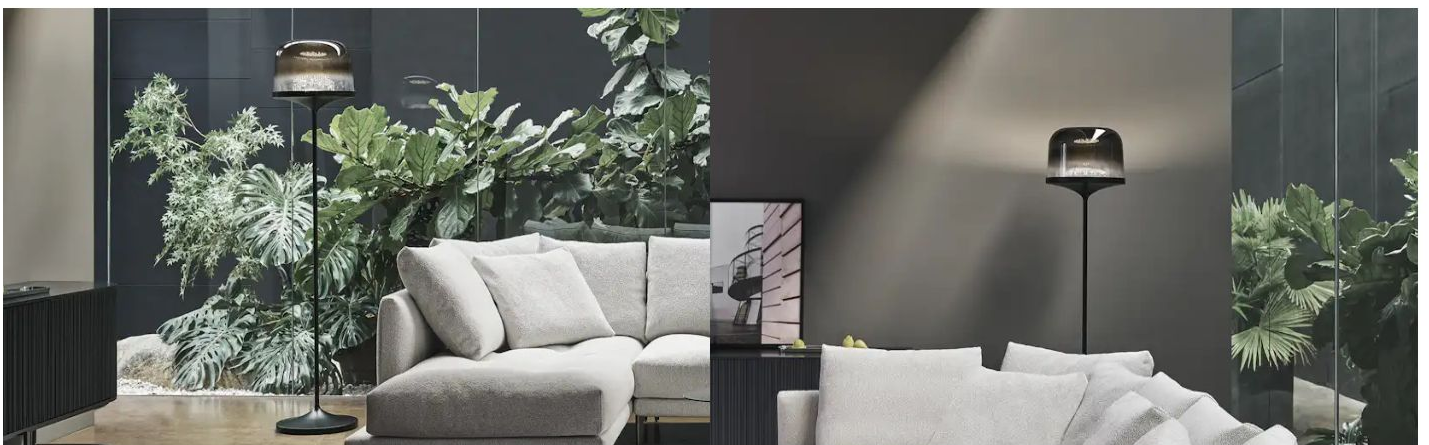

BONALDO

Pin

Designer: **Dondoli and Poggi**

The Pin design floor lamp for living rooms has a striking blown glass lampshade which contrasts with its slender metal frame. Pin's linear design fits seamlessly into any home

setting, a discreet presence that illuminates by defining a precise point in space. It is available with a smoked lampshade and a lead base.

Data sheet

Pin floor lamp
Width: 40cm
Depth: 40cm
Height: 175cm