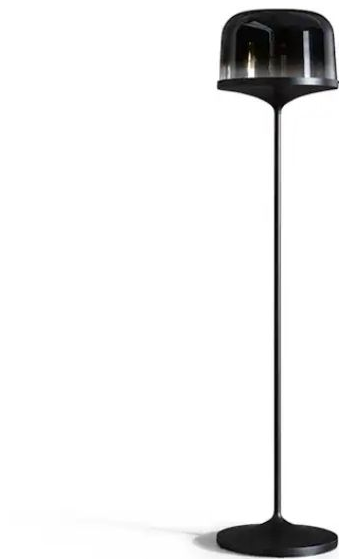

BONALDO

Pin

Designer: **Dondoli and Poggi**

The Pin design floor lamp for living rooms has a striking blown glass lampshade which contrasts with its slender metal frame. Pin's linear design fits seamlessly into any home

setting, a discreet presence that illuminates by defining a precise point in space. It is available with a smoked lampshade and a lead base.

Data sheet

Pin floor lamp
Width: 40cm
Depth: 40cm
Height: 175cm

Finishes

LAMPSHADE

Transparent Glass

Glass
Smoked

STRUCTURE

Plus Metal

Painted metal
Mat lead

Materials, fabrics, leathers, colors and finishes are approximate and may slightly differ from actual ones. You can find the complete collection of Bonaldo fabrics and leathers on the website