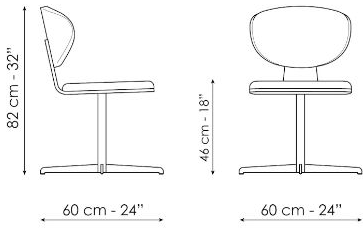

BONALDO

Olos Office

Designer: **Mauro Lipparini**

The Olos Office office chair, with a cross-shaped metal base and swivel seat, is characterized by its sinuous and essential design. The harmoniously curved laminated wood shell and ergonomically molded polyurethane seat combine comfort of

form and balance of proportions. Inspired by Nordic design, Olos Office has a refined and versatile style, allowing it to be placed in home or office settings.

Data sheet

Olos office

Width: 60cm

Depth: 60cm

Height: 82cm

Finishes

BACKREST

Wood

Veneered wood
Walnut Canaletto

Veneered wood
Coal ash

Veneered wood
Natural ash

SWIVEL BASE