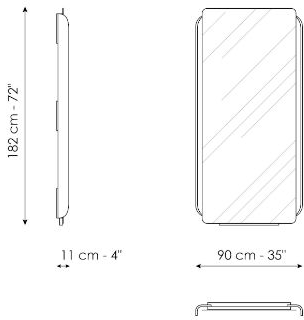

## Olos mirror

Designer: **Mauro Lipparini**

The Olos mirror is mounted on an inwardly curved platform that frames it with geometric generosity, thus taking up the theme of curved laminated wood that is the hallmark of the Olos collection. Available in three different sizes, the Olos

## Olos mirror 90

Width: 11cm  
Depth: 90cm  
Height: 182cm

## Olos mirror 120

Width: 11cm  
Depth: 120cm  
Height: 182cm

## Olos mirror 160

Width: 11cm  
Depth: 160cm  
Height: 182cm