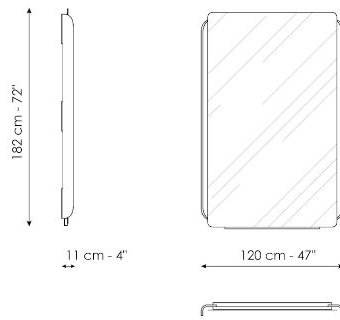

## Olos mirror

Designer: **Mauro Lipparini**

The Olos mirror is mounted on an inwardly curved platform that frames it with geometric generosity, thus taking up the theme of curved laminated wood that is the hallmark of the Olos collection. Available in three different sizes, the Olos

## Olos mirror 90

Width: 11cm  
Depth: 90cm  
Height: 182cm

## Olos mirror 120

Width: 11cm  
Depth: 120cm  
Height: 182cm

## Olos mirror 160

Width: 11cm  
Depth: 160cm  
Height: 182cm