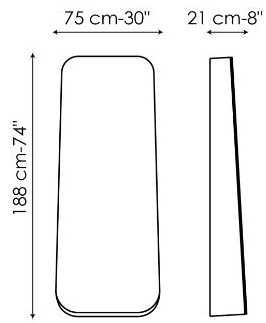

## Obel

Obel is an important standing frameless wall mirror that, thanks to its large reflective surface, allows the individual to play the starring role. The trapezoidal shape, consisting of a thin structure with blunt contours, has a wider thickness at the base and a narrower one at the top, giving movement to the whole. The wooden structure, which gives the vertical

mirror volume and richness, is available in American walnut. Obel's conspicuous size, as well as the rounded and sinuous profile, ensures a spectacular result of great impact. Its pure and slender monolithic presence is able to expand and decorate any space with lightness and sophistication: this is when functionality is in perfect agreement with beauty.

# Data sheet

Width: 75cm  
Depth: 21cm  
Height: 188cm