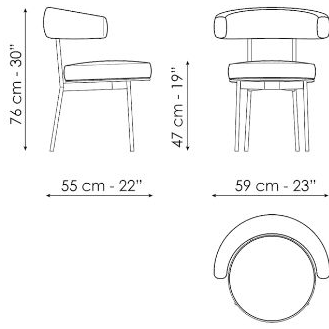

Data sheet

Neilly

Width: 55cm

Depth: 59cm

Height: 76cm

Finishes

LEGS

Metal