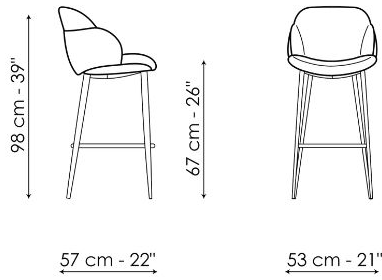

Data sheet

My way too - swivel base

Width: 53cm

Depth: 57cm

Height: 92/112cm

My way too H 67

Width: 53cm

Depth: 57cm

Height: 98cm

My way too H 77

Width: 53cm

Depth: 57cm

Height: 108cm

Finishes

SWIVEL BASE - LEGS

Metal