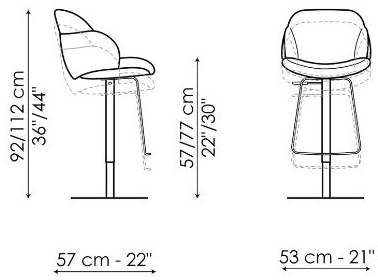

Data sheet

My way too - swivel base

Width: 53cm

Depth: 57cm

Height: 92/112cm

My way too H 67

Width: 53cm

Depth: 57cm

Height: 98cm

My way too H 77

Width: 53cm

Depth: 57cm

Height: 108cm

Finishes

SWIVEL BASE - LEGS

Metal