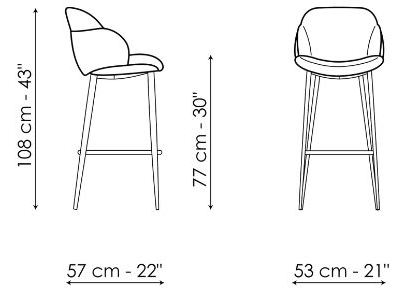

Data sheet

My way too - swivel base

Width: 53cm

Depth: 57cm

Height: 92/112cm

My way too H 67

Width: 53cm

Depth: 57cm

Height: 98cm

My way too H 77

Width: 53cm

Depth: 57cm

Height: 108cm

Finishes

SWIVEL BASE - LEGS

Metal