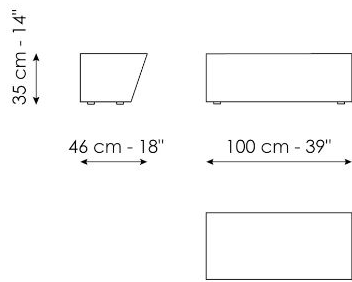

Data sheet

Litos high

Width: 46cm
Depth: 100cm
Height: 35cm