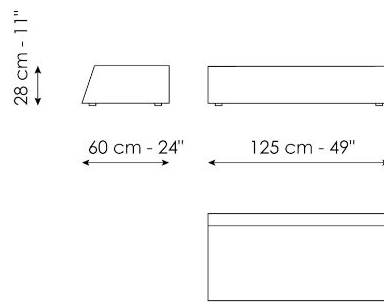

Width: 46cm
Depth: 100cm
Height: 35cm

Litos low

Width: 60cm
Depth: 125cm
Height: 28cm

Finishes

LITOS HIGH

Wood

**Glossy lacquered
wood**
White

**Glossy lacquered
wood**
Grey