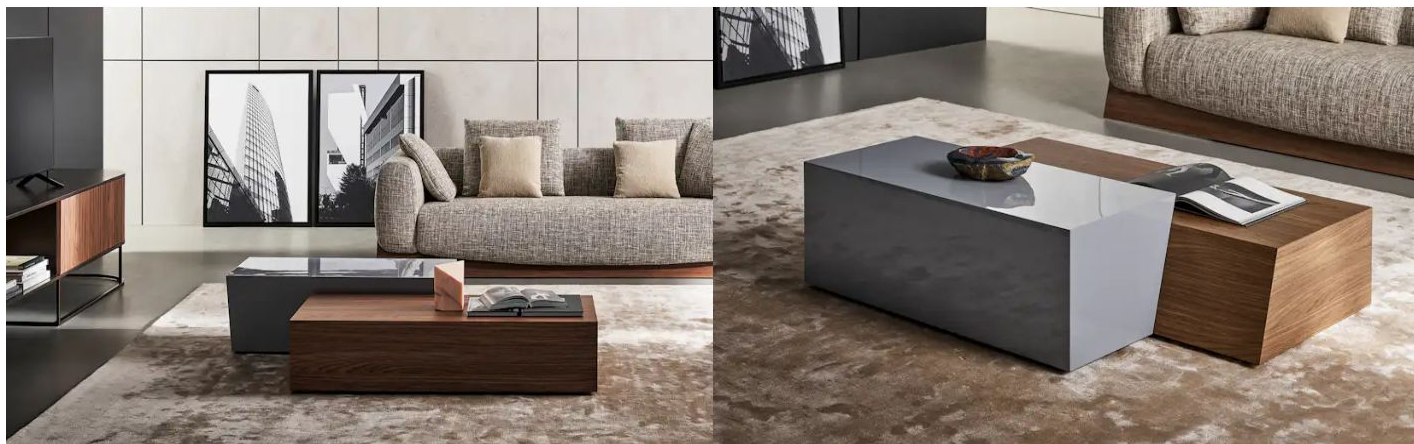

BONALDO

Litos

Designer: **Giuseppe Viganò**

The Litos coffee tables are sculptures/accessories that create a space with a strong, "edgy" and modern character in the centre of the room. They are characterized by extreme essentiality and an absence of voids which highlight both their wooden frame and their compactness. Matchable with

their monolithic and complementary trapezoidal shapes, the Litos coffee tables are perfectly suitable for a versatile configuration within the domestic space, in both high and low versions.

Data sheet

Litos high

Width: 46cm
Depth: 100cm
Height: 35cm

Litos low

Width: 60cm
Depth: 125cm
Height: 28cm

Finishes

LITOS HIGH

Wood

**Glossy lacquered
wood**
White

**Glossy lacquered
wood**
Grey