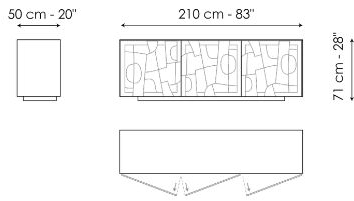

## Image - plith base

Width: 210cm

Depth: 50cm

Height: 71cm

## Image - feet

Width: 210cm

Depth: 50cm

Height: 79cm