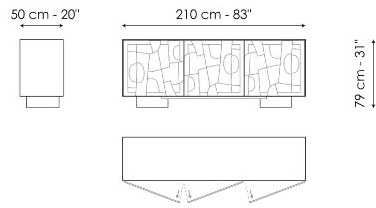

## Image - plith base

Width: 210cm

Depth: 50cm

Height: 71cm

## Image - feet

Width: 210cm

Depth: 50cm

Height: 79cm