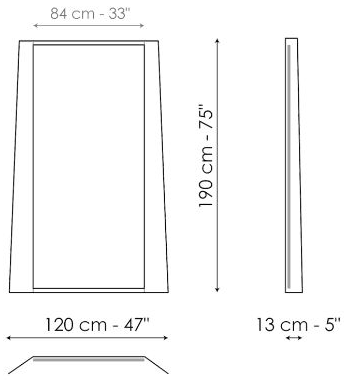

BONALDO

Fold

A stand-out, eye-catching piece featuring a bronzed or smoked glass frame that merges with the slightly folded mirror to become a single element. The frame, which is narrower at the top and gradually widens towards the base, creates two “wings” at the sides, producing an optical effect

that gives the design wall mirror a feeling of lightness and movement. Fold is available with a bronzed glass frame and bronze effect mirror or with a smoked glass frame and lead effect mirror.

Data sheet

Fold

Width: 120cm

Depth: 13cm

Height: 190cm

Finishes

FRAME

Transparent Glass

Glass
Smoked