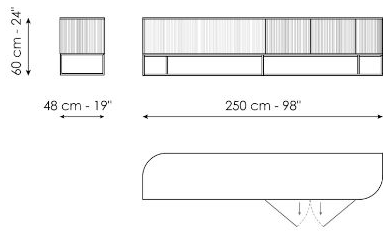

Data sheet

Dune TV stand

Width: 250cm

Depth: 48cm

Height: 60cm

Dune TV stand

Width: 250cm

Depth: 48cm

Height: 43cm

Finishes

OUTSIDE FRAME AND TOP

Wood

Lacquered wood
Mat bronze

Lacquered wood
Mat lead

DOORS

Wood