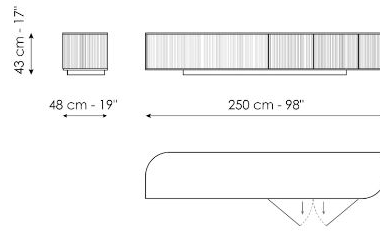

Data sheet

Dune TV stand

Width: 250cm

Depth: 48cm

Height: 60cm

Dune TV stand

Width: 250cm

Depth: 48cm

Height: 43cm

Finishes

OUTSIDE FRAME AND TOP

Wood

Lacquered wood
Mat bronze

Lacquered wood
Mat lead

DOORS

Wood