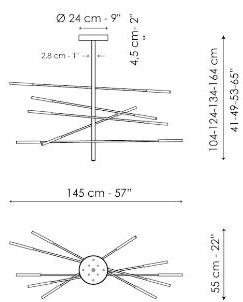

BONALDO

Crossroad

Crossroad is a sculptural design, created by Oriano Favaretto and notable for its end feature that leaves a strongly dynamic mark in a setting. Its basic element is a matt lead-colour painted metal cylinder which encloses the light source at both ends inside a sophisticated amber-coloured glass element. The interplay of light and the criss-crossing of the arms in a multitude of directions makes Crossroad a modern

Data sheet

Suspension

Width: 145cm

Depth: 55cm

Height: 104-124-134-164cm

Floor lamp

Width: 75cm

Depth: 88cm

Height: 210cm

Finishes

LAMPSHADE

Transparent Glass

Glass

Gradient amber

FRAME

Plus Metal