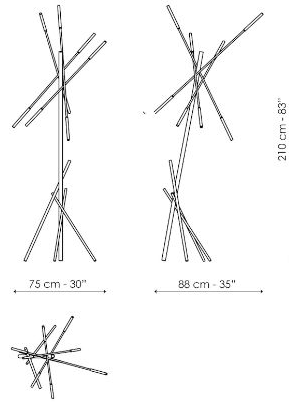

BONALDO

Crossroad

Crossroad is a sculptural design, created by Oriano Favaretto and notable for its end feature that leaves a strongly dynamic mark in a setting. Its basic element is a matt lead-colour painted metal cylinder which encloses the light source at both ends inside a sophisticated amber-coloured glass element. The interplay of light and the criss-crossing of the arms in a multitude of directions makes Crossroad a modern

lamp capable of distinguishing settings, while thanks to its remarkable scenic impact, it represents a functional and decorative element able to create pleasant atmospheres and sensations. The Crossroad collection consists of a suspension lamp and a floor lamp, making it possible to create interesting coordinated combinations.

Data sheet

Suspension

Width: 145cm

Depth: 55cm

Height: 104-124-134-164cm

Floor lamp

Width: 75cm

Depth: 88cm

Height: 210cm

Finishes

LAMPSHADE

Transparent Glass

Glass

Gradient amber

FRAME

Plus Metal