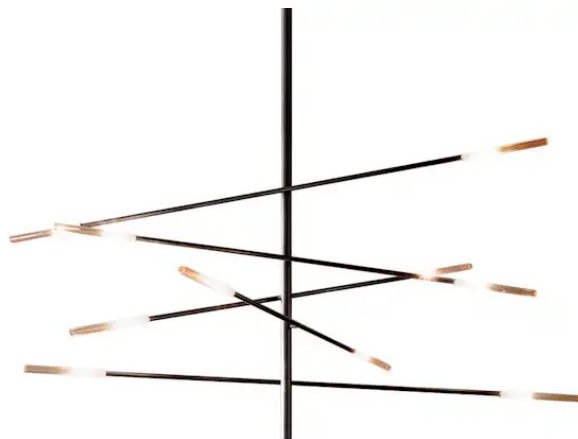

BONALDO

Crossroad

Crossroad is a sculptural design, created by Oriano Favaretto and notable for its end feature that leaves a strongly dynamic mark in a setting. Its basic element is a matt lead-colour painted metal cylinder which encloses the light source at both ends inside a sophisticated amber-coloured glass element. The interplay of light and the criss-crossing of the arms in a multitude of directions makes Crossroad a modern

lamp capable of distinguishing settings, while thanks to its remarkable scenic impact, it represents a functional and decorative element able to create pleasant atmospheres and sensations. The Crossroad collection consists of a suspension lamp and a floor lamp, making it possible to create interesting coordinated combinations.

Data sheet

Suspension

Width: 145cm

Depth: 55cm

Height: 104-124-134-164cm

Floor lamp

Width: 75cm

Depth: 88cm

Height: 210cm

Finishes

LAMPSHADE

Transparent Glass

Glass

Gradient amber

FRAME

Plus Metal