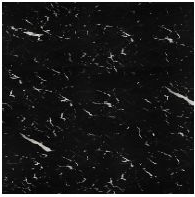

Finishes

TOP

Wood

Veneered wood
Walnut Canaletto

Solid wood
American walnut

Solid wood
Brushed coal oak

Solid wood
Brushed natural oak

Ceramic

Mat ceramic
Alaska White

Mat ceramic
Ardesia grey

Mat ceramic
Augusta

Glossy ceramic
Black Onyx

Glossy ceramic
Calacatta

Silk finish ceramic
Calacatta macchia
vecchia

Glossy ceramic
Imperial grey

Mat ceramic
Laurent

Glossy ceramic
Mountain peak

Glossy ceramic
Rosso imperiale

Marble

Marble
Calacatta

Marble
Carrara

Marble
Dover White

Marble
Emperador

Marble
Fior di bosco

Marble
Marquinia

Marble
Rosso Carpazi

Marble
Saint Denis

Marble
Travertino Romano

BASE

Metal

Painted metal
Mat white

Painted metal
Mat brown