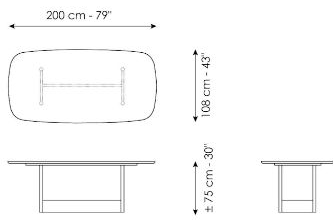

BONALDO

Canvas Table

Designer: **Alain Gilles**

Designed by Alain Gilles, the Canvas Table stands out for its bold personality, sober lines and surprising proportions. The barrel-shaped top features generous curves and a minimal, linear design, which gives an overall sensation of continuity and fluidity. The top blends harmoniously with the base, just like a freshly painted work of art on steel easels. The architecture of the base, rigorous and at the same time

Data sheet

Width: 200cm
Depth: 108cm
Height: ± 75cm

Width: 250cm
Depth: 112cm
Height: ± 75cm

Width: 280cm
Depth: 115cm
Height: ± 75cm

Width: 300cm
Depth: 120cm
Height: ± 75cm

Width: 300cm
Depth: 140cm
Height: ± 75cm