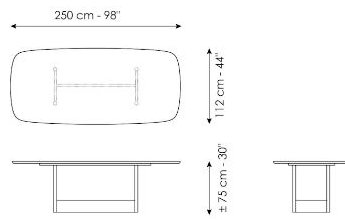

BONALDO

Canvas Table

Designer: **Alain Gilles**

Designed by Alain Gilles, the Canvas Table stands out for its bold personality, sober lines and surprising proportions. The barrel-shaped top features generous curves and a minimal, linear design, which gives an overall sensation of continuity and fluidity. The top blends harmoniously with the base, just like a freshly painted work of art on steel easels. The architecture of the base, rigorous and at the same time

Data sheet

Width: 200cm
Depth: 108cm
Height: ± 75cm

Width: 250cm
Depth: 112cm
Height: ± 75cm

Width: 280cm
Depth: 115cm
Height: ± 75cm

Width: 300cm
Depth: 120cm
Height: ± 75cm

Width: 300cm
Depth: 140cm
Height: ± 75cm