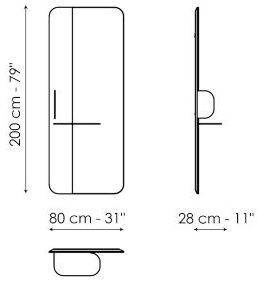

BONALDO

Blabla mirror

Designer: **Marconato and Zappa**

The Blabla entryway mirror with shelf is typified by an informal aesthetic which makes it an ideal accessory, both in domestic and hospitality contexts. The thin metal shelves,

offset from each other, offer all the convenience of a practical pocket emptier while their rounded profile adds dynamism to the panel's design.

Data sheet

Blaba mirror

Width: 80cm

Depth: 28cm

Height: 200cm