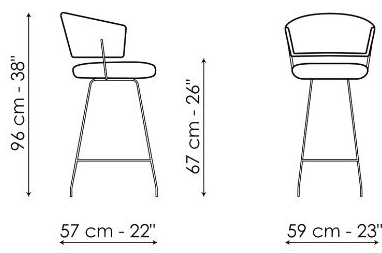

Bahia too - swivel base

Width: 57cm

Depth: 59cm

Height: 86/106cm

Bahia too H 67

Width: 57cm

Depth: 59cm

Height: 96cm

Bahia too H 77

Width: 57cm

Depth: 59cm

Height: 106cm

Finishes

SWIVEL BASE - LEGS

Plus Metal

Painted metal
Mat bronze