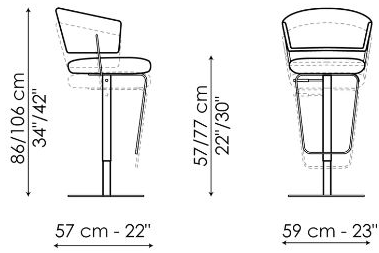

Bahia too - swivel base

Width: 57cm

Depth: 59cm

Height: 86/106cm

Bahia too H 67

Width: 57cm

Depth: 59cm

Height: 96cm

Bahia too H 77

Width: 57cm

Depth: 59cm

Height: 106cm

Finishes

SWIVEL BASE - LEGS

Plus Metal

Painted metal
Mat bronze