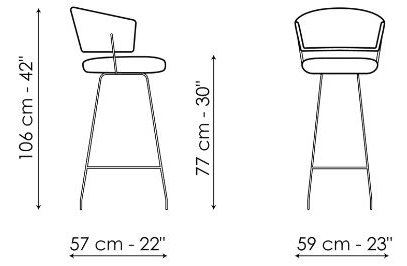

Bahia too - swivel base

Width: 57cm

Depth: 59cm

Height: 86/106cm

Bahia too H 67

Width: 57cm

Depth: 59cm

Height: 96cm

Bahia too H 77

Width: 57cm

Depth: 59cm

Height: 106cm

Finishes

SWIVEL BASE - LEGS

Plus Metal

Painted metal
Mat bronze