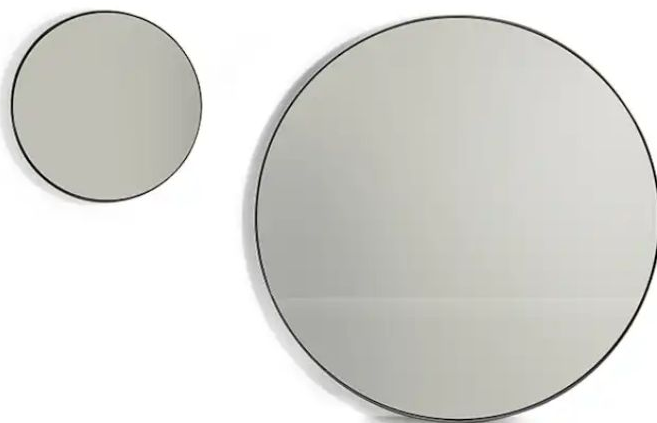

## Adone

Designer: **Marconato and Zappa**

Adone is a collection of round mirrors with a contemporary design. Available in two versions, a smaller wall-hung version and a larger floor-standing version, these accessories feature an eye-catching outer rim. The collection focuses on the

balance between the simplicity of the round shape and the sophisticated, slim metal frame that defines its contour: elements that make the Adone modern round wall mirror even more dramatic, perfect for any room in the home.

## Adone Ø90

Width: 13cm

Depth: 90cm

Height: 90cm

## Adone Ø190

Width: 19cm

Depth: 190cm

Height: 190cm