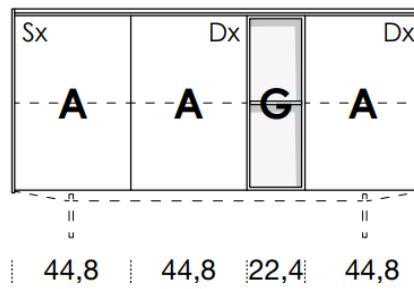

3

CONFIGURATION

1588mm

461mm deep
707mm high exc. feet

- Floor-standing
- Metal feet
- Wall-hung

- **A** = door
- **R** = drop-down
- **C** = drawer
- **G** = open compartment
- **AU** = audio front
- **RU** = drop-down audio front
- **RV** = drop-down with glass front
- **Sx** = Left-hand opening
- **Dx** = Right-hand opening

SIDEBORD / MEDIA UNIT

FANULI

[Back to index](#)