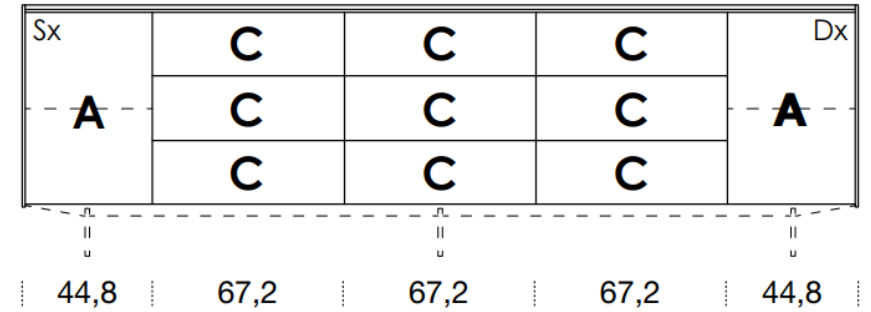

3

CONFIGURATION

2932mm

461mm deep
707mm high exc. feet

- Floor-standing
- Metal feet
- Wall-hung

- **A** = door
- **R** = drop-down
- **C** = drawer
- **G** = open compartment
- **AU** = audio front
- **RU** = drop-down audio front
- **RV** = drop-down with glass front
- **Sx** = Left-hand opening
- **Dx** = Right-hand opening

SIDEBORD / MEDIA UNIT

FANULI

[Back to index](#)