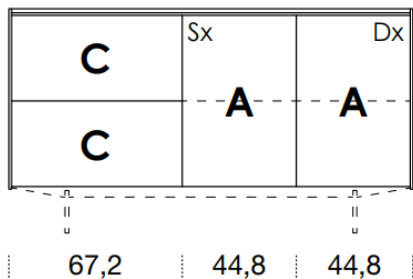

3

CONFIGURATION

1588mm

461mm deep
707mm high exc. feet

- Floor-standing
- Metal feet
- Wall-hung

- **A** = door
- **R** = drop-down
- **C** = drawer
- **G** = open compartment
- **AU** = audio front
- **RU** = drop-down audio front
- **RV** = drop-down with glass front
- **Sx** = Left-hand opening
- **Dx** = Right-hand opening

SIDEBORD / MEDIA UNIT

FANULI

[Back to index](#)