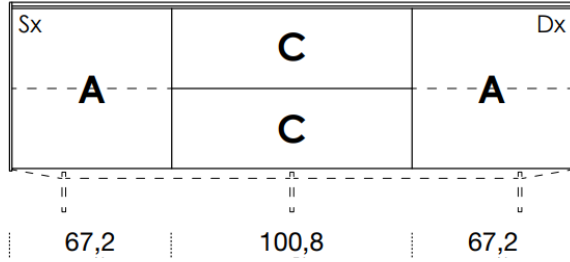

3

CONFIGURATION

2372mm

461mm deep
707mm high exc. feet

- Floor-standing
- Metal feet
- Wall-hung

A = door
R = drop-down
C = drawer
G = open compartment
AU = audio front
RU = drop-down audio front
RV = drop-down with glass front
Sx = Left-hand opening
Dx = Right-hand opening

SIDEBOARD / MEDIA UNIT

FANULI

[Back to index](#)