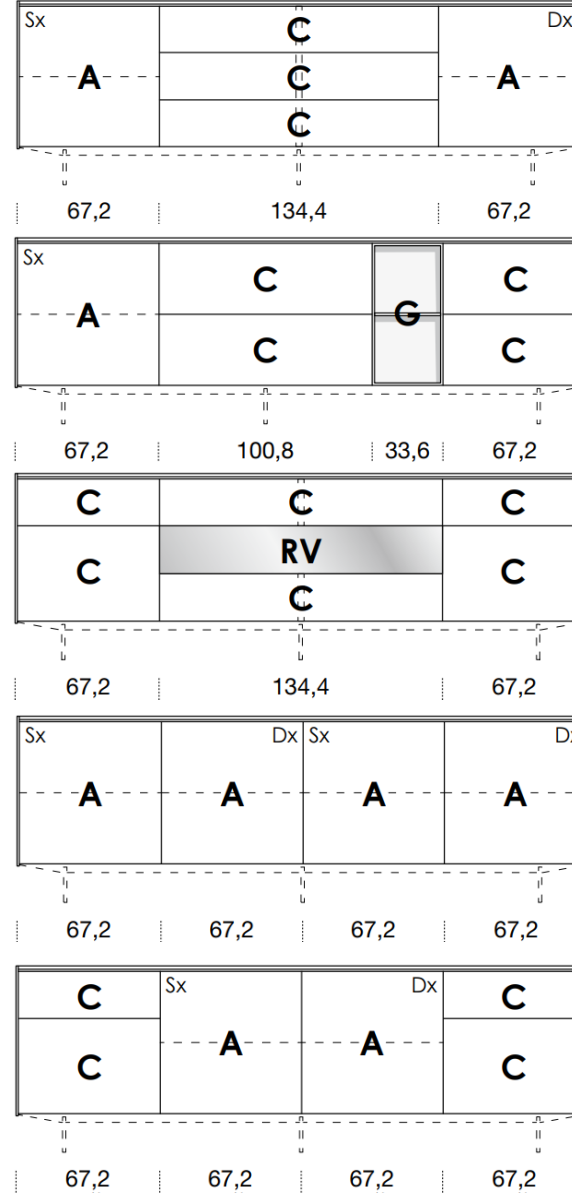

3

CONFIGURATION

2708mm

461mm deep
707mm high exc. feet

- Floor-standing
- Metal feet
- Wall-hung

A = door
R = drop-down
C = drawer
G = open compartment
AU = audio front
RU = drop-down audio front
RV = drop-down with glass front
Sx = Left-hand opening
Dx = Right-hand opening

SIDEBOARD / MEDIA UNIT