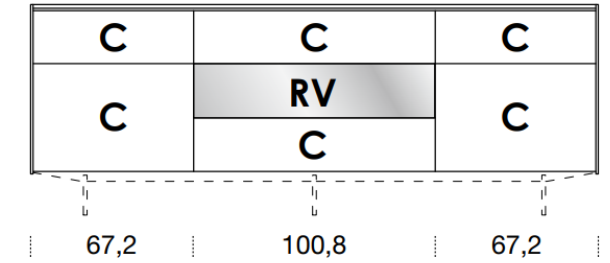

3

CONFIGURATION

2372mm

461mm deep
707mm high exc. feet

- Floor-standing
- Metal feet
- Wall-hung

A = door
R = drop-down
C = drawer
G = open compartment
AU = audio front
RU = drop-down audio front
RV = drop-down with glass front
Sx = Left-hand opening
Dx = Right-hand opening

SIDEBOARD / MEDIA UNIT

FANULI

[Back to index](#)