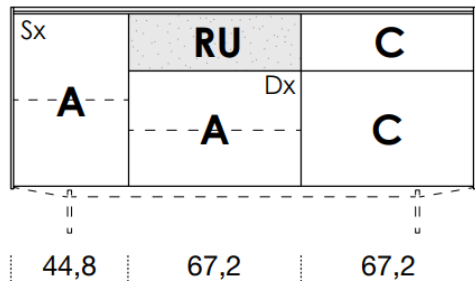

3

CONFIGURATION

1812mm

461mm deep
707mm high exc. feet

- Floor-standing
- Metal feet
- Wall-hung

- **A** = door
- **R** = drop-down
- **C** = drawer
- **G** = open compartment
- **AU** = audio front
- **RU** = drop-down audio front
- **RV** = drop-down with glass front
- **Sx** = Left-hand opening
- **Dx** = Right-hand opening

SIDEBORD / MEDIA UNIT

FANULI

[Back to index](#)