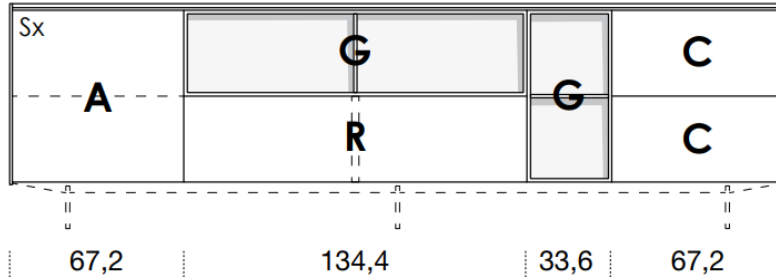

3

CONFIGURATION

3044mm

461mm deep
707mm high exc. feet

- Floor-standing
- Metal feet
- Wall-hung

A = door
R = drop-down
C = drawer
G = open compartment
AU = audio front
RU = drop-down audio front
RV = drop-down with glass front
Sx = Left-hand opening
Dx = Right-hand opening

SIDEBOARD / MEDIA UNIT

FANULI

[Back to index](#)