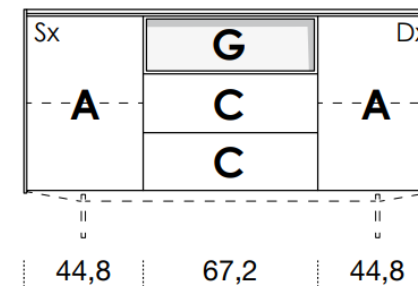

3

CONFIGURATION

1588mm

461mm deep
707mm high exc. feet

- Floor-standing
- Metal feet
- Wall-hung

- **A** = door
- **R** = drop-down
- **C** = drawer
- **G** = open compartment
- **AU** = audio front
- **RU** = drop-down audio front
- **RV** = drop-down with glass front
- **Sx** = Left-hand opening
- **Dx** = Right-hand opening

SIDEBORD / MEDIA UNIT

FANULI

[Back to index](#)