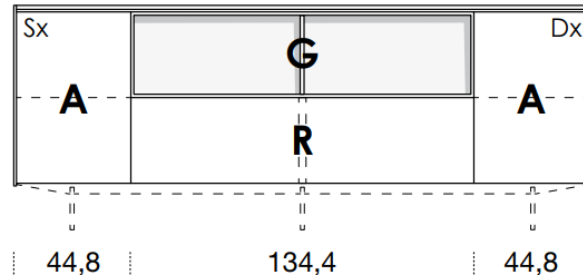

3

CONFIGURATION

2260mm

461mm deep
707mm high exc. feet

- Floor-standing
- Metal feet
- Wall-hung

A = door
R = drop-down
C = drawer
G = open compartment
AU = audio front
RU = drop-down audio front
RV = drop-down with glass front
Sx = Left-hand opening
Dx = Right-hand opening

SIDEBOARD / MEDIA UNIT

FANULI

[Back to index](#)