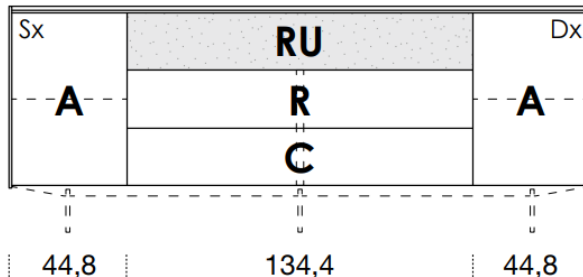

3

CONFIGURATION

2260mm

461mm deep
707mm high exc. feet

- Floor-standing
- Metal feet
- Wall-hung

A = door
R = drop-down
C = drawer
G = open compartment
AU = audio front
RU = drop-down audio front
RV = drop-down with glass front
Sx = Left-hand opening
Dx = Right-hand opening

SIDEBOARD / MEDIA UNIT

FANULI

[Back to index](#)