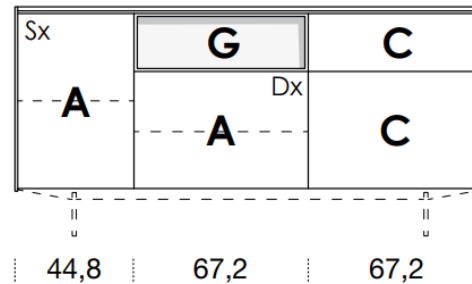

3

CONFIGURATION

1812mm

461mm deep
707mm high exc. feet

- Floor-standing
- Metal feet
- Wall-hung

- **A** = door
- **R** = drop-down
- **C** = drawer
- **G** = open compartment
- **AU** = audio front
- **RU** = drop-down audio front
- **RV** = drop-down with glass front
- **Sx** = Left-hand opening
- **Dx** = Right-hand opening

SIDEBORD / MEDIA UNIT

FANULI

[Back to index](#)