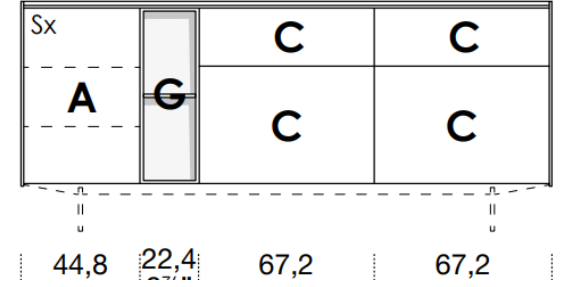

3

CONFIGURATION

2036mm

461mm deep
707mm high exc. feet

- Floor-standing
- Metal feet
- Wall-hung

- **A** = door
- **R** = drop-down
- **C** = drawer
- **G** = open compartment
- **AU** = audio front
- **RU** = drop-down audio front
- **RV** = drop-down with glass front
- **Sx** = Left-hand opening
- **Dx** = Right-hand opening

SIDEBORD / MEDIA UNIT

FANULI

[Back to index](#)