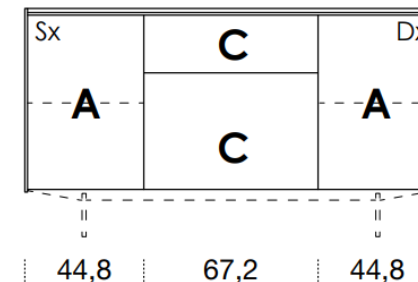

3

CONFIGURATION

1588mm

461mm deep
707mm high exc. feet

- Floor-standing
- Metal feet
- Wall-hung

- **A** = door
- **R** = drop-down
- **C** = drawer
- **G** = open compartment
- **AU** = audio front
- **RU** = drop-down audio front
- **RV** = drop-down with glass front
- **Sx** = Left-hand opening
- **Dx** = Right-hand opening

SIDEBORD / MEDIA UNIT

FANULI

[Back to index](#)