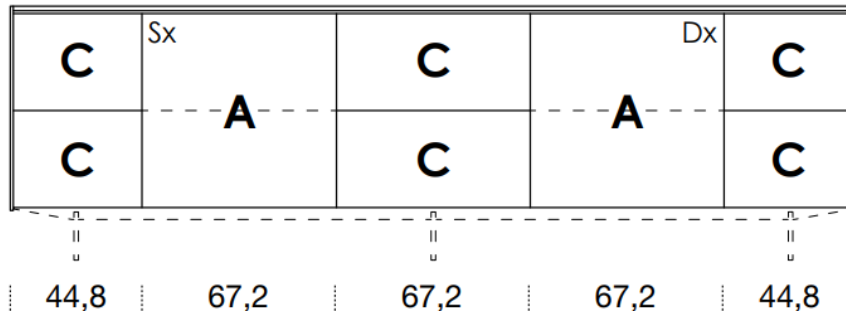

3

CONFIGURATION

2932mm

461mm deep
707mm high exc. feet

- Floor-standing
- Metal feet
- Wall-hung

- **A** = door
- **R** = drop-down
- **C** = drawer
- **G** = open compartment
- **AU** = audio front
- **RU** = drop-down audio front
- **RV** = drop-down with glass front
- **Sx** = Left-hand opening
- **Dx** = Right-hand opening

SIDEBORD / MEDIA UNIT

FANULI

[Back to index](#)