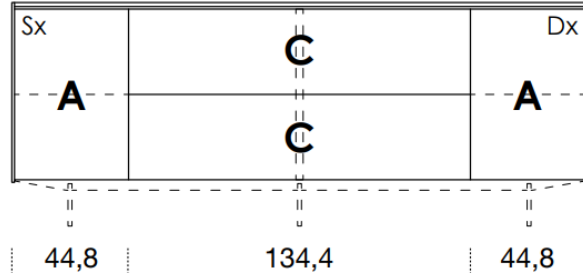

3

CONFIGURATION

2260mm

461mm deep
707mm high exc. feet

- Floor-standing
- Metal feet
- Wall-hung

A = door
R = drop-down
C = drawer
G = open compartment
AU = audio front
RU = drop-down audio front
RV = drop-down with glass front
Sx = Left-hand opening
Dx = Right-hand opening

SIDEBOARD / MEDIA UNIT

FANULI

[Back to index](#)