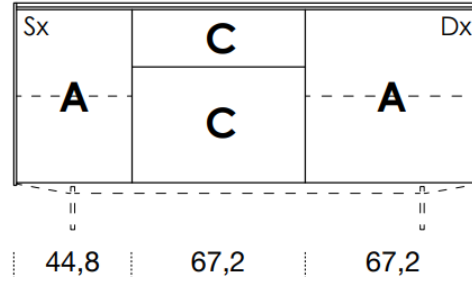

3

CONFIGURATION

1812mm

461mm deep
707mm high exc. feet

- Floor-standing
- Metal feet
- Wall-hung

- **A** = door
- **R** = drop-down
- **C** = drawer
- **G** = open compartment
- **AU** = audio front
- **RU** = drop-down audio front
- **RV** = drop-down with glass front
- **Sx** = Left-hand opening
- **Dx** = Right-hand opening

SIDEBORD / MEDIA UNIT

FANULI

[Back to index](#)