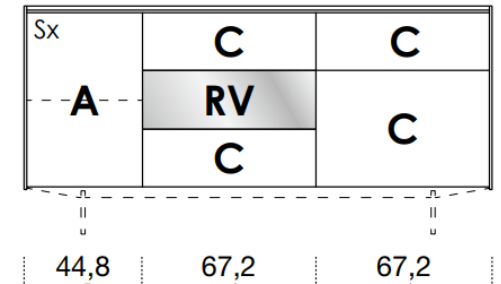

3

CONFIGURATION

1812mm

461mm deep
707mm high exc. feet

- Floor-standing
- Metal feet
- Wall-hung

- **A** = door
- **R** = drop-down
- **C** = drawer
- **G** = open compartment
- **AU** = audio front
- **RU** = drop-down audio front
- **RV** = drop-down with glass front
- **Sx** = Left-hand opening
- **Dx** = Right-hand opening

SIDEBORD / MEDIA UNIT

FANULI

[Back to index](#)