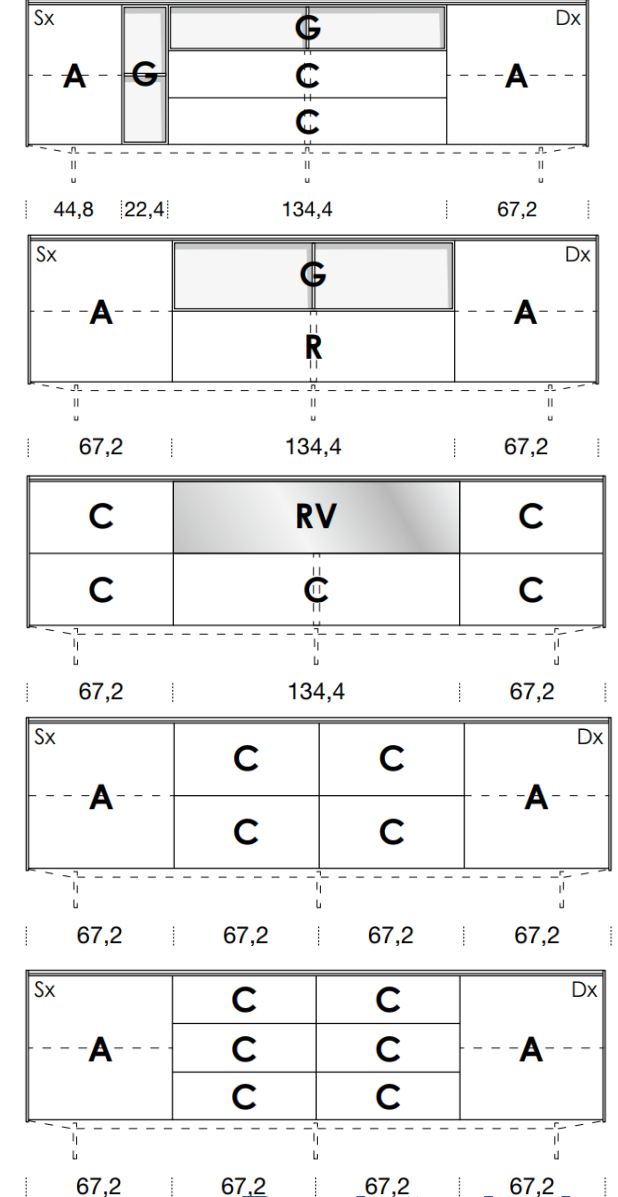

3

CONFIGURATION

2708mm

461mm deep
707mm high exc. feet

- Floor-standing
- Metal feet
- Wall-hung

A = door
R = drop-down
C = drawer
G = open compartment
AU = audio front
RU = drop-down audio front
RV = drop-down with glass front
Sx = Left-hand opening
Dx = Right-hand opening

SIDEBOARD / MEDIA UNIT

FANULI

[Back to index](#)