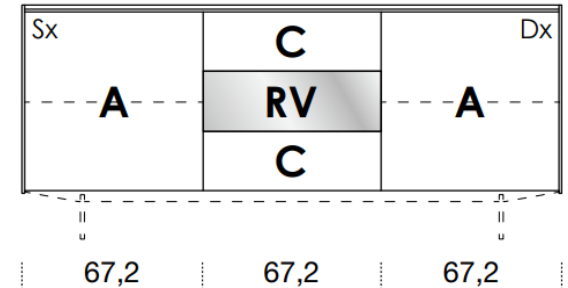

3

CONFIGURATION

2036mm

461mm deep
707mm high exc. feet

- Floor-standing
- Metal feet
- Wall-hung

- **A** = door
- **R** = drop-down
- **C** = drawer
- **G** = open compartment
- **AU** = audio front
- **RU** = drop-down audio front
- **RV** = drop-down with glass front
- **Sx** = Left-hand opening
- **Dx** = Right-hand opening

SIDEBORD / MEDIA UNIT

FANULI

[Back to index](#)