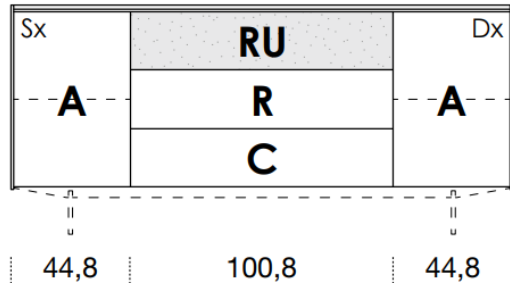

3

CONFIGURATION

1924mm

461mm deep
707mm high exc. feet

- Floor-standing
- Metal feet
- Wall-hung

- **A** = door
- **R** = drop-down
- **C** = drawer
- **G** = open compartment
- **AU** = audio front
- **RU** = drop-down audio front
- **RV** = drop-down with glass front
- **Sx** = Left-hand opening
- **Dx** = Right-hand opening

SIDEBOARD / MEDIA UNIT

FANULI

[Back to index](#)