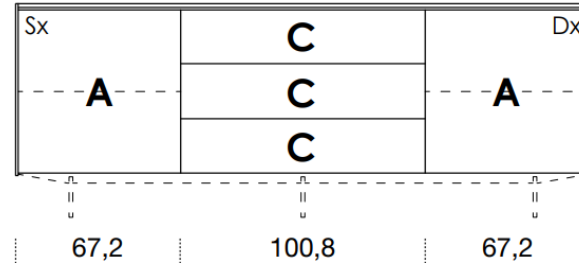

3

CONFIGURATION

2372mm

461mm deep
707mm high exc. feet

- Floor-standing
- Metal feet
- Wall-hung

A = door
R = drop-down
C = drawer
G = open compartment
AU = audio front
RU = drop-down audio front
RV = drop-down with glass front
Sx = Left-hand opening
Dx = Right-hand opening

SIDEBOARD / MEDIA UNIT

FANULI

[Back to index](#)