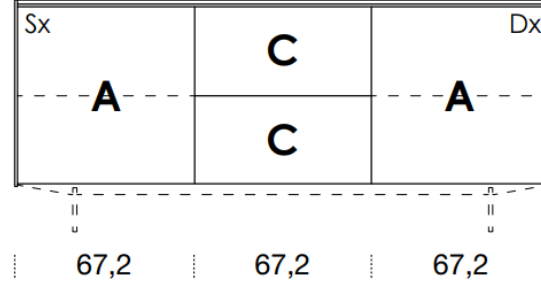

3

CONFIGURATION

2036mm

461mm deep
707mm high exc. feet

- Floor-standing
- Metal feet
- Wall-hung

- **A** = door
- **R** = drop-down
- **C** = drawer
- **G** = open compartment
- **AU** = audio front
- **RU** = drop-down audio front
- **RV** = drop-down with glass front
- **Sx** = Left-hand opening
- **Dx** = Right-hand opening

SIDEBORD / MEDIA UNIT

FANULI

[Back to index](#)