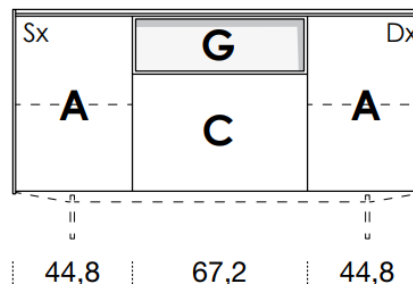

3

CONFIGURATION

1588mm

461mm deep
707mm high exc. feet

- Floor-standing
- Metal feet
- Wall-hung

- **A** = door
- **R** = drop-down
- **C** = drawer
- **G** = open compartment
- **AU** = audio front
- **RU** = drop-down audio front
- **RV** = drop-down with glass front
- **Sx** = Left-hand opening
- **Dx** = Right-hand opening

SIDEBORD / MEDIA UNIT

FANULI

[Back to index](#)