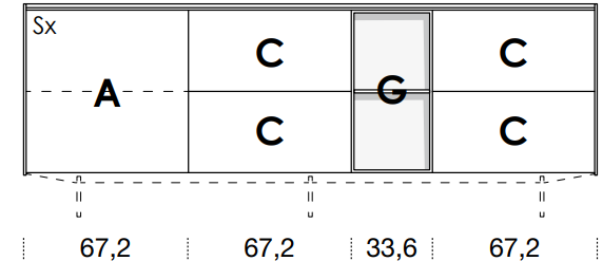

3

CONFIGURATION

2372mm

461mm deep
707mm high exc. feet

- Floor-standing
- Metal feet
- Wall-hung

A = door
R = drop-down
C = drawer
G = open compartment
AU = audio front
RU = drop-down audio front
RV = drop-down with glass front
Sx = Left-hand opening
Dx = Right-hand opening

SIDEBOARD / MEDIA UNIT

FANULI

[Back to index](#)