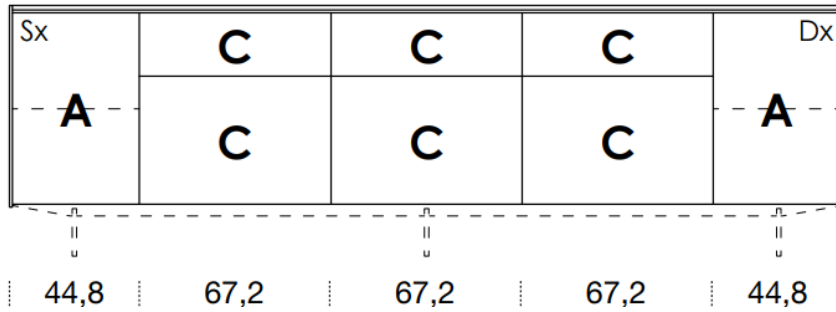

3

CONFIGURATION

2932mm

461mm deep
707mm high exc. feet

- Floor-standing
- Metal feet
- Wall-hung

- **A** = door
- **R** = drop-down
- **C** = drawer
- **G** = open compartment
- **AU** = audio front
- **RU** = drop-down audio front
- **RV** = drop-down with glass front
- **Sx** = Left-hand opening
- **Dx** = Right-hand opening

SIDEBORD / MEDIA UNIT

FANULI

[Back to index](#)