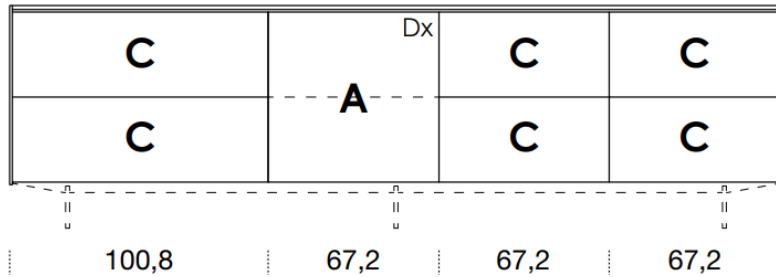

3

CONFIGURATION

3044mm

461mm deep
707mm high exc. feet

- Floor-standing
- Metal feet
- Wall-hung

A = door
R = drop-down
C = drawer
G = open compartment
AU = audio front
RU = drop-down audio front
RV = drop-down with glass front
Sx = Left-hand opening
Dx = Right-hand opening

SIDEBOARD / MEDIA UNIT

FANULI

[Back to index](#)