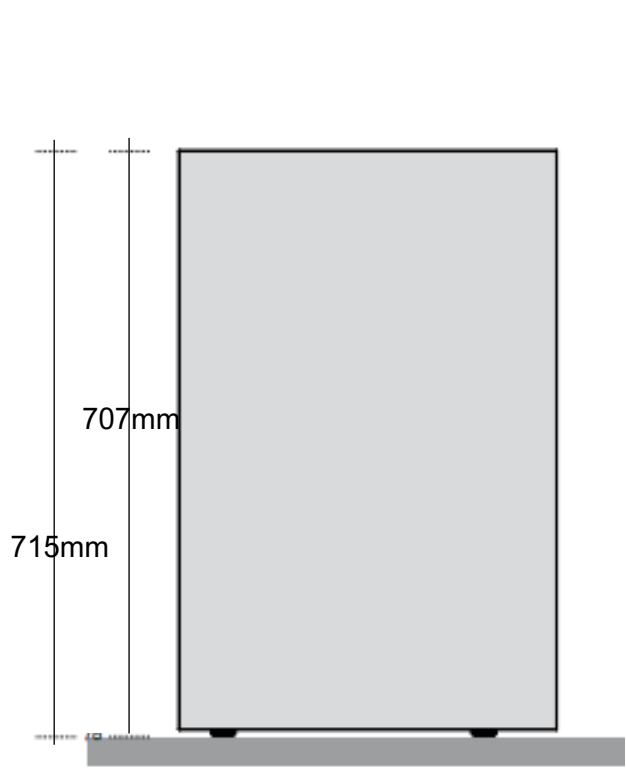

FANULI

Selection process

1

CABINET  
ARRANGEMENT

**Lowboard / media unit**

(unit height 483mm exc. feet)

**Sideboard / media unit**

(unit height 707mm exc. feet)

**2/4**

This document refers to this cabinet arrangement. For all other arrangements, please refer to their respective spec sheets.

**Dresser**

(unit height 1043mm exc. feet)

**Highboard**

(unit height 1379mm exc. feet)

# SIDEBOARD / MEDIA UNIT

Floor-standing

On metal feet

Wall-hung

WIDTH

# 1588mm

461mm deep  
707mm high exc. feet

- Floor-standing
- Metal feet
- Wall-hung

- A** = door
- R** = drop-down
- C** = drawer
- G** = open compartment
- AU** = audio front
- RU** = drop-down audio front
- RV** = drop-down with glass front
- Sx** = Left-hand opening
- Dx** = Right-hand opening