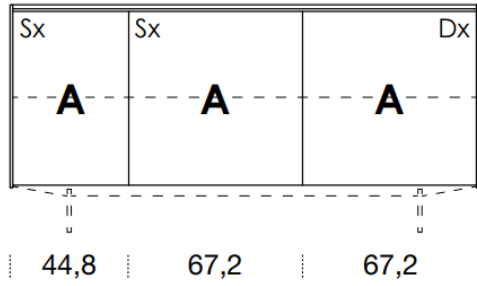

3

CONFIGURATION

1812mm

461mm deep
707mm high exc. feet

- Floor-standing
- Metal feet
- Wall-hung

- **A** = door
- **R** = drop-down
- **C** = drawer
- **G** = open compartment
- **AU** = audio front
- **RU** = drop-down audio front
- **RV** = drop-down with glass front
- **Sx** = Left-hand opening
- **Dx** = Right-hand opening

SIDEBORD / MEDIA UNIT

FANULI

[Back to index](#)