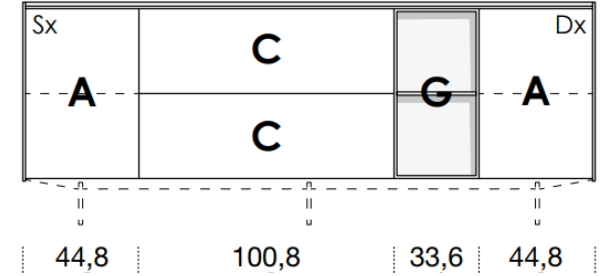

3

CONFIGURATION

2260mm

461mm deep
707mm high exc. feet

- Floor-standing
- Metal feet
- Wall-hung

A = door
R = drop-down
C = drawer
G = open compartment
AU = audio front
RU = drop-down audio front
RV = drop-down with glass front
Sx = Left-hand opening
Dx = Right-hand opening

SIDEBOARD / MEDIA UNIT

FANULI

[Back to index](#)