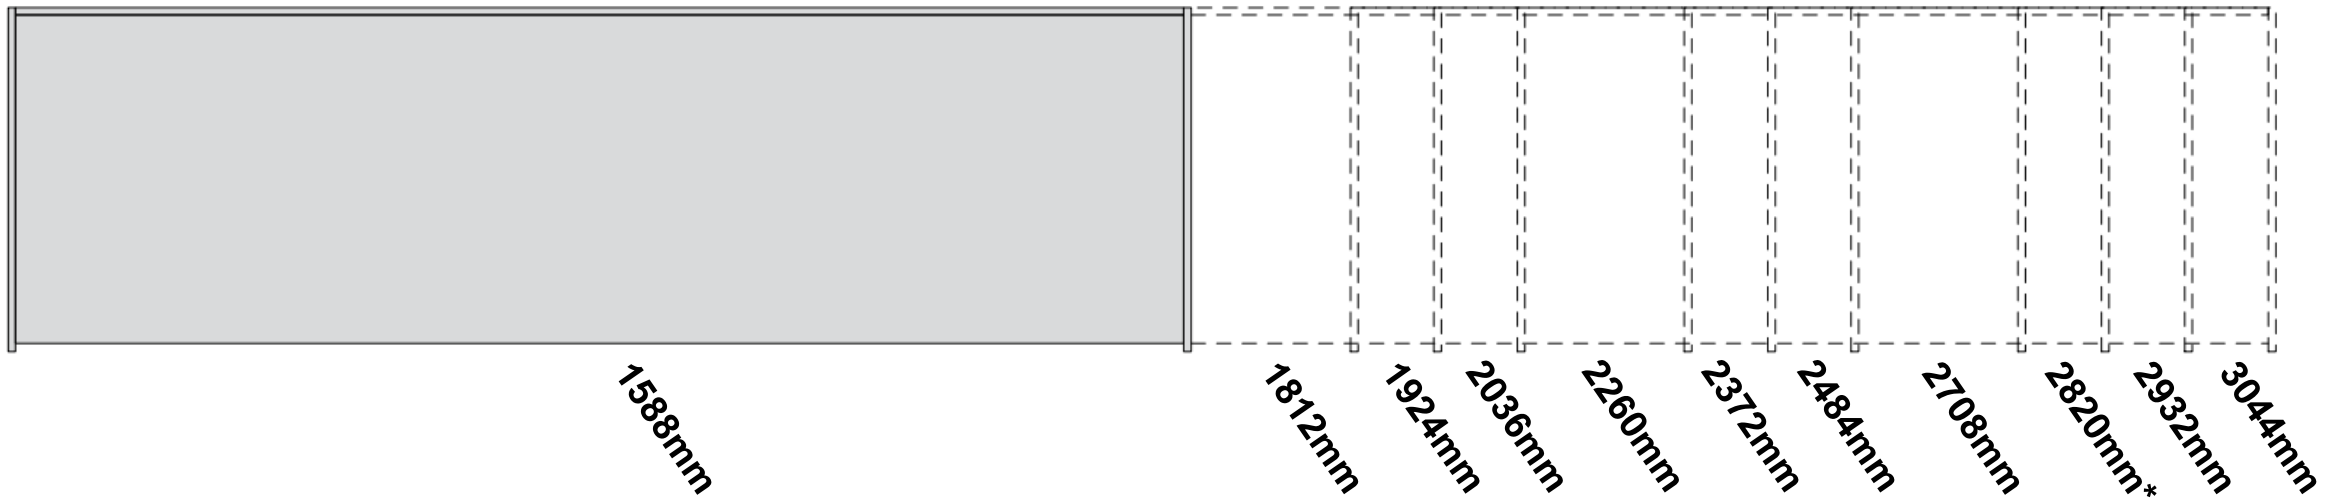

WIDTH

Select your overall width

*Click on the preferred width below to see the configuration options available

*Enquire for configuration options

[Back to index](#)