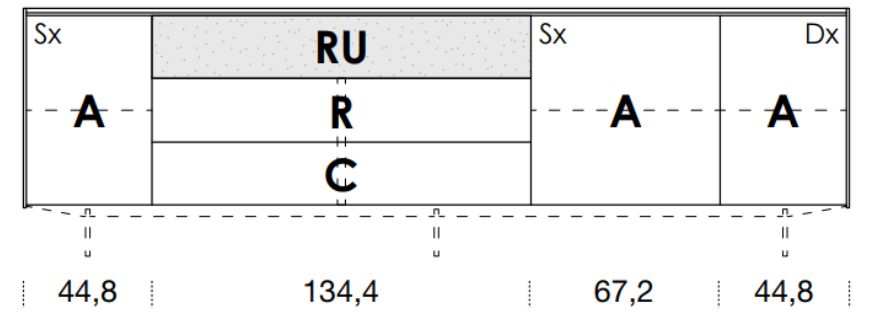

3

CONFIGURATION

2932mm

461mm deep
707mm high exc. feet

- Floor-standing
- Metal feet
- Wall-hung

- **A** = door
- **R** = drop-down
- **C** = drawer
- **G** = open compartment
- **AU** = audio front
- **RU** = drop-down audio front
- **RV** = drop-down with glass front
- **Sx** = Left-hand opening
- **Dx** = Right-hand opening

SIDEBORD / MEDIA UNIT

FANULI

[Back to index](#)