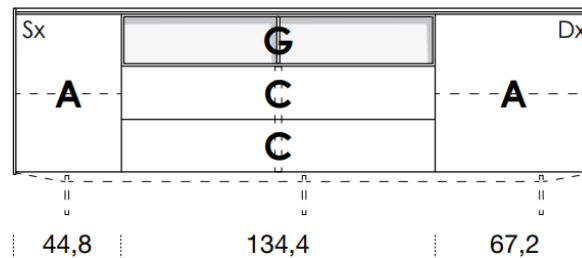

## FANULI

[Back to index](#)

3

CONFIGURATION

2484mm

461mm deep  
707mm high exc. feet

- Floor-standing
- Metal feet
- Wall-hung

A = door  
R = drop-down  
C = drawer  
G = open compartment  
AU = audio front  
RU = drop-down audio front  
RV = drop-down with glass front  
Sx = Left-hand opening  
Dx = Right-hand opening