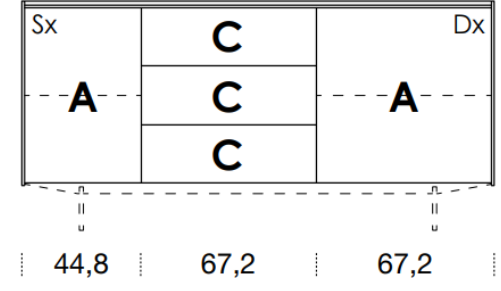

3

CONFIGURATION

1812mm

461mm deep
707mm high exc. feet

- Floor-standing
- Metal feet
- Wall-hung

- **A** = door
- **R** = drop-down
- **C** = drawer
- **G** = open compartment
- **AU** = audio front
- **RU** = drop-down audio front
- **RV** = drop-down with glass front
- **Sx** = Left-hand opening
- **Dx** = Right-hand opening

SIDEBORD / MEDIA UNIT

FANULI

[Back to index](#)