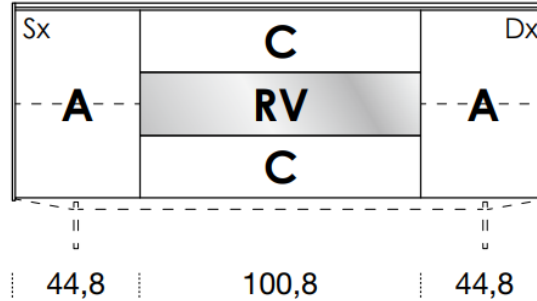

3

CONFIGURATION

1924mm

461mm deep
707mm high exc. feet

- Floor-standing
- Metal feet
- Wall-hung

- **A** = door
- **R** = drop-down
- **C** = drawer
- **G** = open compartment
- **AU** = audio front
- **RU** = drop-down audio front
- **RV** = drop-down with glass front
- **Sx** = Left-hand opening
- **Dx** = Right-hand opening

SIDEBOARD / MEDIA UNIT

FANULI

[Back to index](#)