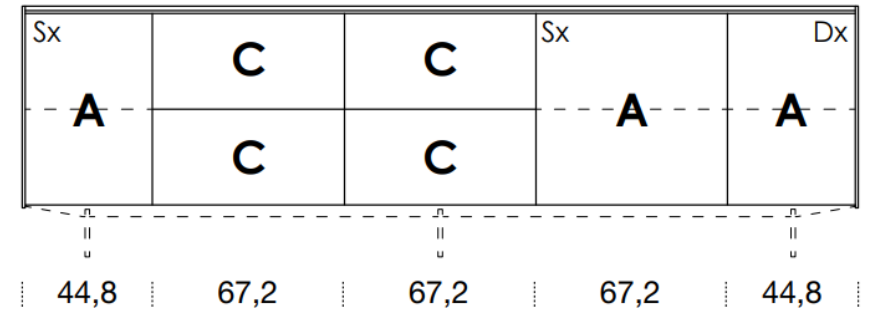

3

CONFIGURATION

2932mm

461mm deep
707mm high exc. feet

- Floor-standing
- Metal feet
- Wall-hung

- **A** = door
- **R** = drop-down
- **C** = drawer
- **G** = open compartment
- **AU** = audio front
- **RU** = drop-down audio front
- **RV** = drop-down with glass front
- **Sx** = Left-hand opening
- **Dx** = Right-hand opening

SIDEBORD / MEDIA UNIT

FANULI

[Back to index](#)