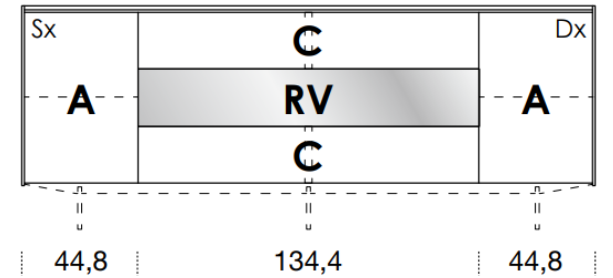

3

CONFIGURATION

2260mm

461mm deep
707mm high exc. feet

- Floor-standing
- Metal feet
- Wall-hung

A = door
R = drop-down
C = drawer
G = open compartment
AU = audio front
RU = drop-down audio front
RV = drop-down with glass front
Sx = Left-hand opening
Dx = Right-hand opening

SIDEBOARD / MEDIA UNIT

FANULI

[Back to index](#)