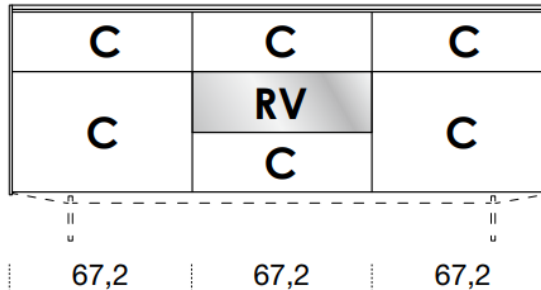

3

CONFIGURATION

2036mm

461mm deep
707mm high exc. feet

- Floor-standing
- Metal feet
- Wall-hung

- **A** = door
- **R** = drop-down
- **C** = drawer
- **G** = open compartment
- **AU** = audio front
- **RU** = drop-down audio front
- **RV** = drop-down with glass front
- **Sx** = Left-hand opening
- **Dx** = Right-hand opening

SIDEBORD / MEDIA UNIT

FANULI

[Back to index](#)