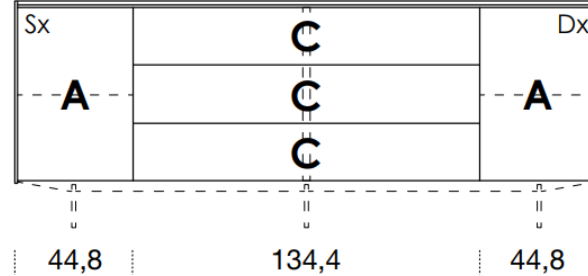

3

CONFIGURATION

2260mm

461mm deep
707mm high exc. feet

- Floor-standing
- Metal feet
- Wall-hung

A = door
R = drop-down
C = drawer
G = open compartment
AU = audio front
RU = drop-down audio front
RV = drop-down with glass front
Sx = Left-hand opening
Dx = Right-hand opening

SIDEBOARD / MEDIA UNIT

FANULI

[Back to index](#)