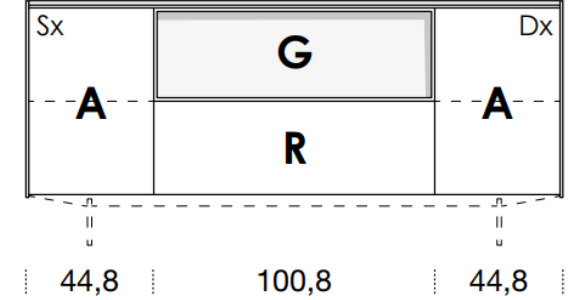

3

CONFIGURATION

1924mm

461mm deep
707mm high exc. feet

- Floor-standing
- Metal feet
- Wall-hung

- **A** = door
- **R** = drop-down
- **C** = drawer
- **G** = open compartment
- **AU** = audio front
- **RU** = drop-down audio front
- **RV** = drop-down with glass front
- **Sx** = Left-hand opening
- **Dx** = Right-hand opening

SIDEBOARD / MEDIA UNIT

FANULI

[Back to index](#)