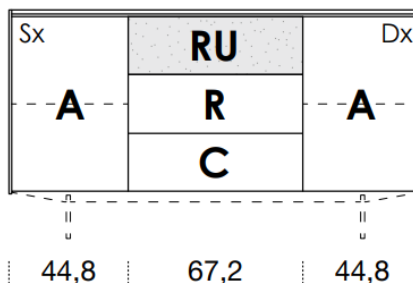

3

CONFIGURATION

1588mm

461mm deep
707mm high exc. feet

- Floor-standing
- Metal feet
- Wall-hung

- **A** = door
- **R** = drop-down
- **C** = drawer
- **G** = open compartment
- **AU** = audio front
- **RU** = drop-down audio front
- **RV** = drop-down with glass front
- **Sx** = Left-hand opening
- **Dx** = Right-hand opening

SIDEBORD / MEDIA UNIT

FANULI

[Back to index](#)