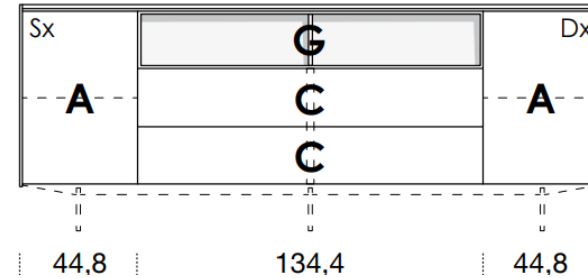

3

CONFIGURATION

2260mm

461mm deep
707mm high exc. feet

- Floor-standing
- Metal feet
- Wall-hung

A = door
R = drop-down
C = drawer
G = open compartment
AU = audio front
RU = drop-down audio front
RV = drop-down with glass front
Sx = Left-hand opening
Dx = Right-hand opening

SIDEBOARD / MEDIA UNIT

FANULI

[Back to index](#)