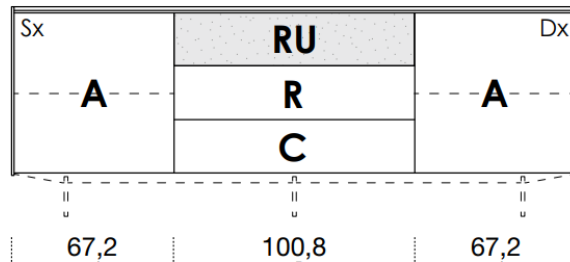

3

CONFIGURATION

2372mm

461mm deep
707mm high exc. feet

- Floor-standing
- Metal feet
- Wall-hung

A = door
R = drop-down
C = drawer
G = open compartment
AU = audio front
RU = drop-down audio front
RV = drop-down with glass front
Sx = Left-hand opening
Dx = Right-hand opening

SIDEBOARD / MEDIA UNIT

FANULI

[Back to index](#)