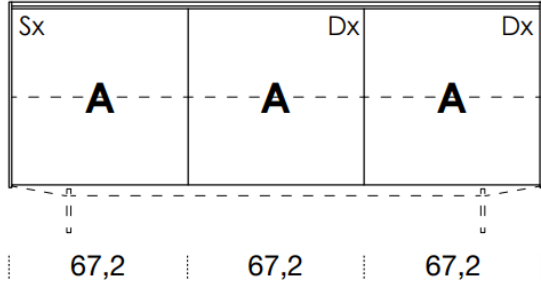

3

CONFIGURATION

2036mm

461mm deep
707mm high exc. feet

- Floor-standing
- Metal feet
- Wall-hung

- **A** = door
- **R** = drop-down
- **C** = drawer
- **G** = open compartment
- **AU** = audio front
- **RU** = drop-down audio front
- **RV** = drop-down with glass front
- **Sx** = Left-hand opening
- **Dx** = Right-hand opening

SIDEBORD / MEDIA UNIT

FANULI

[Back to index](#)