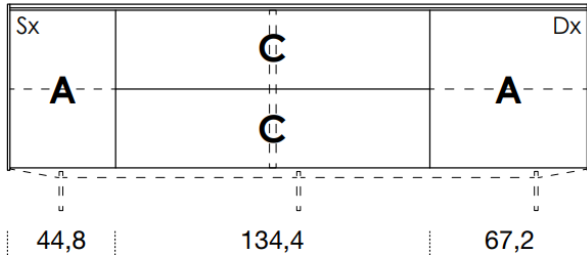

## FANULI

[Back to index](#)

3

CONFIGURATION

2484mm

461mm deep  
707mm high exc. feet

- Floor-standing
- Metal feet
- Wall-hung

A = door  
R = drop-down  
C = drawer  
G = open compartment  
AU = audio front  
RU = drop-down audio front  
RV = drop-down with glass front  
Sx = Left-hand opening  
Dx = Right-hand opening