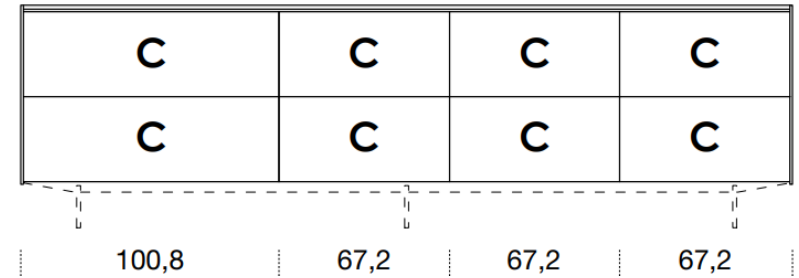

3

CONFIGURATION

3044mm

461mm deep
707mm high exc. feet

- Floor-standing
- Metal feet
- Wall-hung

A = door
R = drop-down
C = drawer
G = open compartment
AU = audio front
RU = drop-down audio front
RV = drop-down with glass front
Sx = Left-hand opening
Dx = Right-hand opening

SIDEBOARD / MEDIA UNIT

FANULI

[Back to index](#)