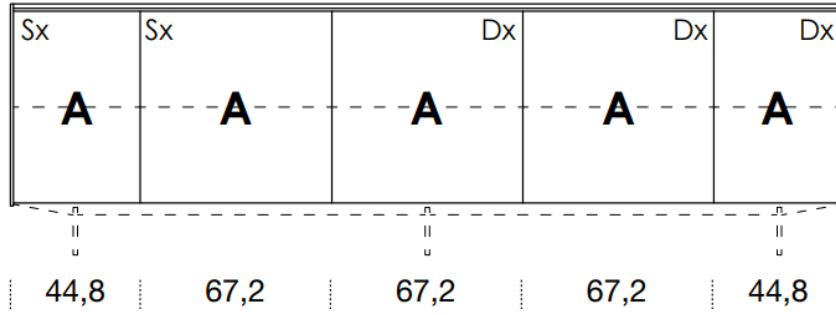

3

CONFIGURATION

2932mm

461mm deep
707mm high exc. feet

- Floor-standing
- Metal feet
- Wall-hung

- **A** = door
- **R** = drop-down
- **C** = drawer
- **G** = open compartment
- **AU** = audio front
- **RU** = drop-down audio front
- **RV** = drop-down with glass front
- **Sx** = Left-hand opening
- **Dx** = Right-hand opening

SIDEBORD / MEDIA UNIT

FANULI

[Back to index](#)