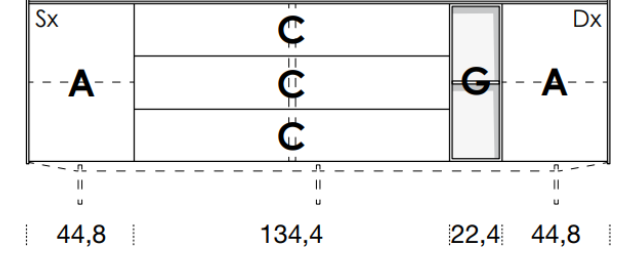

## FANULI

[Back to index](#)

3

CONFIGURATION

2484mm

461mm deep  
707mm high exc. feet

- Floor-standing
- Metal feet
- Wall-hung

A = door  
R = drop-down  
C = drawer  
G = open compartment  
AU = audio front  
RU = drop-down audio front  
RV = drop-down with glass front  
Sx = Left-hand opening  
Dx = Right-hand opening