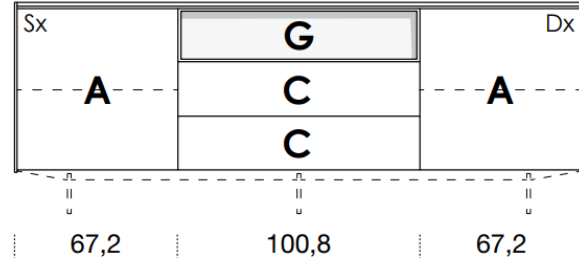

3

CONFIGURATION

2372mm

461mm deep
707mm high exc. feet

- Floor-standing
- Metal feet
- Wall-hung

A = door
R = drop-down
C = drawer
G = open compartment
AU = audio front
RU = drop-down audio front
RV = drop-down with glass front
Sx = Left-hand opening
Dx = Right-hand opening

SIDEBOARD / MEDIA UNIT

FANULI

[Back to index](#)