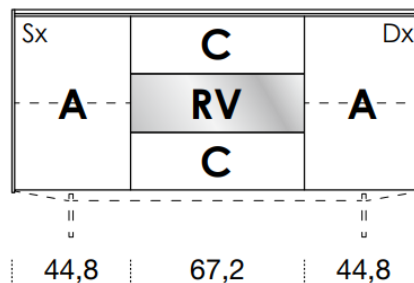

3

CONFIGURATION

1588mm

461mm deep
707mm high exc. feet

- Floor-standing
- Metal feet
- Wall-hung

- **A** = door
- **R** = drop-down
- **C** = drawer
- **G** = open compartment
- **AU** = audio front
- **RU** = drop-down audio front
- **RV** = drop-down with glass front
- **Sx** = Left-hand opening
- **Dx** = Right-hand opening

SIDEBORD / MEDIA UNIT

FANULI

[Back to index](#)