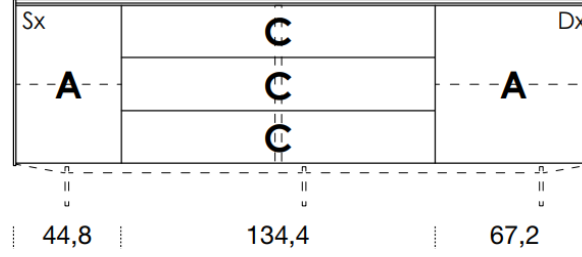

## FANULI

[Back to index](#)

3

CONFIGURATION

2484mm

461mm deep  
707mm high exc. feet

- Floor-standing
- Metal feet
- Wall-hung

A = door  
R = drop-down  
C = drawer  
G = open compartment  
AU = audio front  
RU = drop-down audio front  
RV = drop-down with glass front  
Sx = Left-hand opening  
Dx = Right-hand opening