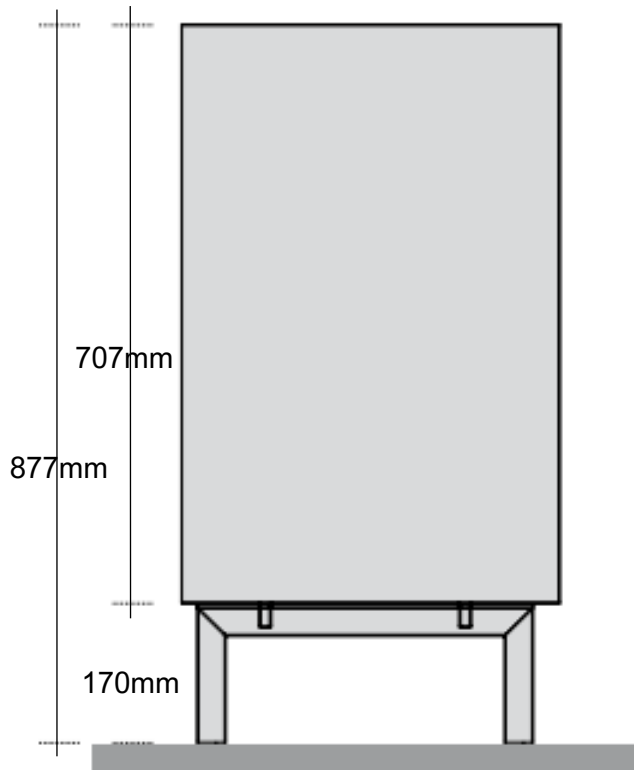

FANULI

Selection process

1

CABINET  
ARRANGEMENT

**Lowboard / media unit**

(unit height 483mm exc. feet)

**Sideboard / media unit**

(unit height 707mm exc. feet)

**2/4**

This document refers to this cabinet arrangement. For all other arrangements, please refer to their respective spec sheets.

**Dresser**

(unit height 1043mm exc. feet)

**Highboard**

(unit height 1379mm exc. feet)

# SIDEBOARD / MEDIA UNIT

Floor-standing

On metal feet

Wall-hung

WIDTH

# 1588mm

461mm deep  
707mm high exc. feet

- Floor-standing
- Metal feet
- Wall-hung

- A** = door
- R** = drop-down
- C** = drawer
- G** = open compartment
- AU** = audio front
- RU** = drop-down audio front
- RV** = drop-down with glass front
- Sx** = Left-hand opening
- Dx** = Right-hand opening