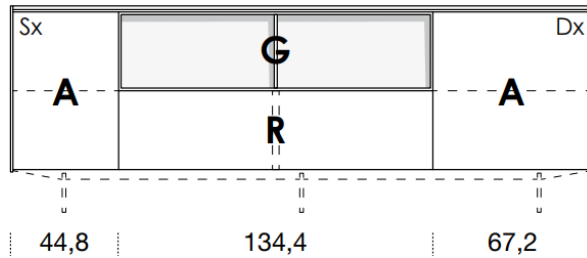

## FANULI

[Back to index](#)

3

CONFIGURATION

2484mm

461mm deep  
707mm high exc. feet

- Floor-standing
- Metal feet
- Wall-hung

A = door  
R = drop-down  
C = drawer  
G = open compartment  
AU = audio front  
RU = drop-down audio front  
RV = drop-down with glass front  
Sx = Left-hand opening  
Dx = Right-hand opening