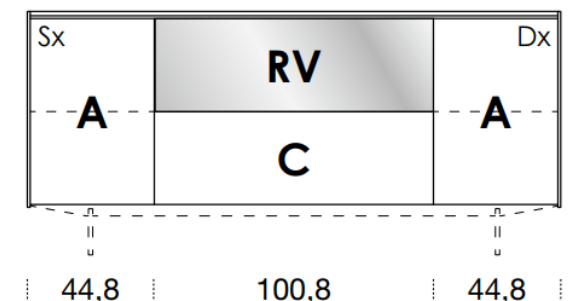

3

CONFIGURATION

1924mm

461mm deep
707mm high exc. feet

- Floor-standing
- Metal feet
- Wall-hung

- **A** = door
- **R** = drop-down
- **C** = drawer
- **G** = open compartment
- **AU** = audio front
- **RU** = drop-down audio front
- **RV** = drop-down with glass front
- **Sx** = Left-hand opening
- **Dx** = Right-hand opening

SIDEBOARD / MEDIA UNIT

FANULI

[Back to index](#)