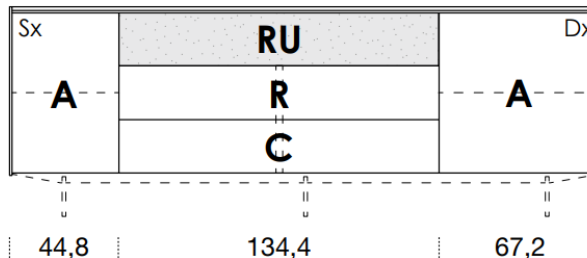

## FANULI

[Back to index](#)

3

CONFIGURATION

2484mm

461mm deep  
707mm high exc. feet

- Floor-standing
- Metal feet
- Wall-hung

A = door  
R = drop-down  
C = drawer  
G = open compartment  
AU = audio front  
RU = drop-down audio front  
RV = drop-down with glass front  
Sx = Left-hand opening  
Dx = Right-hand opening