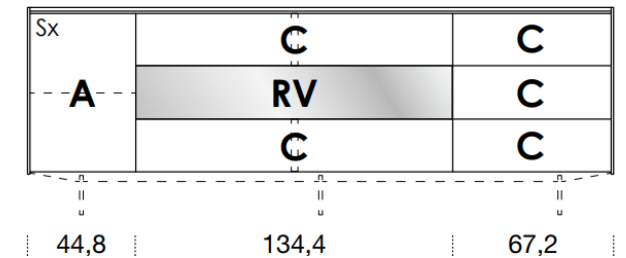

## FANULI

[Back to index](#)

3

CONFIGURATION

2484mm

461mm deep  
707mm high exc. feet

- Floor-standing
- Metal feet
- Wall-hung

A = door  
R = drop-down  
C = drawer  
G = open compartment  
AU = audio front  
RU = drop-down audio front  
RV = drop-down with glass front  
Sx = Left-hand opening  
Dx = Right-hand opening