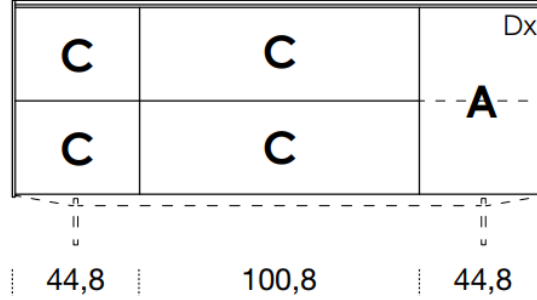

3

CONFIGURATION

1924mm

461mm deep
707mm high exc. feet

- Floor-standing
- Metal feet
- Wall-hung

- **A** = door
- **R** = drop-down
- **C** = drawer
- **G** = open compartment
- **AU** = audio front
- **RU** = drop-down audio front
- **RV** = drop-down with glass front
- **Sx** = Left-hand opening
- **Dx** = Right-hand opening

SIDEBOARD / MEDIA UNIT

FANULI

[Back to index](#)