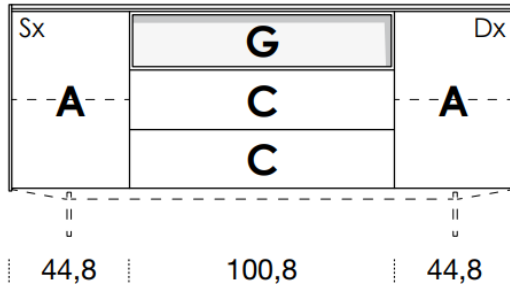

3

CONFIGURATION

1924mm

461mm deep
707mm high exc. feet

- Floor-standing
- Metal feet
- Wall-hung

- **A** = door
- **R** = drop-down
- **C** = drawer
- **G** = open compartment
- **AU** = audio front
- **RU** = drop-down audio front
- **RV** = drop-down with glass front
- **Sx** = Left-hand opening
- **Dx** = Right-hand opening

SIDEBOARD / MEDIA UNIT

FANULI

[Back to index](#)