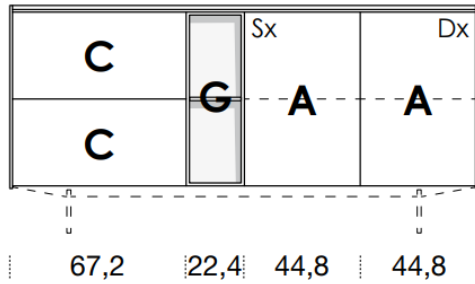

3

CONFIGURATION

1812mm

461mm deep
707mm high exc. feet

- Floor-standing
- Metal feet
- Wall-hung

- **A** = door
- **R** = drop-down
- **C** = drawer
- **G** = open compartment
- **AU** = audio front
- **RU** = drop-down audio front
- **RV** = drop-down with glass front
- **Sx** = Left-hand opening
- **Dx** = Right-hand opening

SIDEBORD / MEDIA UNIT

FANULI

[Back to index](#)