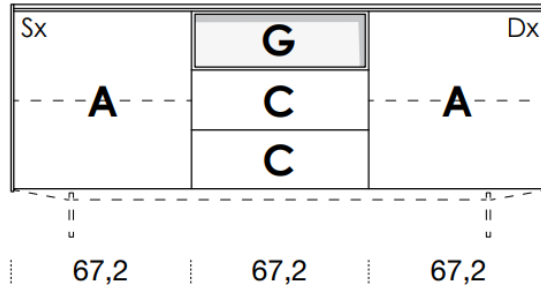

3

CONFIGURATION

2036mm

461mm deep
707mm high exc. feet

- Floor-standing
- Metal feet
- Wall-hung

- **A** = door
- **R** = drop-down
- **C** = drawer
- **G** = open compartment
- **AU** = audio front
- **RU** = drop-down audio front
- **RV** = drop-down with glass front
- **Sx** = Left-hand opening
- **Dx** = Right-hand opening

SIDEBORD / MEDIA UNIT

FANULI

[Back to index](#)