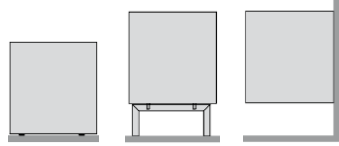

# FANULI

MADE IN ITALY

The MAXIMA collection offers over 200 designs and configurations across 4 different cabinet arrangements that can meet every kind of interior design function.

MAXIMA

SIDEBORD / MEDIA UNIT

FANULI

Selection process

1

CABINET  
ARRANGEMENT

**Lowboard / media unit**

(unit height 483mm exc. feet)

**Sideboard / media unit**

(unit height 707mm exc. feet)