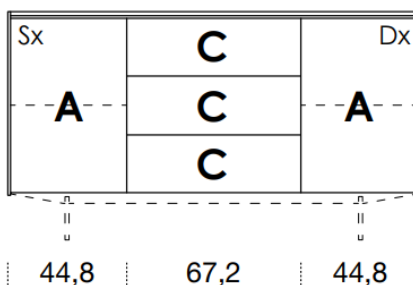

3

CONFIGURATION

1588mm

461mm deep
707mm high exc. feet

- Floor-standing
- Metal feet
- Wall-hung

- **A** = door
- **R** = drop-down
- **C** = drawer
- **G** = open compartment
- **AU** = audio front
- **RU** = drop-down audio front
- **RV** = drop-down with glass front
- **Sx** = Left-hand opening
- **Dx** = Right-hand opening

SIDEBORD / MEDIA UNIT

FANULI

[Back to index](#)