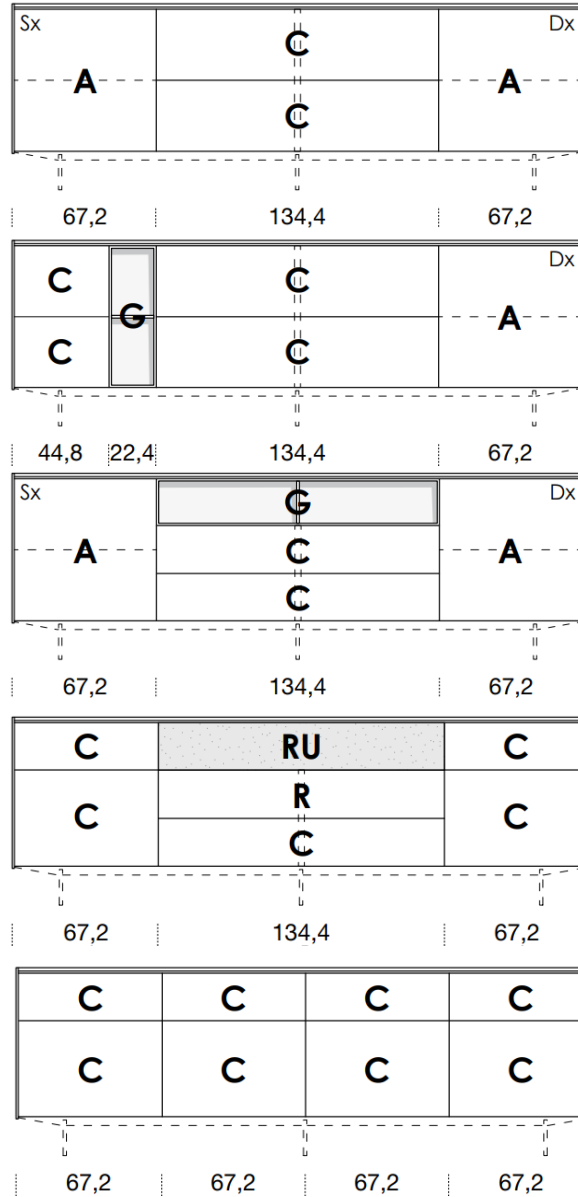

3

CONFIGURATION

2708mm

461mm deep
707mm high exc. feet

- Floor-standing
- Metal feet
- Wall-hung

A = door
R = drop-down
C = drawer
G = open compartment
AU = audio front
RU = drop-down audio front
RV = drop-down with glass front
Sx = Left-hand opening
Dx = Right-hand opening

SIDEBOARD / MEDIA UNIT