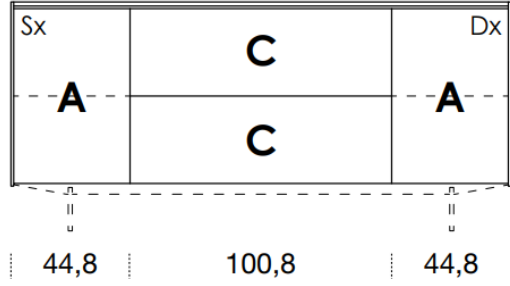

3

CONFIGURATION

1924mm

461mm deep
707mm high exc. feet

- Floor-standing
- Metal feet
- Wall-hung

- **A** = door
- **R** = drop-down
- **C** = drawer
- **G** = open compartment
- **AU** = audio front
- **RU** = drop-down audio front
- **RV** = drop-down with glass front
- **Sx** = Left-hand opening
- **Dx** = Right-hand opening

SIDEBOARD / MEDIA UNIT

FANULI

[Back to index](#)