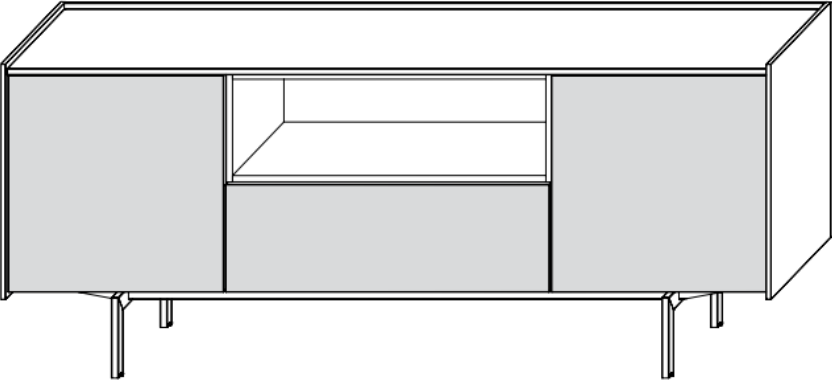

# FANULI

MADE IN ITALY

The MAXIMA collection offers over 200 designs and configurations across 4 different cabinet arrangements that can meet every kind of interior design function.

MAXIMA

SIDEBORD / MEDIA UNIT

FANULI

Selection process

1

CABINET  
ARRANGEMENT

**Lowboard / media unit**

(unit height 483mm exc. feet)

**Sideboard / media unit**

(unit height 707mm exc. feet)