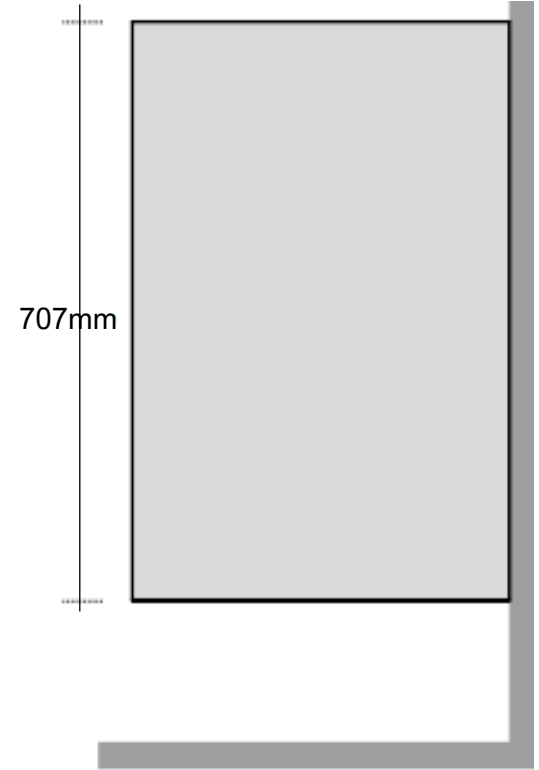

**2/4**

This document refers to this cabinet arrangement. For all other arrangements, please refer to their respective spec sheets.

**Dresser**

(unit height 1043mm exc. feet)

**Highboard**

(unit height 1379mm exc. feet)

# SIDEBOARD / MEDIA UNIT

Floor-standing

On metal feet

Wall-hung

WIDTH

# 1588mm

461mm deep  
707mm high exc. feet

- Floor-standing
- Metal feet
- Wall-hung

- A** = door
- R** = drop-down
- C** = drawer
- G** = open compartment
- AU** = audio front
- RU** = drop-down audio front
- RV** = drop-down with glass front
- Sx** = Left-hand opening
- Dx** = Right-hand opening