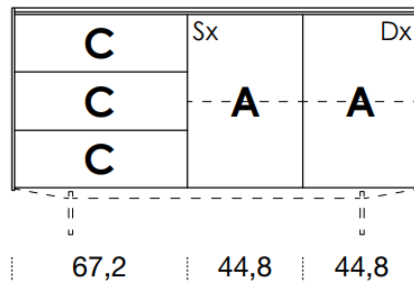

3

CONFIGURATION

1588mm

461mm deep
707mm high exc. feet

- Floor-standing
- Metal feet
- Wall-hung

- **A** = door
- **R** = drop-down
- **C** = drawer
- **G** = open compartment
- **AU** = audio front
- **RU** = drop-down audio front
- **RV** = drop-down with glass front
- **Sx** = Left-hand opening
- **Dx** = Right-hand opening

SIDEBORD / MEDIA UNIT

FANULI

[Back to index](#)