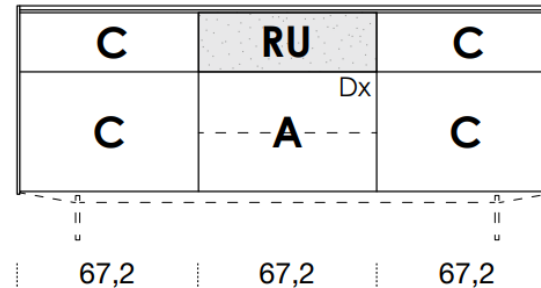

3

CONFIGURATION

2036mm

461mm deep
707mm high exc. feet

- Floor-standing
- Metal feet
- Wall-hung

- **A** = door
- **R** = drop-down
- **C** = drawer
- **G** = open compartment
- **AU** = audio front
- **RU** = drop-down audio front
- **RV** = drop-down with glass front
- **Sx** = Left-hand opening
- **Dx** = Right-hand opening

SIDEBORD / MEDIA UNIT

FANULI

[Back to index](#)