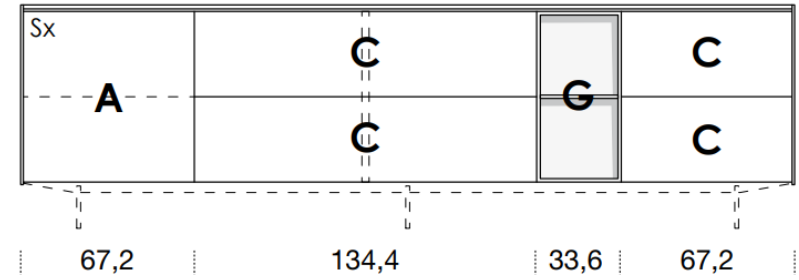

3

CONFIGURATION

3044mm

461mm deep
707mm high exc. feet

- Floor-standing
- Metal feet
- Wall-hung

A = door
R = drop-down
C = drawer
G = open compartment
AU = audio front
RU = drop-down audio front
RV = drop-down with glass front
Sx = Left-hand opening
Dx = Right-hand opening

SIDEBOARD / MEDIA UNIT

FANULI

[Back to index](#)