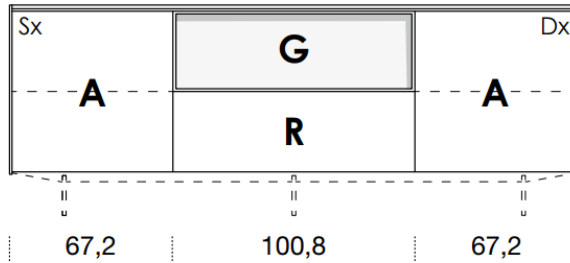

3

CONFIGURATION

2372mm

461mm deep
707mm high exc. feet

- Floor-standing
- Metal feet
- Wall-hung

A = door
R = drop-down
C = drawer
G = open compartment
AU = audio front
RU = drop-down audio front
RV = drop-down with glass front
Sx = Left-hand opening
Dx = Right-hand opening

SIDEBOARD / MEDIA UNIT

FANULI

[Back to index](#)