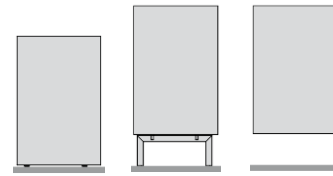

FANULI

Selection process

1

CABINET  
ARRANGEMENT

**Lowboard / media unit**

(unit height 483mm exc. feet)

**Sideboard / media unit**

(unit height 707mm exc. feet)