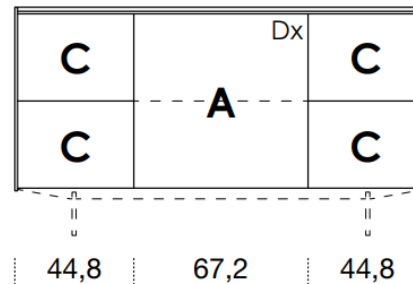

3

CONFIGURATION

1588mm

461mm deep
707mm high exc. feet

- Floor-standing
- Metal feet
- Wall-hung

- **A** = door
- **R** = drop-down
- **C** = drawer
- **G** = open compartment
- **AU** = audio front
- **RU** = drop-down audio front
- **RV** = drop-down with glass front
- **Sx** = Left-hand opening
- **Dx** = Right-hand opening

SIDEBORD / MEDIA UNIT

FANULI

[Back to index](#)