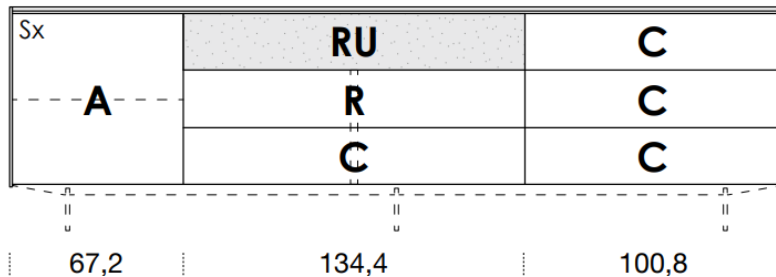

3

CONFIGURATION

3044mm

461mm deep
707mm high exc. feet

- Floor-standing
- Metal feet
- Wall-hung

A = door
R = drop-down
C = drawer
G = open compartment
AU = audio front
RU = drop-down audio front
RV = drop-down with glass front
Sx = Left-hand opening
Dx = Right-hand opening

SIDEBOARD / MEDIA UNIT

FANULI

[Back to index](#)