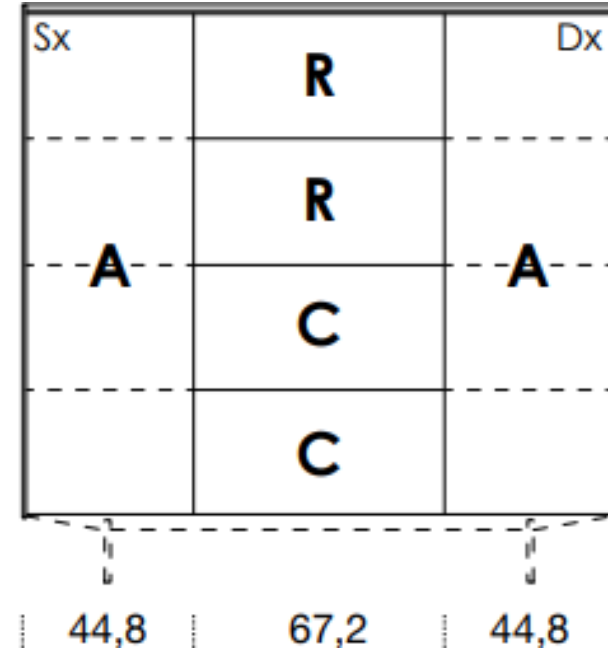

[Back to index](#)

3

CONFIGURATION

HIGHBOARD

FANULI

1588mm

461mm deep
1379mm high exc. feet

- Floor-standing
- Metal feet