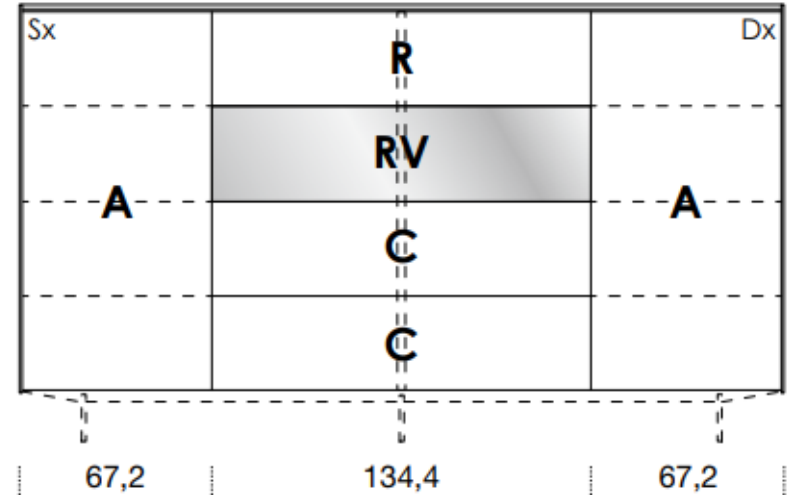

3

CONFIGURATION

HIGHBOARD

FANULI

2708mm

461mm deep
1379mm high exc. feet

- Floor-standing
- Metal feet

- **A** = door
- **R** = drop-down
- **C** = drawer
- **G** = open compartment
- **AU** = audio front
- **RU** = drop-down audio front
- **RV** = drop-down with glass front
- **Sx** = Left-hand opening
- **Dx** = Right-hand opening

[Back to index](#)