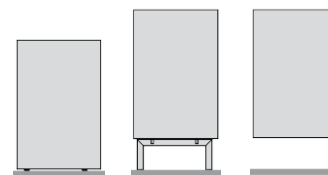

MAXIMA COLLECTION

HIGHBOARD

FANULI

MADE IN ITALY

The MAXIMA collection offers over 200 designs and configurations across 4 different cabinet arrangements that can meet every kind of interior design function.

MAXIMA

Selection process

HIGHBOARD

FANULI

1

CABINET
ARRANGEMENT

Lowboard / media unit

(unit height 483mm exc. feet)

Sideboard / media unit

(unit height 707mm exc. feet)

Dresser

(unit height 1043mm exc. feet)

Highboard

(unit height 1379mm exc. feet)

4/4

This document refers to this cabinet arrangement. For all other arrangements, please refer to their respective spec sheets.

[Back to index](#)

3

CONFIGURATION

2372mm

461mm deep
1379mm high exc. feet

- Floor-standing
- Metal feet

- A = door
- R = drop-down
- C = drawer
- G = open compartment
- AU = audio front
- RU = drop-down audio front
- RV = drop-down with glass front
- Sx = Left-hand opening
- Dx = Right-hand opening