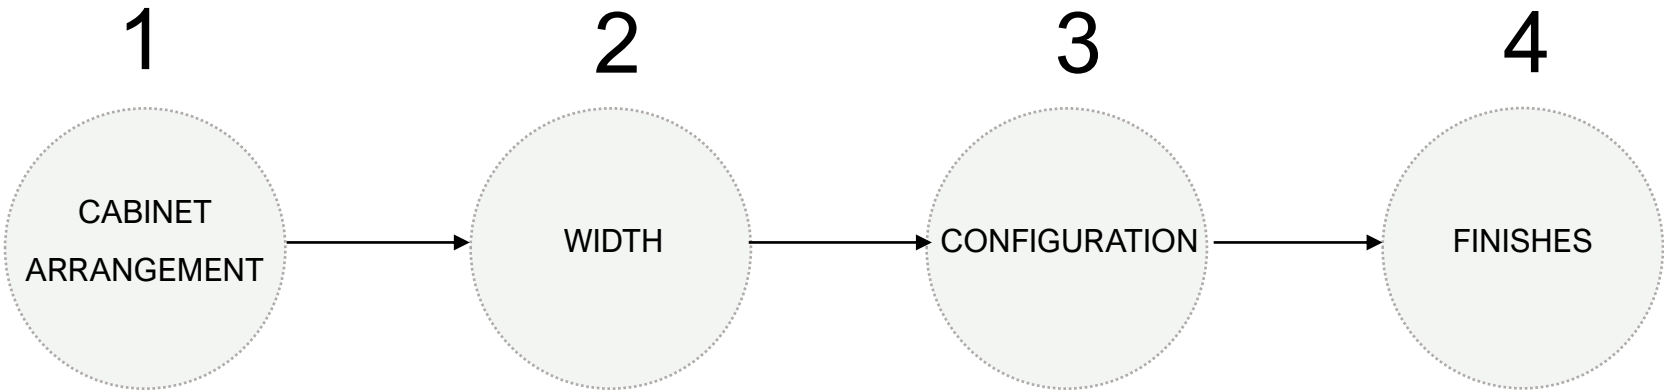

MAXIMA COLLECTION

HIGHBOARD

FANULI

MADE IN ITALY

The MAXIMA collection offers over 200 designs and configurations across 4 different cabinet arrangements that can meet every kind of interior design function.

MAXIMA

Selection process

HIGHBOARD

FANULI

1

CABINET
ARRANGEMENT

Lowboard / media unit

(unit height 483mm exc. feet)