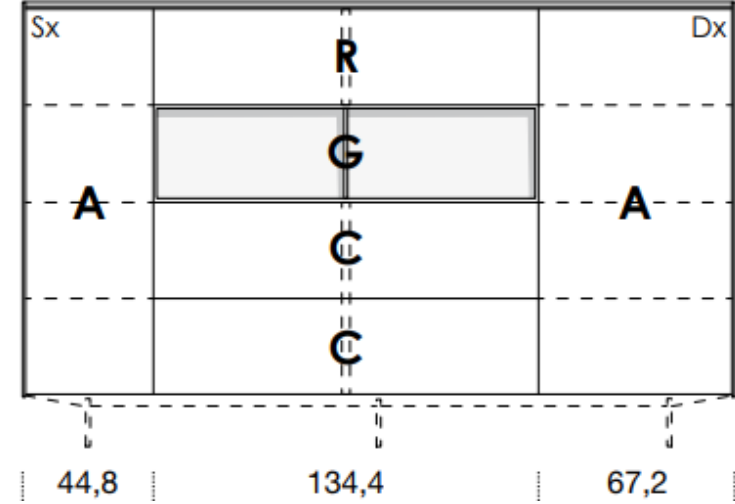

3

CONFIGURATION

2484mm

461mm deep
1379mm high exc. feet

- Floor-standing
- Metal feet

- A = door
- R = drop-down
- C = drawer
- G = open compartment
- AU = audio front
- RU = drop-down audio front
- RV = drop-down with glass front
- Sx = Left-hand opening
- Dx = Right-hand opening

HIGHBOARD

FANULI

[Back to index](#)