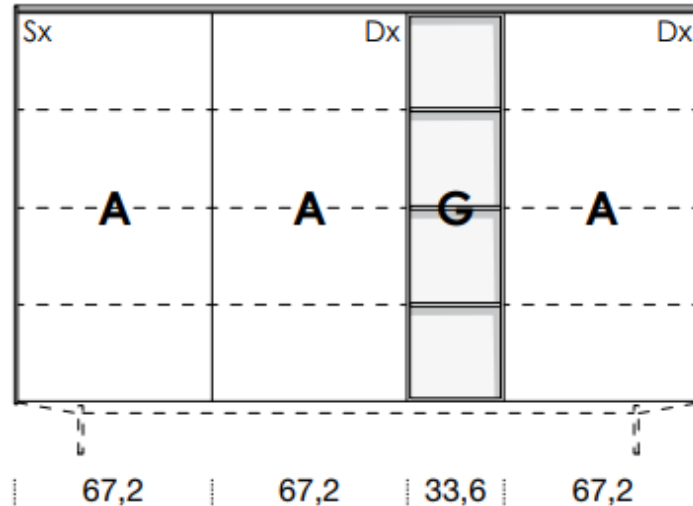

3

CONFIGURATION

2372mm

461mm deep
1379mm high exc. feet

- Floor-standing
- Metal feet

- A = door
- R = drop-down
- C = drawer
- G = open compartment
- AU = audio front
- RU = drop-down audio front
- RV = drop-down with glass front
- Sx = Left-hand opening
- Dx = Right-hand opening

HIGHBOARD

FANULI

[Back to index](#)