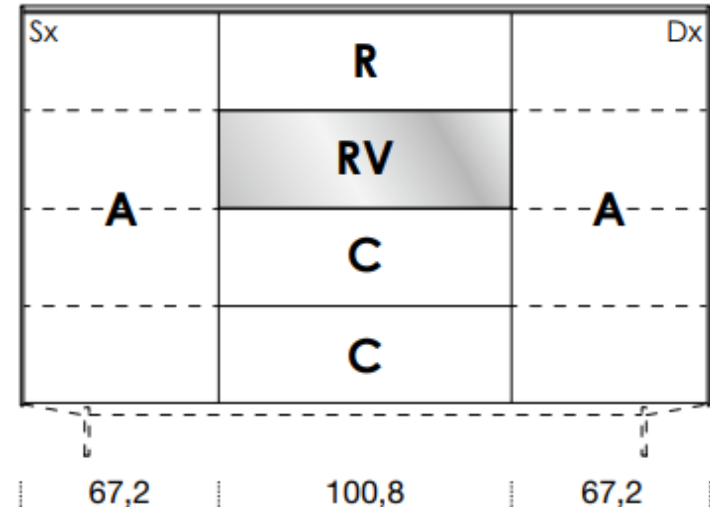

3

CONFIGURATION

2372mm

461mm deep
1379mm high exc. feet

- Floor-standing
- Metal feet

- A = door
- R = drop-down
- C = drawer
- G = open compartment
- AU = audio front
- RU = drop-down audio front
- RV = drop-down with glass front
- Sx = Left-hand opening
- Dx = Right-hand opening

HIGHBOARD

FANULI

[Back to index](#)