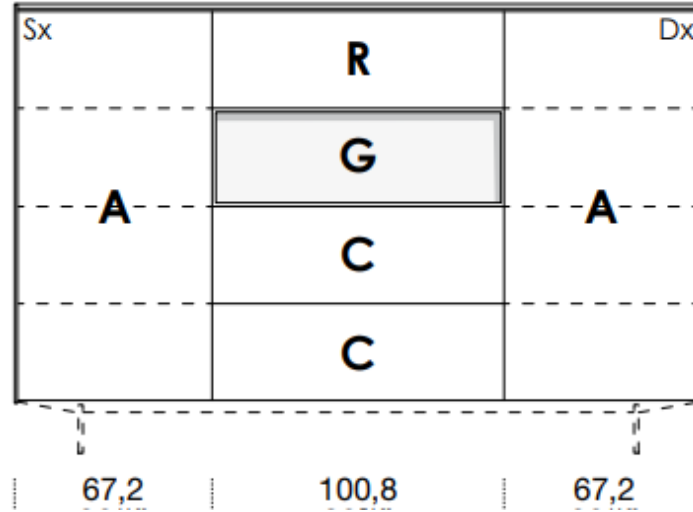

3

CONFIGURATION

2372mm

461mm deep
1379mm high exc. feet

- Floor-standing
- Metal feet

- A = door
- R = drop-down
- C = drawer
- G = open compartment
- AU = audio front
- RU = drop-down audio front
- RV = drop-down with glass front
- Sx = Left-hand opening
- Dx = Right-hand opening

HIGHBOARD

FANULI

[Back to index](#)