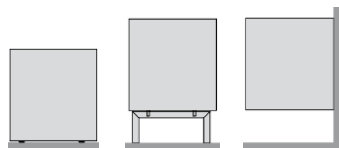

MAXIMA COLLECTION

HIGHBOARD

FANULI

MADE IN ITALY

The MAXIMA collection offers over 200 designs and configurations across 4 different cabinet arrangements that can meet every kind of interior design function.

MAXIMA

Selection process

HIGHBOARD

FANULI

1

CABINET
ARRANGEMENT

Lowboard / media unit

(unit height 483mm exc. feet)

Sideboard / media unit

(unit height 707mm exc. feet)

Dresser

(unit height 1043mm exc. feet)

Highboard

(unit height 1379mm exc. feet)

4/4

This document refers to this cabinet arrangement. For all other arrangements, please refer to their respective spec sheets.