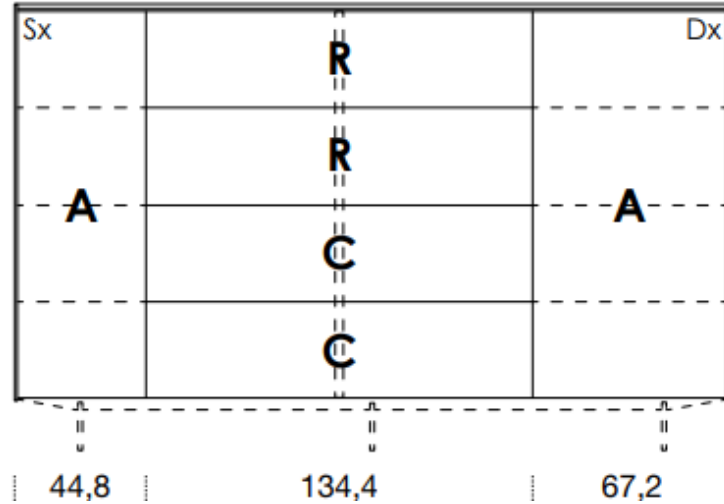

3

CONFIGURATION

2484mm

461mm deep
1379mm high exc. feet

- Floor-standing
- Metal feet

- A = door
- R = drop-down
- C = drawer
- G = open compartment
- AU = audio front
- RU = drop-down audio front
- RV = drop-down with glass front
- Sx = Left-hand opening
- Dx = Right-hand opening

HIGHBOARD

FANULI

[Back to index](#)