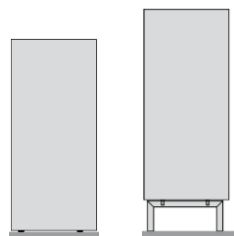

MAXIMA

Selection process

HIGHBOARD

FANULI

1

CABINET
ARRANGEMENT

Lowboard / media unit

(unit height 483mm exc. feet)

Sideboard / media unit

(unit height 707mm exc. feet)

Dresser

(unit height 1043mm exc. feet)

Highboard

(unit height 1379mm exc. feet)

4/4

This document refers to this cabinet arrangement. For all other arrangements, please refer to their respective spec sheets.

[Back to index](#)

3

CONFIGURATION

HIGHBOARD

FANULI

1588mm

461mm deep
1379mm high exc. feet

- Floor-standing
- Metal feet

[Back to index](#)

3

CONFIGURATION

2372mm

461mm deep
1379mm high exc. feet

- Floor-standing
- Metal feet

- A = door
- R = drop-down
- C = drawer
- G = open compartment
- AU = audio front
- RU = drop-down audio front
- RV = drop-down with glass front
- Sx = Left-hand opening
- Dx = Right-hand opening