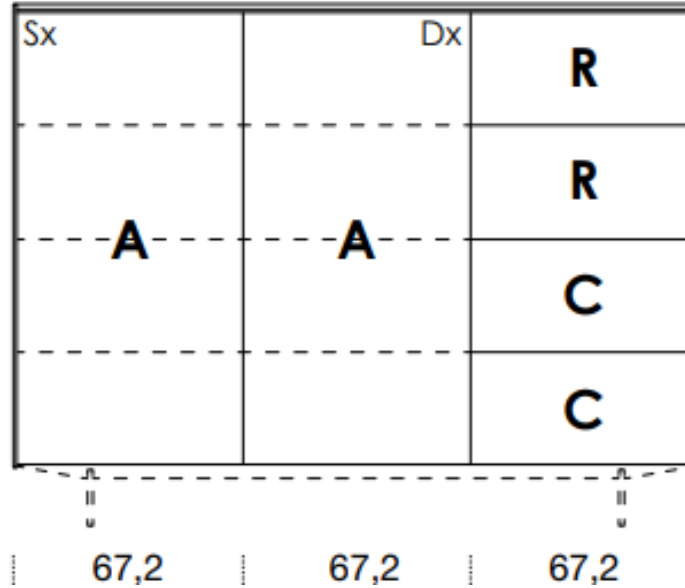

3

CONFIGURATION

HIGHBOARD

FANULI

2036mm

461mm deep
1379mm high exc. feet

- Floor-standing
- Metal feet

- A** = door
- R** = drop-down
- C** = drawer
- G** = open compartment
- AU** = audio front
- RU** = drop-down audio front
- RV** = drop-down with glass front
- Sx** = Left-hand opening
- Dx** = Right-hand opening