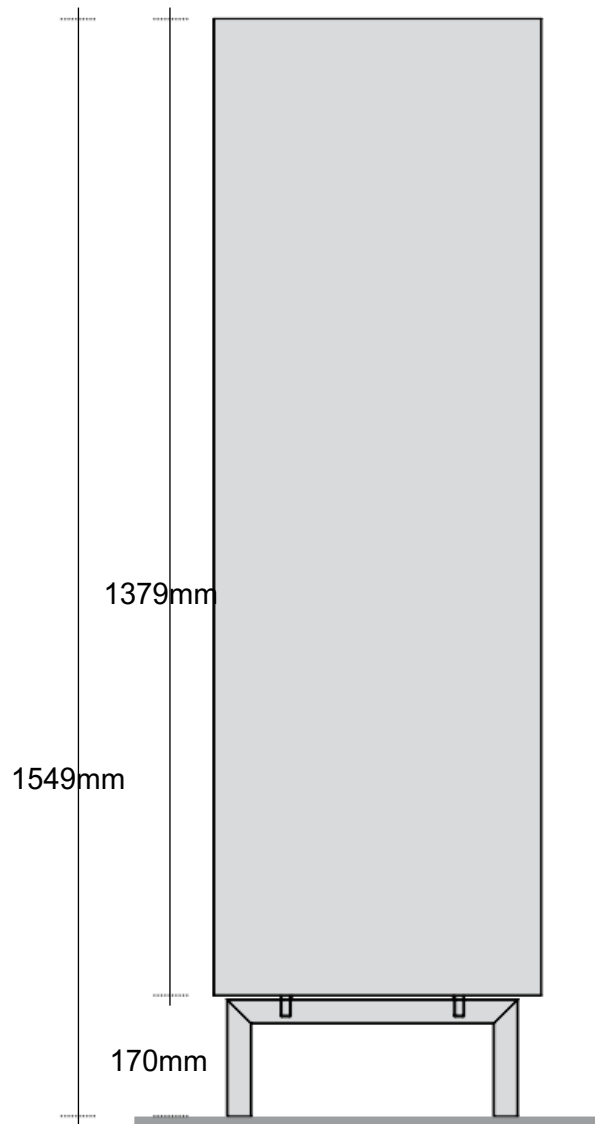

On metal feet