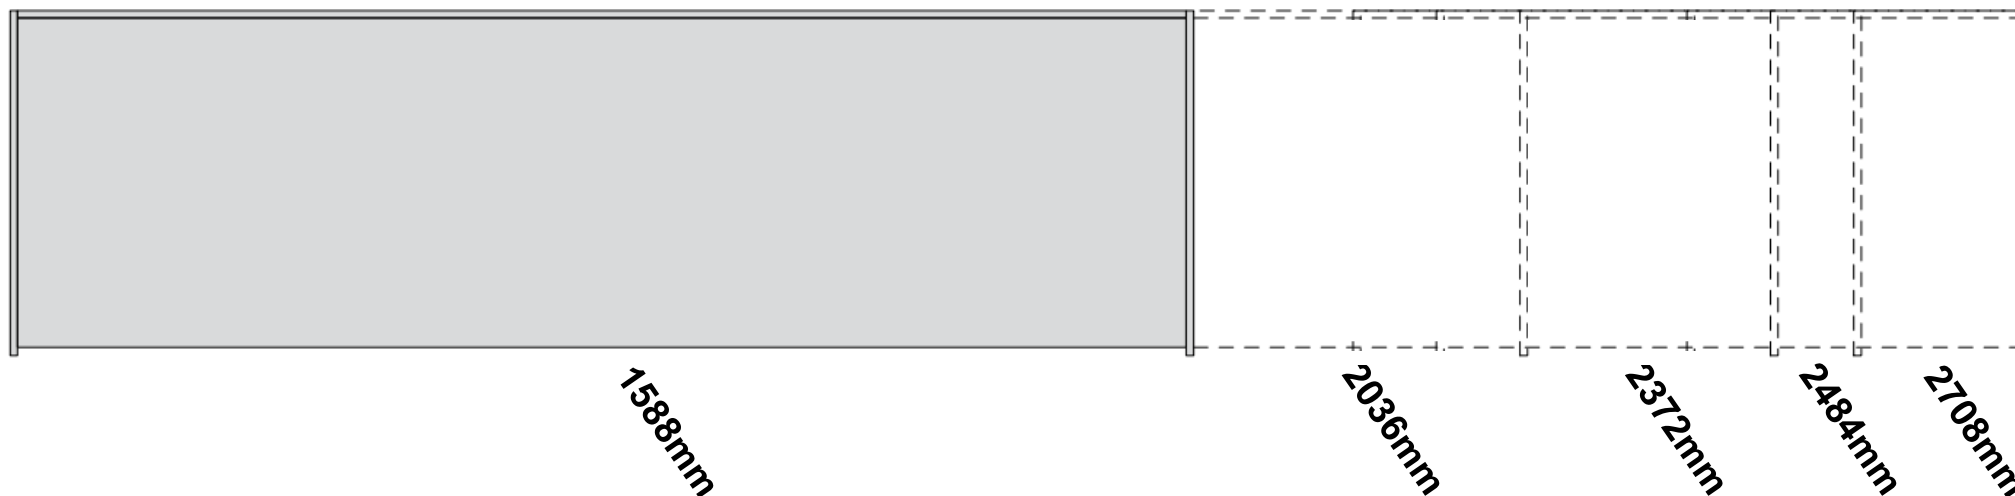

[Back to index](#)

3

CONFIGURATION

HIGHBOARD

FANULI

1588mm

461mm deep
1379mm high exc. feet

- Floor-standing
- Metal feet