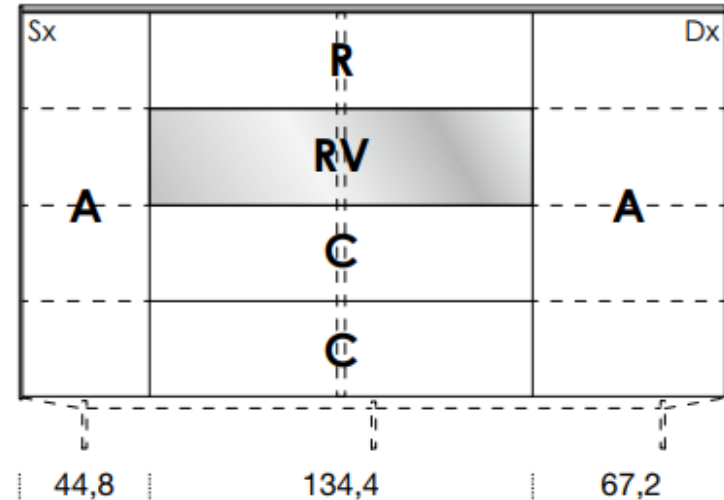

3

CONFIGURATION

2484mm

461mm deep
1379mm high exc. feet

- Floor-standing
- Metal feet

- A = door
- R = drop-down
- C = drawer
- G = open compartment
- AU = audio front
- RU = drop-down audio front
- RV = drop-down with glass front
- Sx = Left-hand opening
- Dx = Right-hand opening

HIGHBOARD

FANULI

[Back to index](#)