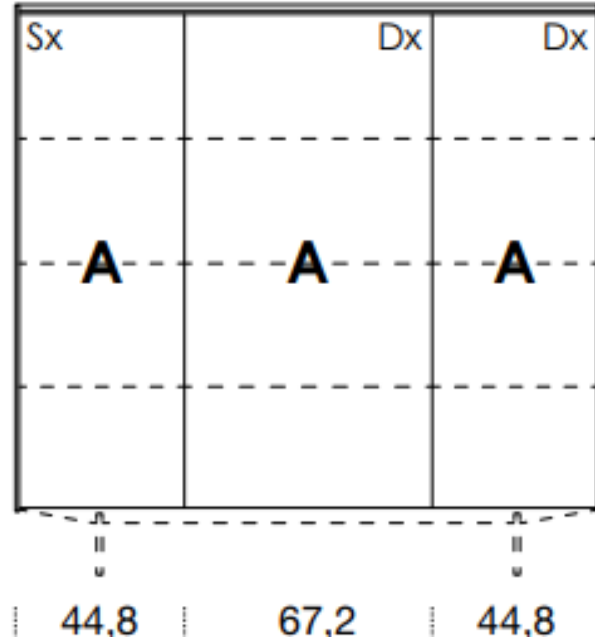

[Back to index](#)

3

CONFIGURATION

HIGHBOARD

FANULI

1588mm

461mm deep
1379mm high exc. feet

- Floor-standing
- Metal feet