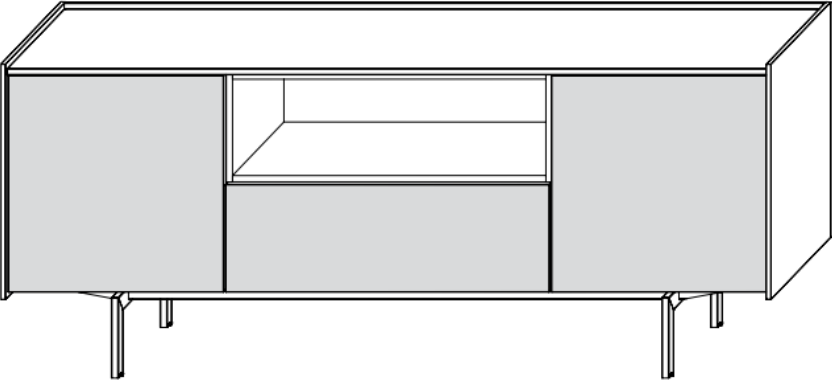

MAXIMA COLLECTION

HIGHBOARD

FANULI

MADE IN ITALY

The MAXIMA collection offers over 200 designs and configurations across 4 different cabinet arrangements that can meet every kind of interior design function.

MAXIMA

Selection process

HIGHBOARD

FANULI

1

CABINET
ARRANGEMENT

Lowboard / media unit

(unit height 483mm exc. feet)

Sideboard / media unit

(unit height 707mm exc. feet)

Dresser

(unit height 1043mm exc. feet)

Highboard

(unit height 1379mm exc. feet)

4/4

This document refers to this cabinet arrangement. For all other arrangements, please refer to their respective spec sheets.

[Back to index](#)

3

CONFIGURATION

2372mm

461mm deep
1379mm high exc. feet

- Floor-standing
- Metal feet

- A = door
- R = drop-down
- C = drawer
- G = open compartment
- AU = audio front
- RU = drop-down audio front
- RV = drop-down with glass front
- Sx = Left-hand opening
- Dx = Right-hand opening