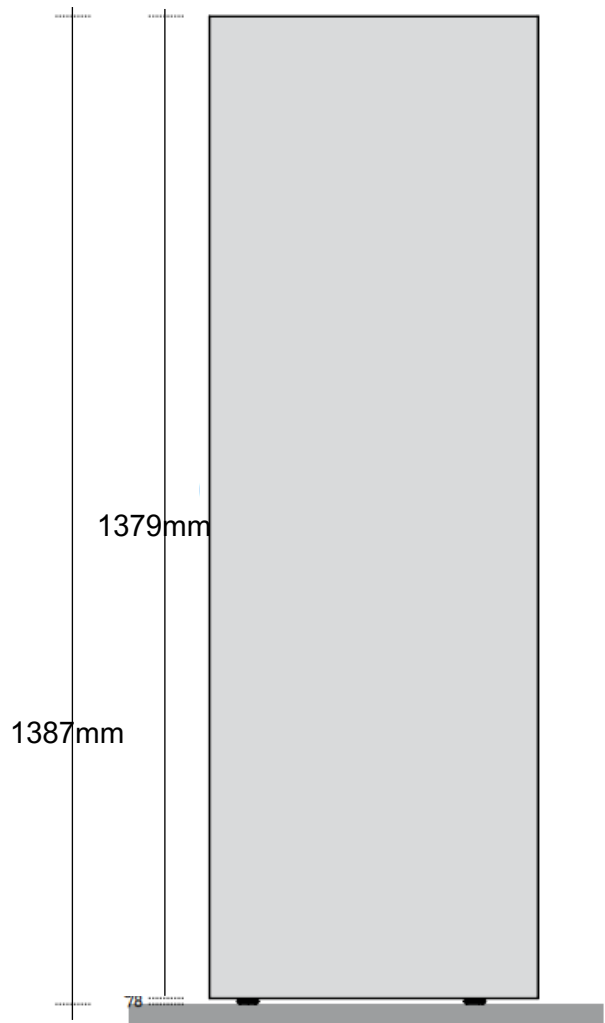

HIGHBOARD

Floor-standing