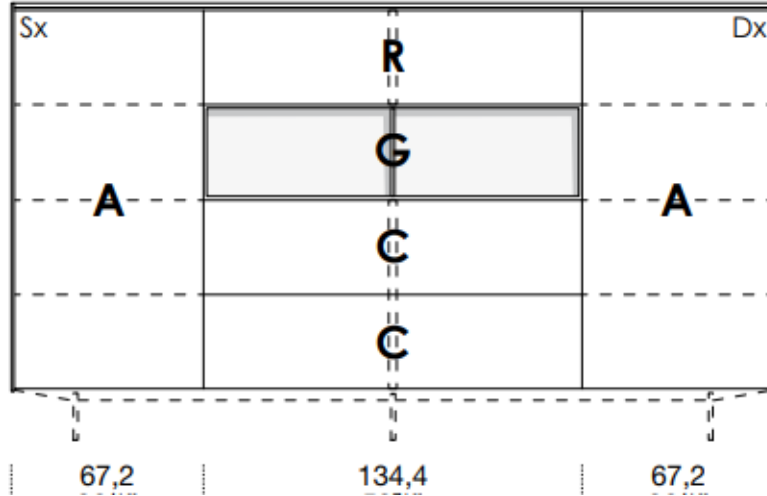

3

CONFIGURATION

HIGHBOARD

FANULI

2708mm

461mm deep
1379mm high exc. feet

- Floor-standing
- Metal feet

- **A** = door
- **R** = drop-down
- **C** = drawer
- **G** = open compartment
- **AU** = audio front
- **RU** = drop-down audio front
- **RV** = drop-down with glass front
- **Sx** = Left-hand opening
- **Dx** = Right-hand opening

[Back to index](#)