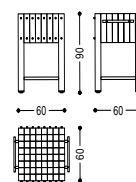

AVAILABLE FINISHES:

A1: walnut without knots, walnut with knots

A2: oak without knots, oak with knots, cherry, maple

CEPPO SMALL