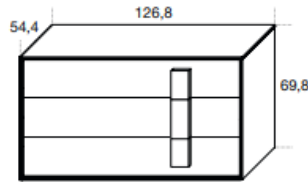

NAVIS 3 DRAWER DRESSER

SIZE: 126.8 X 54.4 X H.69.8CM

PRICE | $4,880

QUANTITY: X 1

FINISH: THERMOCOTTO