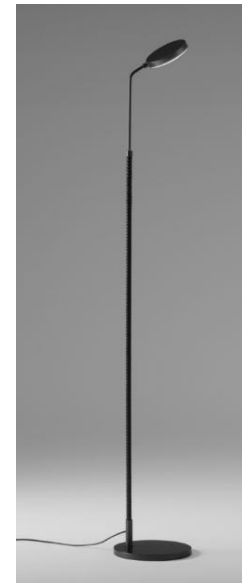

MATT BLACK STRUCTURE

COGNAC BRAIDED LEATHER

**SPOON FLOOR LAMP**

PRICE | \$3,190

QUANTITY: X 3

MATT BLACK STRUCTURE

COGNAC WOVEN LEATHER

Nero opaco  
Matt black