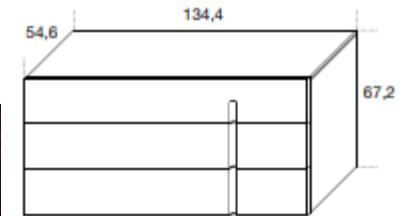

MATT TUFO HANDLE TERM COTTO

**md h**

**RAY DRESSER**

SIZE: 134.4 X 54.6 X H.67.2CM

PRICE | \$3,790

QUANTITY: X 4

IN MATT TUFO - HANDLE TERM COTTO

**ASTRID DRESSER**