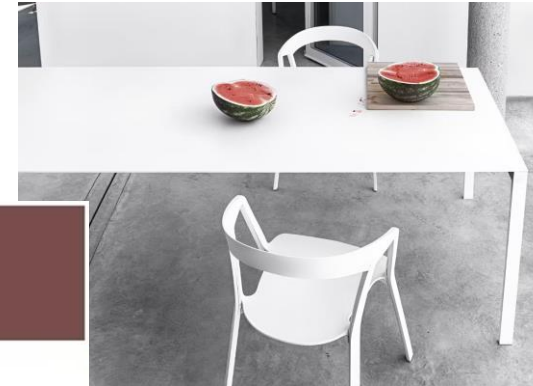

**THIN-K OUTDOOR – EXTENSION DINING TABLE**

SIZE: 150 X 80CM (WITH 2 X EXTENSIONS)

TOP AND RECTANGLE LEGS IN ROSSO JAIPUR

PRICE | \$6,590

QUANTITY: X 2

Jaipur red  
Rosso Jaipur

**KRISTALIA**

**BOTTEGA DINING TABLE - GLASS TOP**