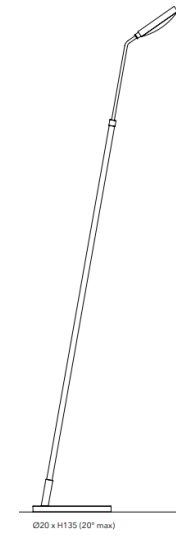

SPOON FLOOR LAMP

PRICE | $3,190

QUANTITY: X 3

MATT BLACK STRUCTURE

COGNAC WOVEN LEATHER

Nero opaco
Matt black

Pelle cognac
Cognac leather