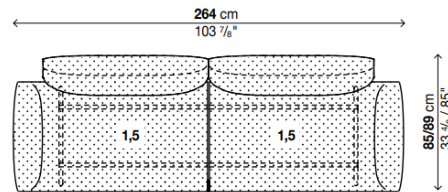

BURNISHED FEET \*SCATTER CUSHIONS NOT INCLUDED

**FLEXFORM**  
MADE IN ITALY

**TENSO 3-SEATER SOFA**

PRICE | \$20,590

QUANTITY: x 1

SIZE: 264 L x 89 D cm

FINISH: FABRIC: CAT E CURMI 620054 TORRI LAN

BLACK LACQUERED LEGS \*2 SCATTER CUSHIONS INCLUDED