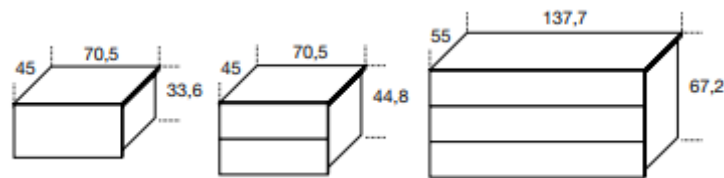

SIMPLE BEDSIDE 1 DRAWER

SIZE: 70W X 45D X H.33.6CM

PRICE | $1,050

QUANTITY: X 2

IN MATT LACQUER CORDA

md h

SIMPLE BEDSIDE 2 DRAWER

SIZE: 70W X 45D X H.44.8CM

PRICE | $1,299

QUANTITY: X 6

IN MATT LACQUER CORDA

SIMPLE 3 DRAWER DRESSER

SIZE: 137.7W X 55D X H.67.2 CM

PRICE | $3,295

QUANTITY: X 3

IN MATT LACQUER CORDA

RAY BEDSIDE

SIZE: 67 X 45 X H.33.5CM

PRICE | $999

RIGHT SIDE HANDLE X 3

LEFT SIDE HANDLE X 2

MATT TUFO HANDLE TERM COTTO

md h

RAY DRESSER

SIZE: 134.4 X 54.6 X H.67.2CM

PRICE | $3,790

QUANTITY: X 4

IN MATT TUFO - HANDLE TERM COTTO

ASTRID DRESSER

PRICE | $4,780

QUANTITY: X 0

DIMENSIONS: 126 x 60 x 72cm (H)

FINISH: ASH LACQUERED BASALTO

md h