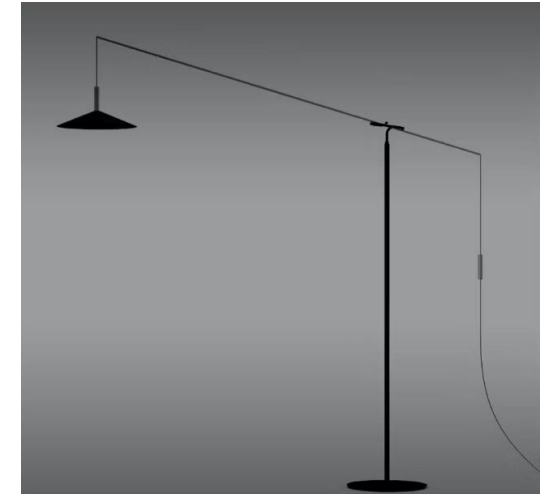

ALTURA FLOOR LAMP BY PENTA

PRICE | $3,790

QUANTITY: X 5

DIMENSIONS:

212 X H.216H CM

MATT BLACK STEM

MATT BLACK ROD

SHADE IN MATT BLACK