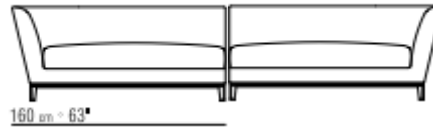

FLEXFORM
MADE IN ITALY

TENSO 3-SEATER SOFA

PRICE | $20,590

QUANTITY: x 1

SIZE: 264 L x 89 D cm

FINISH: FABRIC: CAT E CURMI 620054 TORRI LAN

BLACK LACQUERED LEGS *2 SCATTER CUSHIONS INCLUDED