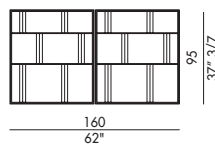

Informazioni tecniche / Technical informations

BENDY_Ax2

Libreria con struttura e ripiani in legno laccato opaco e divisori in metallo verniciato. Non e' possibile il bicolore. Componibile attraverso affiancamento o sovrapposizione del singolo modulo.

Portata massima per piano kg 15.

Fissaggio a muro obbligatorio.

Bookcase with frame and shelves in lacquered matt wood and metal painted dividers. Bicolor is not possible. Each unit can be set up side by side or stockable.

Max capacity: kg 15 each shelf.

Wall anchorage is mandatory.

Struttura e ripiani in legno laccato.

Nero opaco L01
Titanio opaco L04
Bronzo opaco L05

Frame and shelves in lacquered wood.

Matt Black L01
Matt Titanium L04
Matt Bronze L05

Divisori in metallo verniciato.

Nero V01
Titanio V04
Bronzo V05

Dividers in metal painted.

Black V01
Titanium V04
Bronze V05