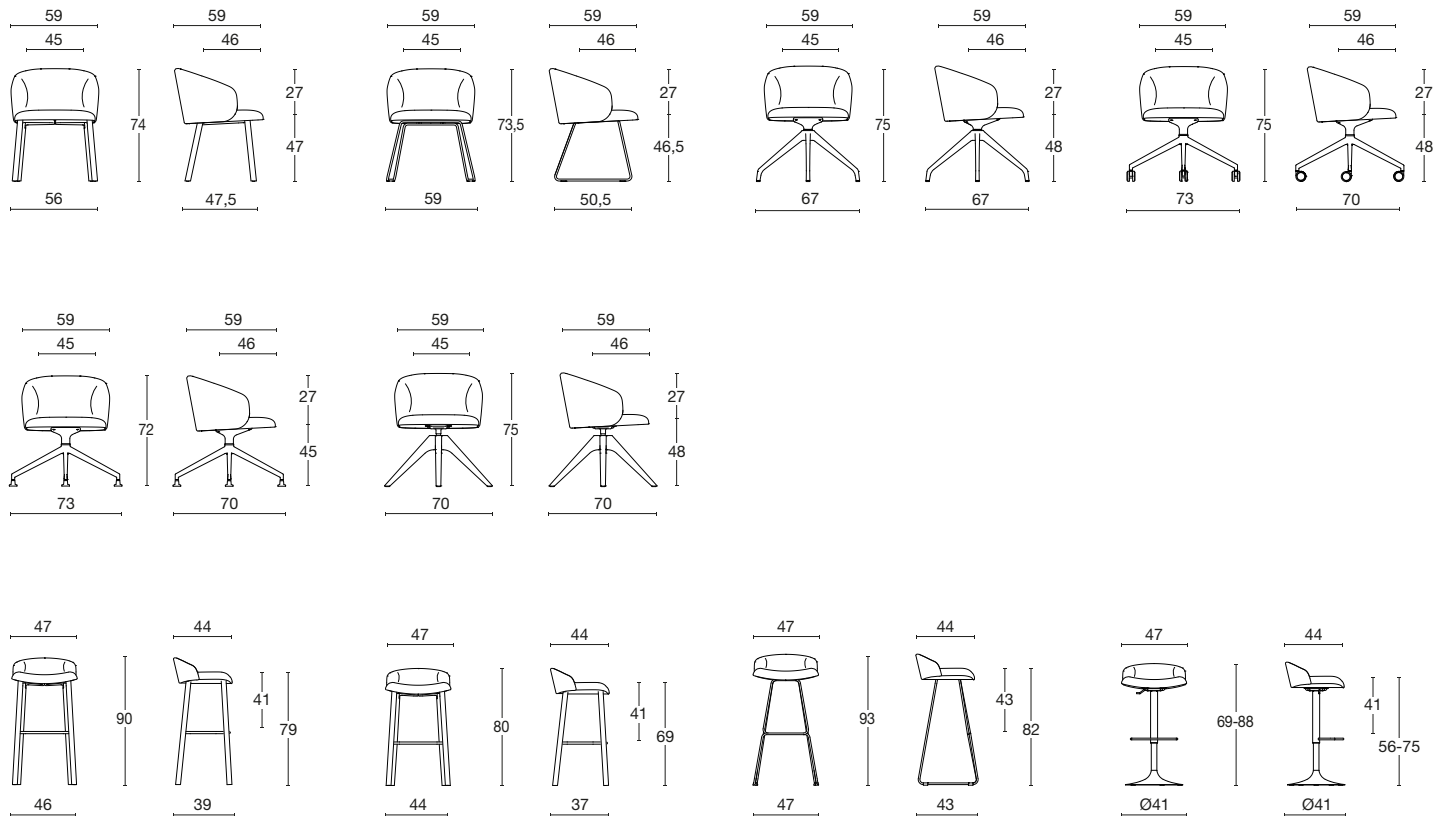

LOFT

Plus Design / 2022

Diemme.

LOFT

Plus Design / 2022

An elegantly designed and profiled armchair along with a comfily designed barstool complete the LOFT collection, designed by Plus Design. Alone or grouped, Loft seating fits perfectly into the most diverse settings: from corporate to public spaces, from home to hospitality. The armchair, with its soft geometry, simply oozes comfort and elegance. The barstool is extremely versatile, thanks to the choice of three types of base. The various finishes available blend in easily with architectural spaces, for relaxation in company.

Plus Design / 2022

Wolin 7050.30

Crinkling 105 / Orsetto 101 / Wolin 7050.30

LOFT

Plus Design / 2022

Class 1IM approval 1IM* / Guarantee: 5 YEARS

Armchair / stool

An innovatively designed armchair with clean lines and a padded and upholstered plywood shell. Choice of frames: 4-legged open-pore ash frame, stained natural or lacquered black; black painted sled; four-legged pyramid swivel base in natural stained or lacquered ashwood; four-spurred black or white nylon pyramid with glides; four-spurred black or white lacquered or polished aluminium base on choice of rubber casters, or glides. The barstool is available: on a 4-legged open pore ash frame, stained natural or lacquered black at a choice of seat heights; on a black sled base; with gaslift and swivel on a black lacquered trumpet base with integrated footrest.