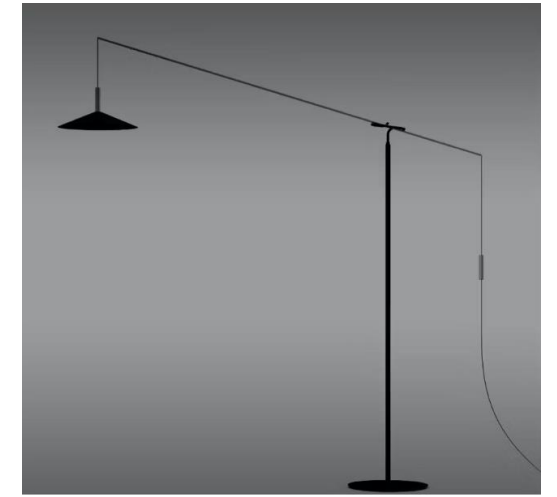

ALTURA FLOOR LAMP BY PENTA

PRICE | **$3,790**

QUANTITY: **X 5**

DIMENSIONS:

212 X H.216H CM

MATT BLACK STEM

MATT BLACK ROD

SHADE IN MATT BLACK

L212 x H 226