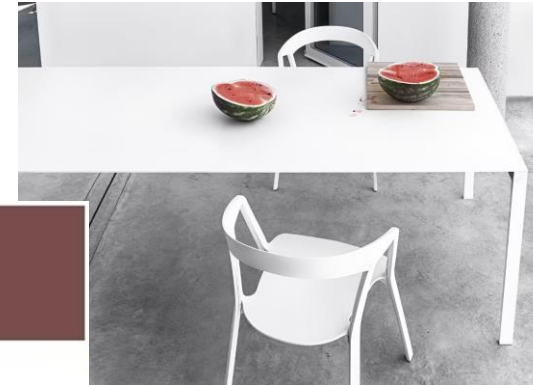

THIN-K OUTDOOR – EXTENSION DINING TABLE

SIZE: 150 X 80CM (WITH 2 X EXTENSIONS)

TOP AND RECTANGLE LEGS IN ROSSO JAIPUR

PRICE | $6,590

QUANTITY: X 2

Jaipur red
Rosso Jaipur