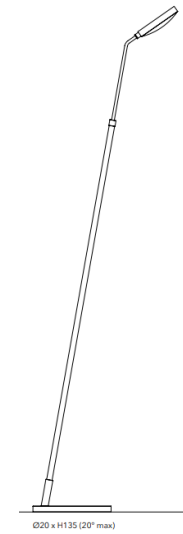

SPOON FLOOR LAMP

PRICE | $3,190

QUANTITY: X 3

MATT BLACK STRUCTURE

COGNAC WOVEN LEATHER

Nero opaco
Matt black

Pelle cognac
Cognac leather