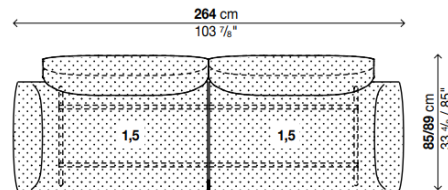

KRISTALIA

620 054

KEELY DEEP SOFA

UPHOLSTERED IN MONTANARO PUTTY WITH BLACK OAK LEGS.

SIZE: 225 X 103CM

PRICE: **\$8,230**

QUANTITY: **X 1 (4 X ON ORDER)**

SIZE: 275 X 103CM