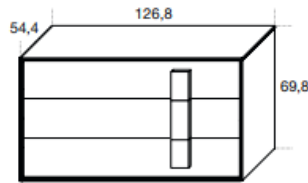

NAVIS 3 DRAWER DRESSER

SIZE: 126.8 X 54.4 X H.69.8CM

PRICE | $4,880

QUANTITY: X 1

FINISH: THERMOCOTTO