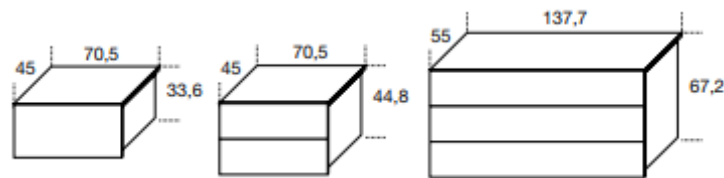

SIMPLE BEDSIDE 1 DRAWER

SIZE: 70W X 45D X H.33.6CM

PRICE | $1,050

QUANTITY: X 4

IN MATT LACQUER CORDA

md h

SIMPLE BEDSIDE 2 DRAWER

SIZE: 70W X 45D X H.44.8CM

PRICE | $1,299

QUANTITY: X 6

IN MATT LACQUER CORDA

SIMPLE 3 DRAWER DRESSER

SIZE: 137.7W X 55D X H.67.2 CM

PRICE | $3,295

QUANTITY: X 3

IN MATT LACQUER CORDA

RAY BEDSIDE

SIZE: 67 X 45 X H.33.5CM

PRICE | $999

RIGHT SIDE HANDLE X 3

LEFT SIDE HANDLE X 2

MATT TUFO HANDLE TERM COTTO

md h

RAY DRESSER

SIZE: 134.4 X 54.6 X H.67.2CM

PRICE | $3,790

QUANTITY: X 4

IN MATT TUFO - HANDLE TERM COTTO

ASTRID DRESSER

PRICE | $4,780

QUANTITY: X 0

DIMENSIONS: 126 x 60 x 72cm (H)

FINISH: ASH LACQUERED BASALTO

md h