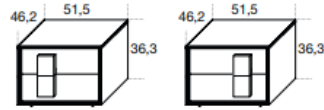

NAVIS BEDSIDE 2 DRAWER

SIZE: 51.5 X 46 X H.36.3CM

PRICE | $1,695

LEFT QUANTITY: X 5

RIGHT QUANTITY: X 3

FINISH: THERMOCOTTO

LH

RH