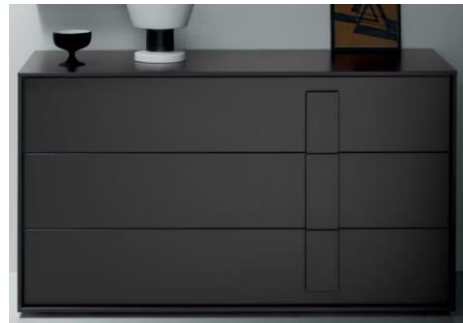

NAVIS 3 DRAWER DRESSER

SIZE: 126.8 X 54.4 X H.69.8CM

PRICE | $4,880

QUANTITY: X 1

FINISH: THERMOCOTTO