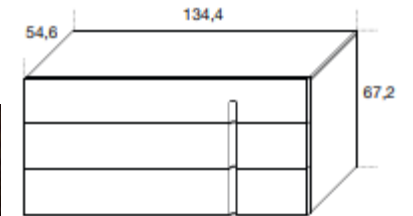

md h

RAY DRESSER

SIZE: 134.4 X 54.6 X H.67.2CM

PRICE | \$3,790

QUANTITY: X 4

IN MATT TUFO - HANDLE TERM COTTO

ASTRID DRESSER

PRICE | \$4,780