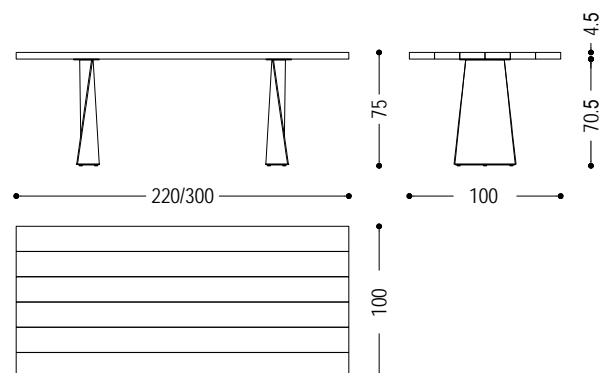

Outdoor version, in Lebanon cedar scented wood. Top in juxtaposed slats with bevelled edges. The shape of the base comes from an interplay of curved and straight lines that give it lightness.

CODE	SIZE	A7
SOLID SWING OUTDOOR 1	W.220 x D.100 x H.75	■
SOLID SWING OUTDOOR 2	W.240 x D.100 x H.75	■
SOLID SWING OUTDOOR 3	W.260 x D.100 x H.75	■
SOLID SWING OUTDOOR 4	W.280 x D.100 x H.75	■
SOLID SWING OUTDOOR 5	W.300 x D.100 x H.75	■

AVAILABLE FINISHES

A7: cedar