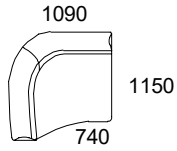

WARRANTY

10 years structural

OTHER

Scatter cushions not included

FANULI
SYDNEY MELBOURNE EST 1976

Lily Modular

MODULAR COMPONENTS

109 / CURVED : 1 ARM L/R

119 / CURVED : 1 ARM L/R

129 / CURVED : 1 ARM L/R

139 / CURVED : 1 ARM L/R

135 / LARGE CURVE : NO ARM

145 / LARGE CURVE : NO ARM

155 / LARGE CURVE : NO ARM

165 / LARGE CURVE : NO ARM

97 / SLIGHT CURVE : NO ARM

107 / SLIGHT CURVE : NO ARM

117 / SLIGHT CURVE : NO ARM

127 / SLIGHT CURVE : NO ARM

103 / STRAIGHT : 1 ARM L/R

113 / STRAIGHT : 1 ARM L/R

123 / STRAIGHT : 1 ARM L/R

133 / STRAIGHT : 1 ARM L/R

74 / STRAIGHT : NO ARM