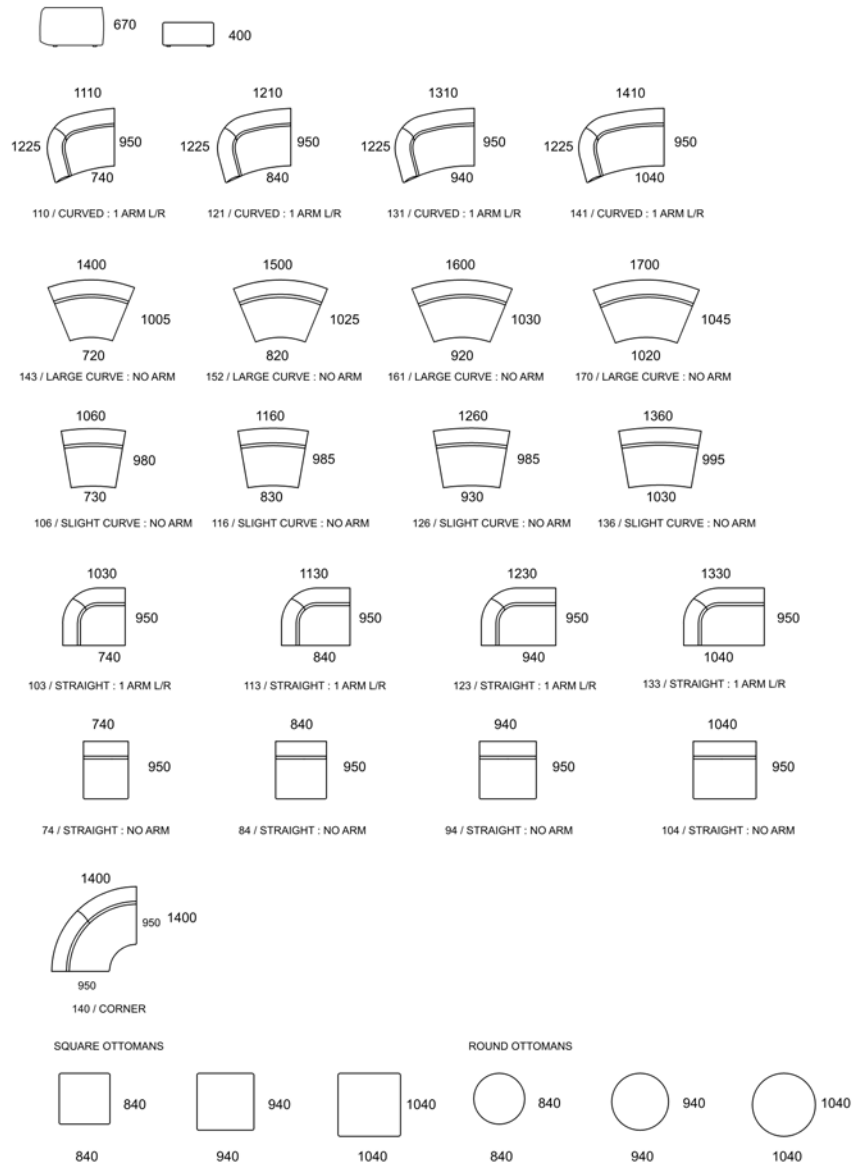

Due to the handcrafted nature of our padded upholstered sofas, slight variations in size and shape may occur.

Disclaimer: CAD Diagram Accuracy