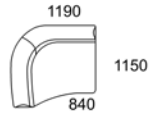

WARRANTY

10 years structural

OTHER

Scatter cushions not included

Lily Modular

MODULAR COMPONENTS

109 / CURVED : 1 ARM L/R

119 / CURVED : 1 ARM L/R

129 / CURVED : 1 ARM L/R

139 / CURVED : 1 ARM L/R

135 / LARGE CURVE : NO ARM

145 / LARGE CURVE : NO ARM

155 / LARGE CURVE : NO ARM

165 / LARGE CURVE : NO ARM

97 / SLIGHT CURVE : NO ARM

107 / SLIGHT CURVE : NO ARM

117 / SLIGHT CURVE : NO ARM

127 / SLIGHT CURVE : NO ARM

103 / STRAIGHT : 1 ARM L/R

113 / STRAIGHT : 1 ARM L/R

123 / STRAIGHT : 1 ARM L/R

133 / STRAIGHT : 1 ARM L/R

74 / STRAIGHT : NO ARM

84 / STRAIGHT : NO ARM