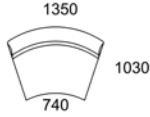

WARRANTY

10 years structural

OTHER

Scatter cushions not included

Lily Modular

MODULAR COMPONENTS

109 / CURVED : 1 ARM L/R

119 / CURVED : 1 ARM L/R

129 / CURVED : 1 ARM L/R

139 / CURVED : 1 ARM L/R

135 / LARGE CURVE : NO ARM

145 / LARGE CURVE : NO ARM

155 / LARGE CURVE : NO ARM

165 / LARGE CURVE : NO ARM

97 / SLIGHT CURVE : NO ARM

107 / SLIGHT CURVE : NO ARM

117 / SLIGHT CURVE : NO ARM

127 / SLIGHT CURVE : NO ARM

103 / STRAIGHT : 1 ARM L/R

113 / STRAIGHT : 1 ARM L/R

123 / STRAIGHT : 1 ARM L/R

133 / STRAIGHT : 1 ARM L/R

74 / STRAIGHT : NO ARM

84 / STRAIGHT : NO ARM