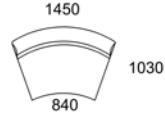

WARRANTY

10 years structural

OTHER

Scatter cushions not included

Lily Modular

MODULAR COMPONENTS

109 / CURVED : 1 ARM L/R

119 / CURVED : 1 ARM L/R

129 / CURVED : 1 ARM L/R

139 / CURVED : 1 ARM L/R

135 / LARGE CURVE : NO ARM

145 / LARGE CURVE : NO ARM

155 / LARGE CURVE : NO ARM

165 / LARGE CURVE : NO ARM

97 / SLIGHT CURVE : NO ARM

107 / SLIGHT CURVE : NO ARM

117 / SLIGHT CURVE : NO ARM

127 / SLIGHT CURVE : NO ARM

103 / STRAIGHT : 1 ARM L/R

113 / STRAIGHT : 1 ARM L/R

123 / STRAIGHT : 1 ARM L/R

133 / STRAIGHT : 1 ARM L/R

74 / STRAIGHT : NO ARM

84 / STRAIGHT : NO ARM