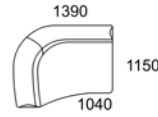

WARRANTY

10 years structural

OTHER

Scatter cushions not included

Lily Modular

MODULAR COMPONENTS

109 / CURVED : 1 ARM L/R

119 / CURVED : 1 ARM L/R

129 / CURVED : 1 ARM L/R

139 / CURVED : 1 ARM L/R

135 / LARGE CURVE : NO ARM

145 / LARGE CURVE : NO ARM

155 / LARGE CURVE : NO ARM

165 / LARGE CURVE : NO ARM

97 / SLIGHT CURVE : NO ARM

107 / SLIGHT CURVE : NO ARM

117 / SLIGHT CURVE : NO ARM

127 / SLIGHT CURVE : NO ARM

103 / STRAIGHT : 1 ARM L/R

113 / STRAIGHT : 1 ARM L/R

123 / STRAIGHT : 1 ARM L/R

133 / STRAIGHT : 1 ARM L/R

74 / STRAIGHT : NO ARM

84 / STRAIGHT : NO ARM