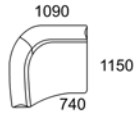

WARRANTY

10 years structural

OTHER

Scatter cushions not included

Lily Modular

MODULAR COMPONENTS

109 / CURVED : 1 ARM L/R

119 / CURVED : 1 ARM L/R

129 / CURVED : 1 ARM L/R

139 / CURVED : 1 ARM L/R

135 / LARGE CURVE : NO ARM

145 / LARGE CURVE : NO ARM

155 / LARGE CURVE : NO ARM

165 / LARGE CURVE : NO ARM

97 / SLIGHT CURVE : NO ARM

107 / SLIGHT CURVE : NO ARM

117 / SLIGHT CURVE : NO ARM

127 / SLIGHT CURVE : NO ARM

103 / STRAIGHT : 1 ARM L/R

113 / STRAIGHT : 1 ARM L/R

123 / STRAIGHT : 1 ARM L/R

133 / STRAIGHT : 1 ARM L/R

74 / STRAIGHT : NO ARM

84 / STRAIGHT : NO ARM