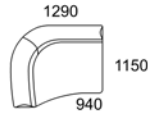

WARRANTY

10 years structural

OTHER

Scatter cushions not included

Lily Modular

MODULAR COMPONENTS

109 / CURVED : 1 ARM L/R

119 / CURVED : 1 ARM L/R

129 / CURVED : 1 ARM L/R

139 / CURVED : 1 ARM L/R

135 / LARGE CURVE : NO ARM

145 / LARGE CURVE : NO ARM

155 / LARGE CURVE : NO ARM

165 / LARGE CURVE : NO ARM

97 / SLIGHT CURVE : NO ARM

107 / SLIGHT CURVE : NO ARM

117 / SLIGHT CURVE : NO ARM

127 / SLIGHT CURVE : NO ARM

103 / STRAIGHT : 1 ARM L/R

113 / STRAIGHT : 1 ARM L/R

123 / STRAIGHT : 1 ARM L/R

133 / STRAIGHT : 1 ARM L/R

74 / STRAIGHT : NO ARM

84 / STRAIGHT : NO ARM