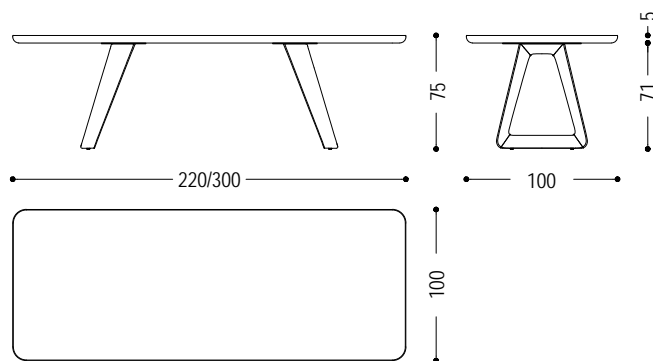

Table with solid wood top in glued lists and bevelled edges characterised by two legs made entirely of solid wood, whose refined geometry is designed by straight lines meeting curved lines and rounded corners.

CODE	SIZE	A1	A2	A4
SOSPIRO TABLE 1	W.220 x D.100 x H.75	■	■	■
SOSPIRO TABLE 2	W.240 x D.100 x H.75	■	■	■
SOSPIRO TABLE 3	W.260 x D.100 x H.75	■	■	■
SOSPIRO TABLE 4	W.280 x D.100 x H.75	■	■	■
SOSPIRO TABLE 5	W.300 x D.100 x H.75	■	■	■

AVAILABLE FINISHES:

A1: walnut without knots, walnut with knots

A2: oak without knots, oak with knots

A4: oak without knots pigmented: white milk, total black

oak with knots pigmented: white milk, total black