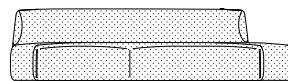

KRISTALIA

Dimensions

Pouf
L 91 P 101 H 46 cm
W 35^{7/8}" D 39^{5/8}" H 18^{1/8}"

Seat
L 91 P 101 H 80 cm
W 35^{7/8}" D 39^{5/8}" H 31^{4/8}"

Seat with armrest (Rh/Lh)
L 91 P 101 H 80 cm
W 35^{7/8}" D 39^{5/8}" H 31^{4/8}"

Chaise longue (Rh/Lh)
L 91 P 138 H 80 cm
W 35^{7/8}" D 54^{3/8}" H 31^{4/8}"

Terminal (Rh/Lh)
L 138 P 101 H 80 cm
W 54^{3/8}" D 39^{5/8}" H 31^{4/8}"

Corner 90°
L 134 P 101 H 80 cm
W 52^{5/8}" D 39^{5/8}" H 31^{4/8}"

Corner 30°
L 139 P 110 H 80 cm
W 54^{5/8}" D 43^{2/8}" 31^{4/8}"

Universal removable cushions
L 45 H 40 cm
W 36^{2/8}" H 39"

L 78 H 35 cm
W 36^{2/8}" H 39"

L 65 H 65 cm
W 25^{5/8}" H 25^{5/8}"

2-seater sofa
L 200 P 101 H 80 cm
W 78^{5/8}" D 39^{5/8}" H 31^{4/8}"

3-seater sofa
L 270 P 101 H 80 cm
W 106^{2/8}" D 39^{5/8}" H 31^{4/8}"

Corner 30° with terminal rh/lh
L 270 P 101 H 80 cm
W 106^{2/8}" D 39^{5/8}" H 31^{4/8}"

2-seater sofa rh/lh
L 200 P 101 H 80 cm
W 78^{5/8}" D 39^{5/8}" H 31^{4/8}"