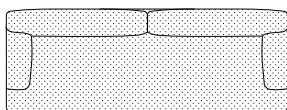

KRISTALIA

Dimensions

Pouf
L 91 P 101 H 46 cm
W 35^{7/8}" D 39^{5/8}" H 18^{1/8}"

Seat
L 91 P 101 H 80 cm
W 35^{7/8}" D 39^{5/8}" H 31^{4/8}"

Seat with armrest (Rh/Lh)
L 91 P 101 H 80 cm
W 35^{7/8}" D 39^{5/8}" H 31^{4/8}"

Chaise longue (Rh/Lh)
L 91 P 138 H 80 cm
W 35^{7/8}" D 54^{3/8}" H 31^{4/8}"

Terminal (Rh/Lh)
L 138 P 101 H 80 cm
W 54^{3/8}" D 39^{5/8}" H 31^{4/8}"

Corner 90°
L 134 P 101 H 80 cm
W 52^{5/8}" D 39^{5/8}" H 31^{4/8}"

Corner 30°
L 139 P 110 H 80 cm
W 54^{5/8}" D 43^{2/8}" 31^{4/8}"

Universal removable cushions
L 45 H 40 cm
W 36^{2/8}" H 39"

L 78 H 35 cm
W 36^{2/8}" H 39"

L 65 H 65 cm
W 25^{5/8}" H 25^{5/8}"

2-seater sofa
L 200 P 101 H 80 cm
W 78^{5/8}" D 39^{5/8}" H 31^{4/8}"

3-seater sofa
L 270 P 101 H 80 cm
W 106^{2/8}" D 39^{5/8}" H 31^{4/8}"

Corner 30° with terminal rh/lh
L 270 P 101 H 80 cm
W 106^{2/8}" D 39^{5/8}" H 31^{4/8}"

2-seater sofa rh/lh
L 200 P 101 H 80 cm
W 78^{5/8}" D 39^{5/8}" H 31^{4/8}"