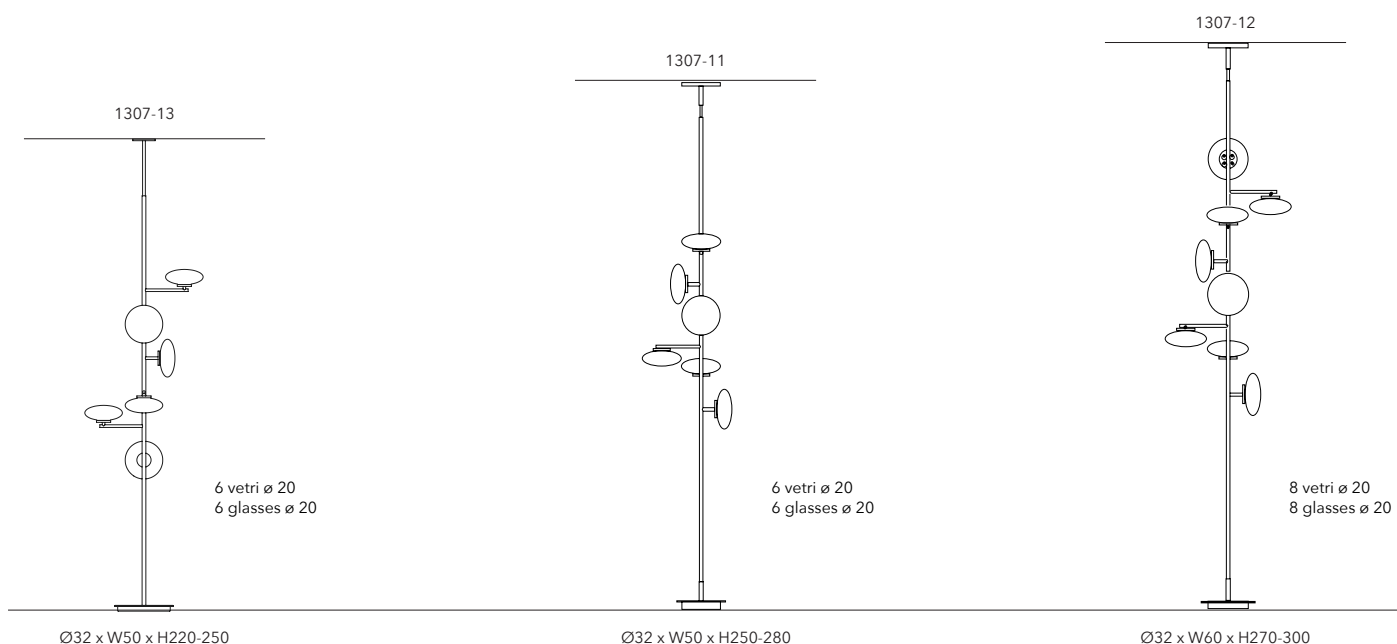

TECHNICAL SHEET

1307-13 EXTRA SMALL

Mounting: Lampada terra-cielo / Floor-ceiling lamp

Environment: Indoor - IP20

Materials: Metallo / Metal

Voltage: 220-240V 50/60Hz

Source: LED 6x 6W - CRI=90

Color Temperature: 3000K / 2700K

Lighting Control: Dimmer on cable

1307-11 SMALL

Mounting: Lampada terra-cielo / Floor-ceiling lamp

Environment: Indoor - IP20

Materials: Metallo / Metal

Voltage: 220-240V 50/60Hz

Source: LED 6x 6W - CRI=90

Color Temperature: 3000K / 2700K

Lighting Control: Dimmer on cable

1307-12 LARGE

Mounting: Lampada terra-cielo / Floor-ceiling lamp

Environment: Indoor - IP20

Materials: Metallo / Metal

Voltage: 220-240V 50/60Hz

Source: LED 8x 6W - CRI=90

Color Temperature: 3000K / 2700K

Lighting Control: Dimmer on cable