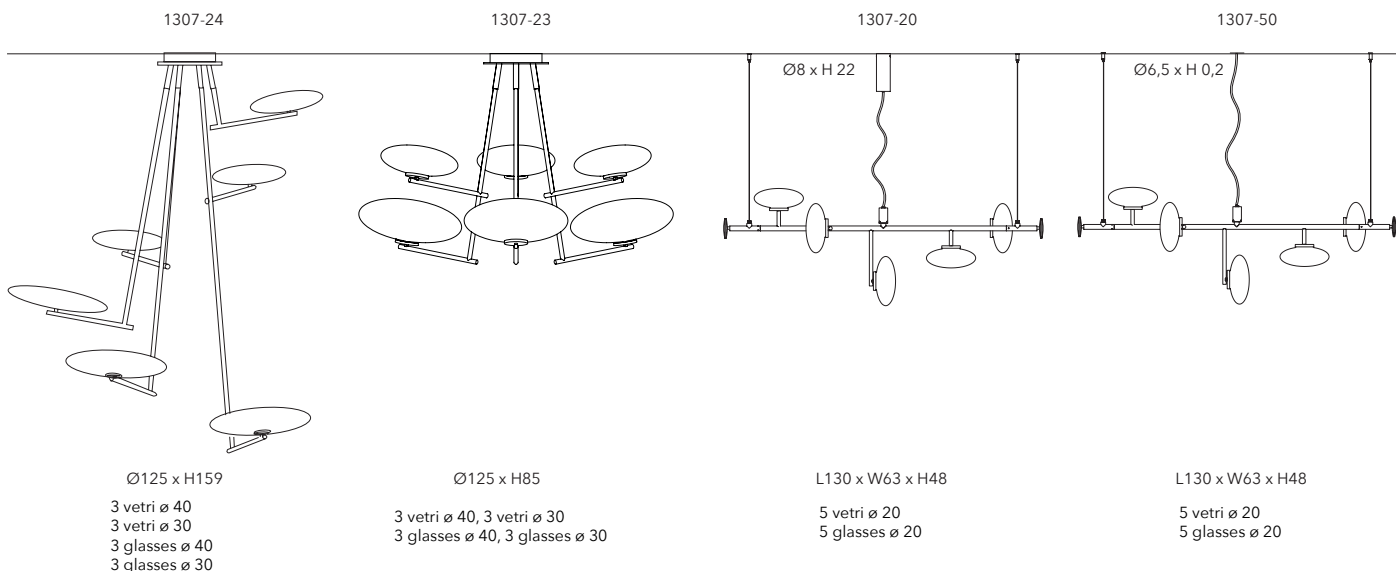

1307-50 HORIZONTAL WITH RECESSED CANOPY

Mounting: Sospensione / Suspension

Environment: Indoor - IP20

Materials: Bronzo e Metallo / Bronze and Metal

Voltage: 24V

Color Temperature: 3000K/2700K

Source: LED 5 x 6W - CRI=90

**Driver remoto non incluso/
Remote driver not included**