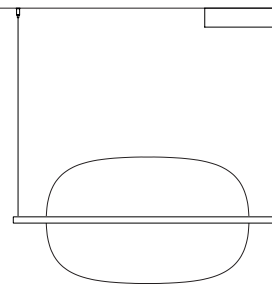

### 1906-93 LARGE HORIZONTAL

Mounting: Pannello / Panel

Environment: Indoor - IP20

Materials: MDF e Legno / MDF and Wood

1906-20 + 1906-90

1906-20 + 1906-93

Ø80

L106 x W4.8 x H2.6

L80 x H50

L106 x W4.8 x H2.6