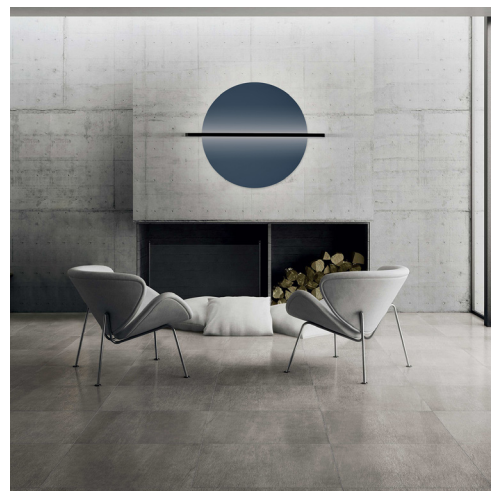

TECHNICAL SHEET

1906-33 LARGE

Mounting: Applique / Wall Lamp

Environment: Indoor - IP20

Materials: Metallo / Metal

Voltage: 220-240V 50/60Hz

Source: LED 65W - CRI=80

Color Temperature: 3000K / 2700K

Lumen: Up to 1561 lm (direct+indirect light)

Lighting Control: Dimmable 0-10V / DALI

1906-90 LARGE

Mounting: Pannello / Panel

Environment: Indoor - IP20

Materials: MDF, Legno e Tessuto / MDF, Wood and Fabric

1906-93 LARGE HORIZONTAL

Mounting: Pannello / Panel

Environment: Indoor - IP20

Materials: MDF e Legno/ MDF and Wood

1906-33 + 1906-93