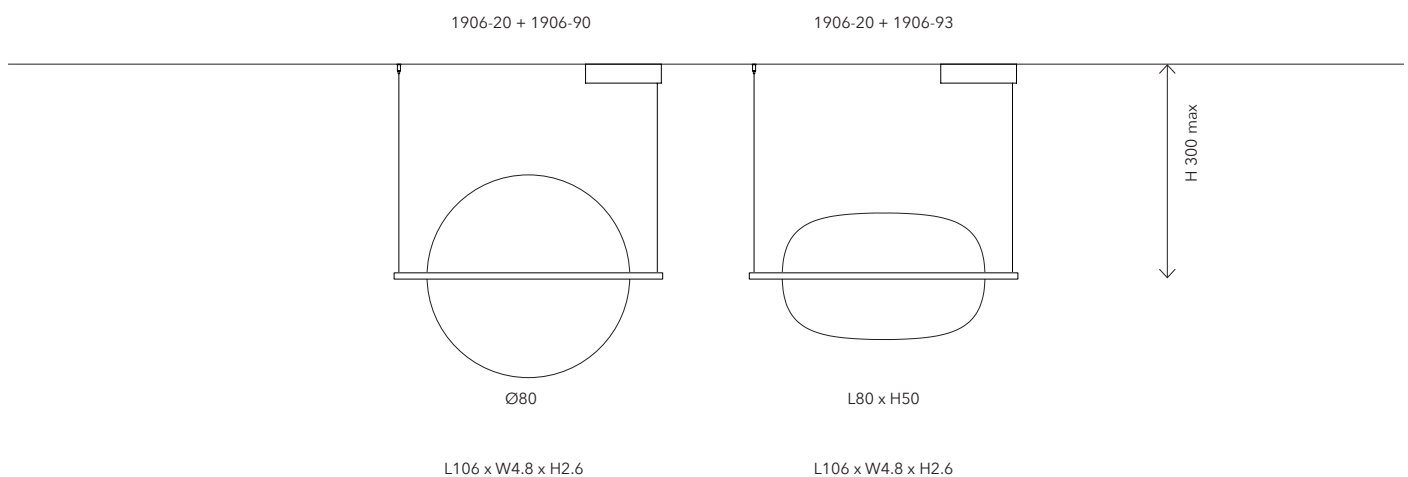

1906-93 LARGE HORIZONTAL

Mounting: Pannello / Panel

Environment: Indoor - IP20

Materials: MDF e Legno / MDF and Wood

Finiture / Finishes

Struttura / Structure

Nero opaco
Matt black

Bianco opaco
Matt white