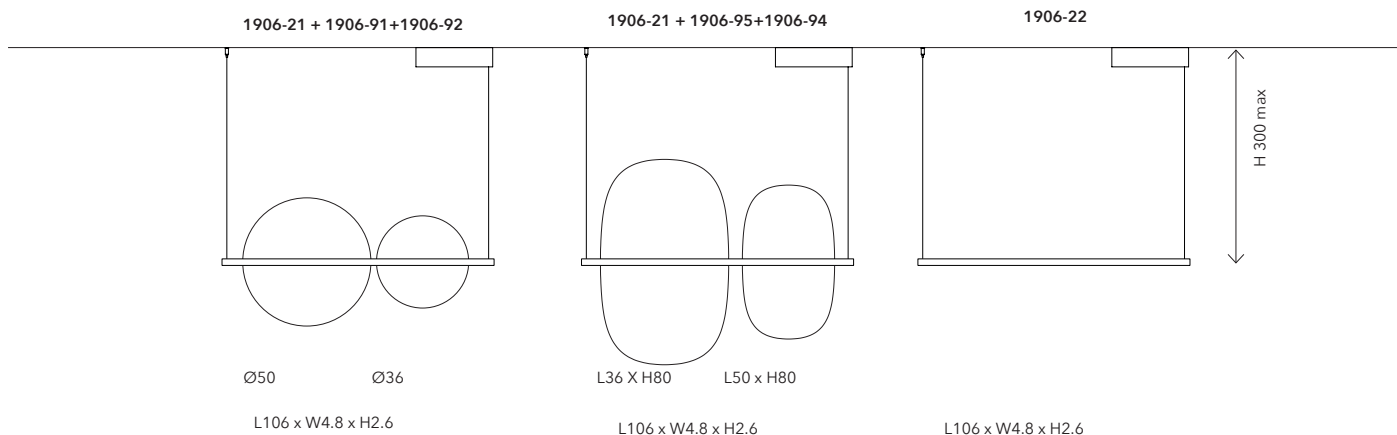

Hang Out Brogliato Traverso 2019

TECHNICAL SHEET

1906-21 DOUBLE

Mounting: Sospensione / Suspension

Environment: Indoor - IP20

Materials: Metallo / Metal

Voltage: 220-240V 50/60Hz

Source: LED 60W - CRI=80

Color Temperature: 3000K / 2700K

Lumen: Up to 1561 lm (direct+indirect light)

Lighting Control: Dimmable 0-10V / DALI

1906-91 MEDIUM

Mounting: Pannello / Panel

Environment: Indoor - IP20

Materials: MDF e Legno / MDF and Wood

1906-92 SMALL

Mounting: Pannello / Panel

Environment: Indoor - IP20

Materials: MDF e Legno / MDF and Wood

1906-95 LARGE VERTICAL

Mounting: Pannello / Panel

Environment: Indoor - IP20

Materials: MDF, Legno e Tessuto / MDF, Wood and Fabric

1906-94 SMALL VERTICAL

Mounting: Pannello / Panel

Environment: Indoor - IP20

Materials: MDF e Legno / MDF and Wood

1906-22 NAKED

Mounting: Sospensione / Suspension

Environment: Indoor - IP20

Materials: Metallo / Metal

Voltage: 220-240V 50/60Hz

Source: LED 60W - CRI=80

Color Temperature: 3000K / 2700K

Lumen: Up to 1864 lm (direct+indirect light)

Lighting Control: Dimmable 0-10V / DALI