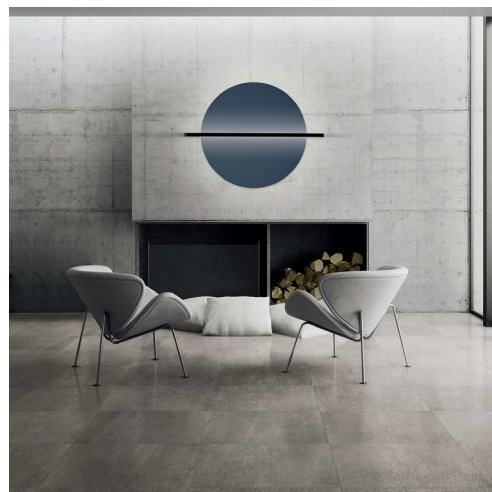

Hang Out Brogliato Traverso 2019

PENTA

TECHNICAL SHEET

1906-31 SMALL

Mounting: Applique / Wall lamp

Environment: Indoor - IP20

Materials: Metallo / Metal

Voltage: 220-240V 50/60Hz

Source: LED 40W - CRI=80

Color Temperature: 3000K / 2700K

Lumen: Up to 937 lm (direct+indirect light)

Lighting Control: Dimmable 0-10V / DALI

1906-91 MEDIUM

Mounting: Pannello / Panel

Environment: Indoor - IP20

Materials: MDF e Legno / MDF and Wood

1906-31 +1906-91

L66 xW 9.5 x H2.6 + Ø50