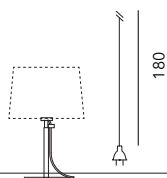

Materials: 1 x 10W LED - E27

Voltage: 220-240V 50/60Hz

Source: Bulb 1 x 10W E14 - LED

1003-04 LARGE EXTENSIBLE ADJUSTABLE

Mounting: Tavolo / Table

Environment: Indoor - IP20

Materials: 1 x 10W LED - E27

Voltage: 220-240V 50/60Hz

Source: Bulb 1 x 10W E27 - LED

1003-91 SMALL SHADE

Environment: Indoor - IP20

Materials: Tessuto / Fabric

1003-90 LARGE SHADE

Environment: Indoor - IP20

Materials: Tessuto / Fabric

1003-91

Ø25 x 21x H 17

1003-90

Ø40 x 35x H 23

1003-01

Ø20 x
H min 24 - max 42

1003-02

Ø20 x
H min 31 - max 44

1003-03