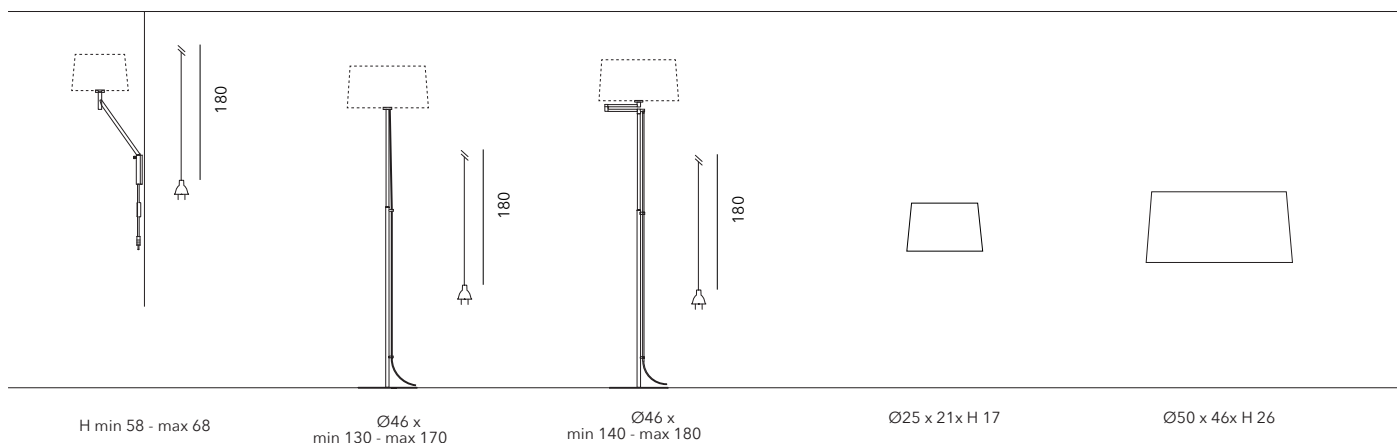

1003-92 FLOOR SHADE

Environment: Indoor - IP20

Materials: Tessuto / Fabric

1003-31

1003-10

1003-16

1003-91

1003-92