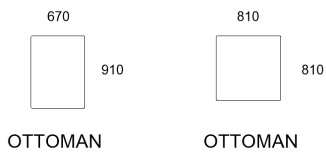

SOFAS AND ARMCHAIRS

SYDNEY

269 Military Road, Cremorne 2090
02 9908 2660

MELBOURNE

681 Chapel Street, South Yarra 3141
03 9826 8777

FANULI
SYDNEY MELBOURNE EST 1976