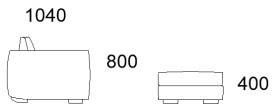

Chloe Sofa

SPECS