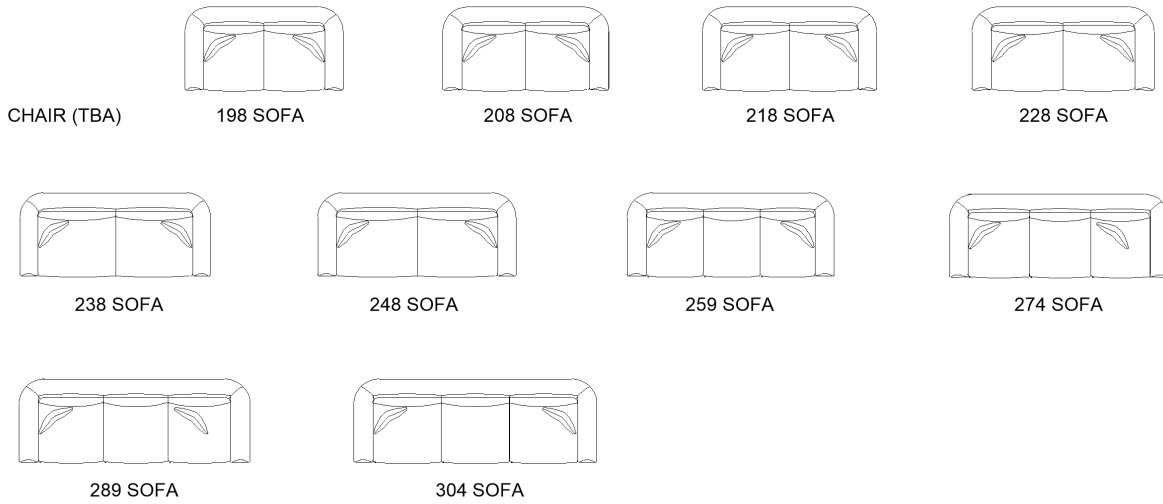

Chloe Sofa

SPECS

SOFAS AND ARMCHAIRS

SYDNEY

269 Military Road, Cremorne 2090
02 9908 2660

MELBOURNE

681 Chapel Street, South Yarra 3141
03 9826 8777

FANULI
SYDNEY MELBOURNE EST 1976