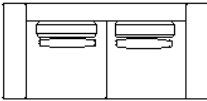

Bay Sofa

SPECS

225 SOFA

SYDNEY

269 Military Road, Cremorne 2090
02 9908 2660

MELBOURNE

681 Chapel Street, South Yarra 3141
03 9826 8777

FANULI
SYDNEY MELBOURNE EST 1976