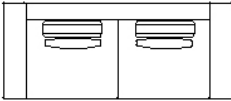

Bay Sofa

SPECS

250 SOFA

SYDNEY

269 Military Road, Cremorne 2090
02 9908 2660

MELBOURNE

681 Chapel Street, South Yarra 3141
03 9826 8777

FANULI
SYDNEY MELBOURNE EST 1976