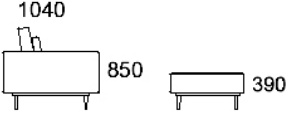

Bay Sofa

SPECS

205 SOFA