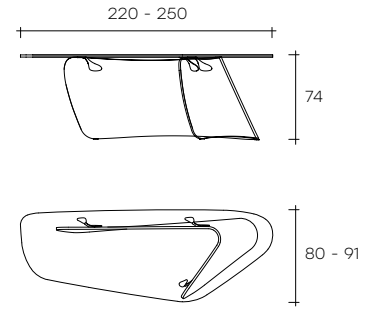

# graph

DESIGN  
XAVIER LUST

modello registrato  
registered model

portata sul piano: 100 kg  
load capacity on top: 100 kg

Scrivania composta da base in vetro trasparente curvato da 19 mm e piano in vetro trasparente da 15 mm temperato con piastre di aggancio in acciaio inox.

*Desk comprising base in 19 mm-thick curved transparent glass and 15 mm-thick tempered transparent glass top with stainless steel connecting plates.*

dimensioni L, P, H dimensions L, W, H (cm)	COD./CODE	L	P/W	H	peso netto net weight (kg)	peso lordo gross weight (kg)	volume imballo package volume (m <sup>3</sup> )
Piano e basi in vetro trasparente. Top and bases in transparent glass.	<b>2280</b>	220	80	74	125	180	1,62
	<b>2591</b>	250	91	74	141	200	1,70

## SPESSORE TOP/BASE THICKNESS TOP/BASE

Vetro extralight  
Extralight glass

15/19 mm