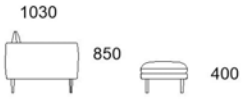

Renn sofa

SPECS