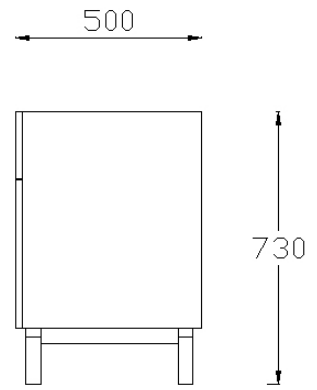

Timpilypa sideboard

SPECS

SYDNEY

269 Military Road, Cremorne 2090
02 9908 2660

MELBOURNE

681 Chapel Street, South Yarra 3141
03 9826 8777

FANULI
SYDNEY MELBOURNE EST 1976