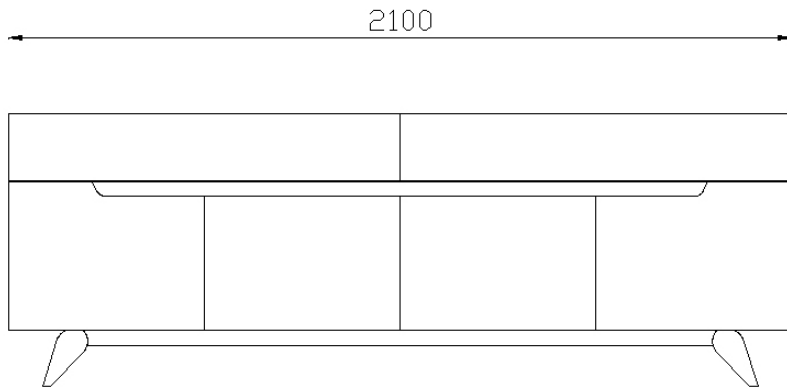

Timpilypa sideboard

SPECS

SYDNEY

269 Military Road, Cremorne 2090
02 9908 2660

MELBOURNE

681 Chapel Street, South Yarra 3141
03 9826 8777

FANULI
SYDNEY MELBOURNE EST 1976