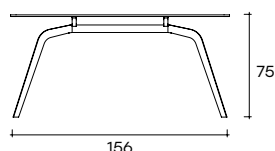

*Console with 12 mm fused, tempered and back-lacquered glass top with metallic paints. Painted metal base, "Lava Grey" finish.*

portata sul piano: 50 kg  
load capacity on top: 50 kg

dimensioni L, P, H  
dimensions L, W, H  
(cm)

COD./CODE

L

P/W

H

peso netto  
net weight  
(kg)

peso lordo  
gross weight  
(kg)

volume imballo  
package volume  
(m<sup>3</sup>)

Consolle con piano in vetro fuso.  
Console with fused glass top.