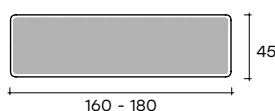

*Console with 12 mm fused, tempered and back-lacquered glass top with metallic paints. Painted metal base, "Lava Grey" finish.*

portata sul piano: 50 kg  
load capacity on top: 50 kg

dimensioni L, P, H  
dimensions L, W, H  
(cm)