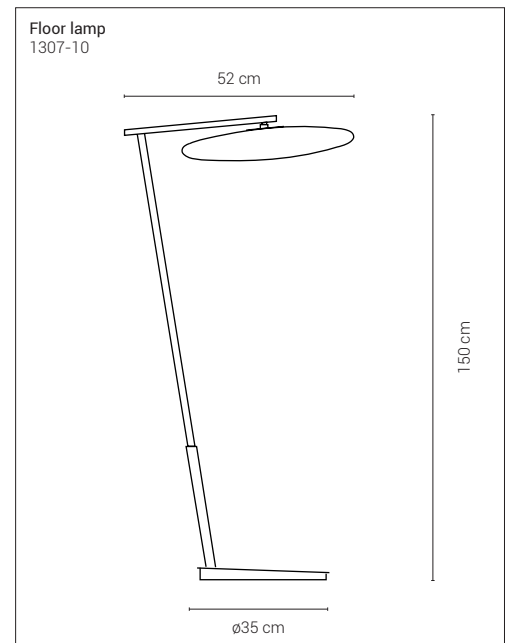

Metal Finishes

Brushed bronze

Matt graphite