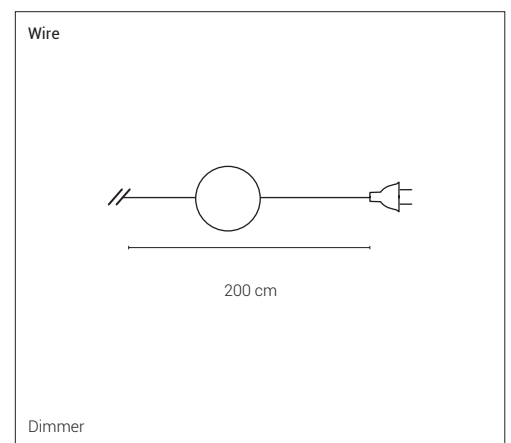

Metal Finishes

Brushed bronze

Matt graphite