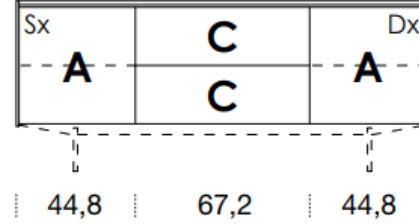

3

CONFIGURATION

1588mm

461mm deep
483mm high exc. feet

- Floor-standing
- Metal feet
- Wall-hung

- **A** = door
- **R** = drop-down
- **C** = drawer
- **G** = open compartment
- **AU** = audio front
- **RU** = drop-down audio front
- **RV** = drop-down with glass front
- **Sx** = Left-hand opening
- **Dx** = Right-hand opening

LOWBOARD / MEDIA UNIT

FANULI

[Back to index](#)