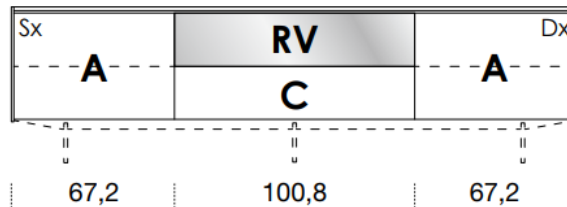

3

CONFIGURATION

2372mm

461mm deep
483mm high exc. feet

- Floor-standing
- Metal feet
- Wall-hung

- **A** = door
- **R** = drop-down
- **C** = drawer
- **G** = open compartment
- **AU** = audio front
- **RU** = drop-down audio front
- **RV** = drop-down with glass front
- **Sx** = Left-hand opening
- **Dx** = Right-hand opening

LOWBOARD / MEDIA UNIT

FANULI

[Back to index](#)