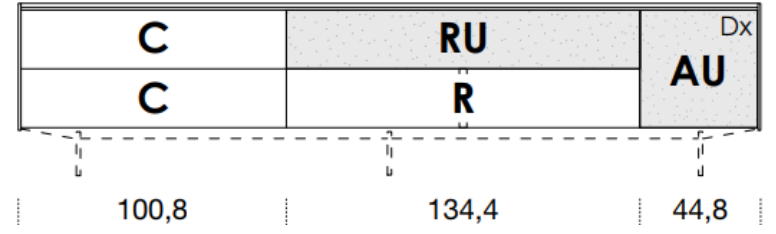

3

CONFIGURATION

2820mm

461mm deep
483mm high exc. feet

- Floor-standing
- Metal feet
- Wall-hung

- **A** = door
- **R** = drop-down
- **C** = drawer
- **G** = open compartment
- **AU** = audio front
- **RU** = drop-down audio front
- **RV** = drop-down with glass front
- **Sx** = Left-hand opening
- **Dx** = Right-hand opening

LOWBOARD / MEDIA UNIT

FANULI

[Back to index](#)