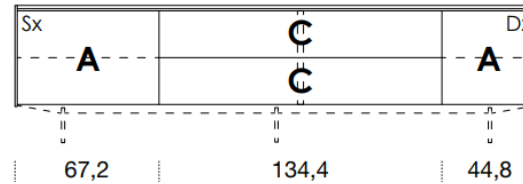

[Back to index](#)

3

CONFIGURATION

2708mm

461mm deep
483mm high exc. feet

- Floor-standing
- Metal feet
- Wall-hung

A = door
R = drop-down
C = drawer
G = open compartment
AU = audio front
RU = drop-down audio front
RV = drop-down with glass front
Sx = Left-hand opening
Dx = Right-hand opening