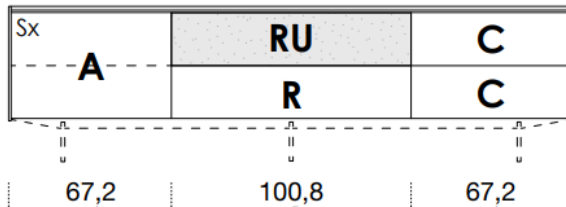

3

CONFIGURATION

2372mm

461mm deep
483mm high exc. feet

- Floor-standing
- Metal feet
- Wall-hung

- **A** = door
- **R** = drop-down
- **C** = drawer
- **G** = open compartment
- **AU** = audio front
- **RU** = drop-down audio front
- **RV** = drop-down with glass front
- **Sx** = Left-hand opening
- **Dx** = Right-hand opening

LOWBOARD / MEDIA UNIT

FANULI

[Back to index](#)