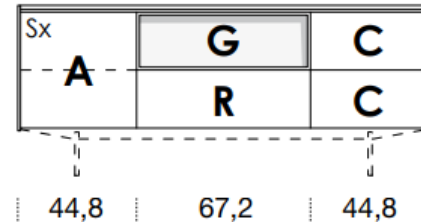

3

CONFIGURATION

1588mm

461mm deep
483mm high exc. feet

- Floor-standing
- Metal feet
- Wall-hung

- **A** = door
- **R** = drop-down
- **C** = drawer
- **G** = open compartment
- **AU** = audio front
- **RU** = drop-down audio front
- **RV** = drop-down with glass front
- **Sx** = Left-hand opening
- **Dx** = Right-hand opening

LOWBOARD / MEDIA UNIT

FANULI

[Back to index](#)