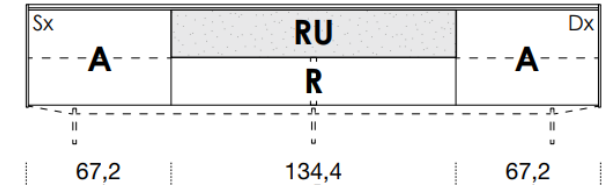

3

CONFIGURATION

2708mm

461mm deep
483mm high exc. feet

- Floor-standing
- Metal feet
- Wall-hung

A = door
R = drop-down
C = drawer
G = open compartment
AU = audio front
RU = drop-down audio front
RV = drop-down with glass front
Sx = Left-hand opening
Dx = Right-hand opening

LOWBOARD / MEDIA UNIT

FANULI

[Back to index](#)