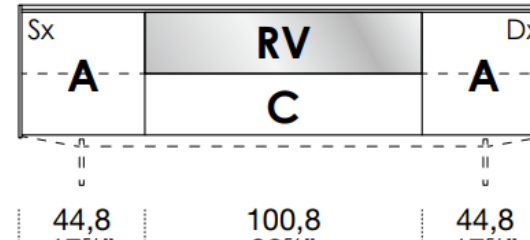

3

CONFIGURATION

1924mm

461mm deep
483mm high exc. feet

- Floor-standing
- Metal feet
- Wall-hung

- **A** = door
- **R** = drop-down
- **C** = drawer
- **G** = open compartment
- **AU** = audio front
- **RU** = drop-down audio front
- **RV** = drop-down with glass front
- **Sx** = Left-hand opening
- **Dx** = Right-hand opening

LOWBOARD / MEDIA UNIT

FANULI

[Back to index](#)