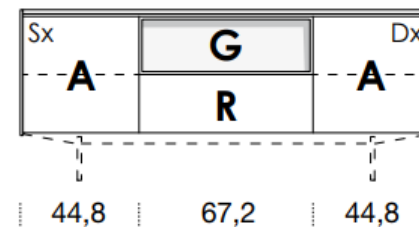

3

CONFIGURATION

1588mm

461mm deep
483mm high exc. feet

- Floor-standing
- Metal feet
- Wall-hung

- **A** = door
- **R** = drop-down
- **C** = drawer
- **G** = open compartment
- **AU** = audio front
- **RU** = drop-down audio front
- **RV** = drop-down with glass front
- **Sx** = Left-hand opening
- **Dx** = Right-hand opening

LOWBOARD / MEDIA UNIT

FANULI

[Back to index](#)