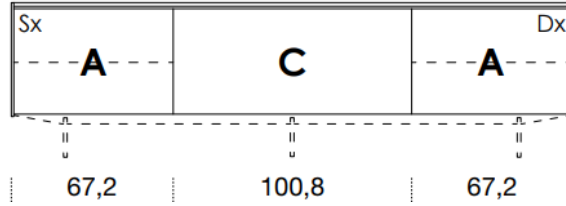

3

CONFIGURATION

2372mm

461mm deep
483mm high exc. feet

- Floor-standing
- Metal feet
- Wall-hung

- **A** = door
- **R** = drop-down
- **C** = drawer
- **G** = open compartment
- **AU** = audio front
- **RU** = drop-down audio front
- **RV** = drop-down with glass front
- **Sx** = Left-hand opening
- **Dx** = Right-hand opening

LOWBOARD / MEDIA UNIT

FANULI

[Back to index](#)