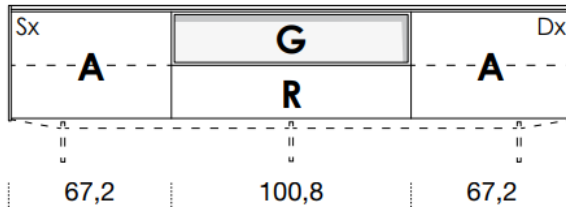

3

CONFIGURATION

2372mm

461mm deep
483mm high exc. feet

- Floor-standing
- Metal feet
- Wall-hung

- **A** = door
- **R** = drop-down
- **C** = drawer
- **G** = open compartment
- **AU** = audio front
- **RU** = drop-down audio front
- **RV** = drop-down with glass front
- **Sx** = Left-hand opening
- **Dx** = Right-hand opening

LOWBOARD / MEDIA UNIT

FANULI

[Back to index](#)