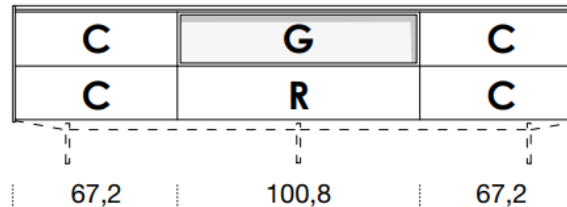

3

CONFIGURATION

2372mm

461mm deep
483mm high exc. feet

- Floor-standing
- Metal feet
- Wall-hung

- **A** = door
- **R** = drop-down
- **C** = drawer
- **G** = open compartment
- **AU** = audio front
- **RU** = drop-down audio front
- **RV** = drop-down with glass front
- **Sx** = Left-hand opening
- **Dx** = Right-hand opening

LOWBOARD / MEDIA UNIT

FANULI

[Back to index](#)