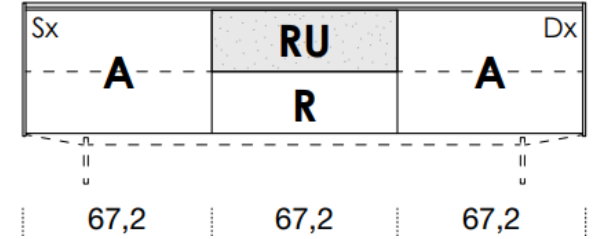

[Back to index](#)

3

CONFIGURATION

2260mm

461mm deep
483mm high exc. feet

- Floor-standing
- Metal feet
- Wall-hung

- A** = door
- R** = drop-down
- C** = drawer
- G** = open compartment
- AU** = audio front
- RU** = drop-down audio front
- RV** = drop-down with glass front
- Sx** = Left-hand opening
- Dx** = Right-hand opening