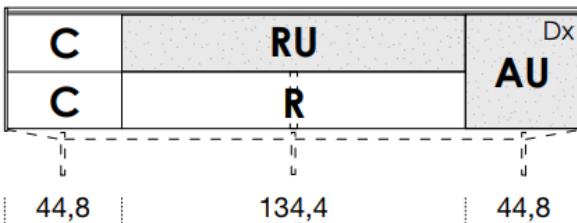

3

CONFIGURATION

2260mm

461mm deep
483mm high exc. feet

- Floor-standing
- Metal feet
- Wall-hung

- **A** = door
- **R** = drop-down
- **C** = drawer
- **G** = open compartment
- **AU** = audio front
- **RU** = drop-down audio front
- **RV** = drop-down with glass front
- **Sx** = Left-hand opening
- **Dx** = Right-hand opening

LOWBOARD / MEDIA UNIT

FANULI

[Back to index](#)