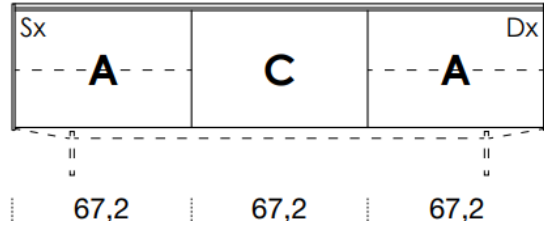

[Back to index](#)

3

CONFIGURATION

2260mm

461mm deep
483mm high exc. feet

- Floor-standing
- Metal feet
- Wall-hung

- A** = door
- R** = drop-down
- C** = drawer
- G** = open compartment
- AU** = audio front
- RU** = drop-down audio front
- RV** = drop-down with glass front
- Sx** = Left-hand opening
- Dx** = Right-hand opening