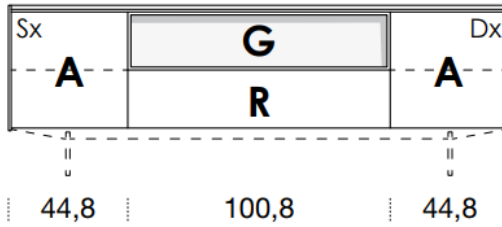

3

CONFIGURATION

1924mm

461mm deep
483mm high exc. feet

- Floor-standing
- Metal feet
- Wall-hung

- **A** = door
- **R** = drop-down
- **C** = drawer
- **G** = open compartment
- **AU** = audio front
- **RU** = drop-down audio front
- **RV** = drop-down with glass front
- **Sx** = Left-hand opening
- **Dx** = Right-hand opening

LOWBOARD / MEDIA UNIT

FANULI

[Back to index](#)