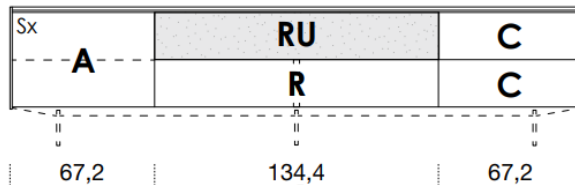

3

CONFIGURATION

2708mm

461mm deep
483mm high exc. feet

- Floor-standing
- Metal feet
- Wall-hung

A = door
R = drop-down
C = drawer
G = open compartment
AU = audio front
RU = drop-down audio front
RV = drop-down with glass front
Sx = Left-hand opening
Dx = Right-hand opening

LOWBOARD / MEDIA UNIT

FANULI

[Back to index](#)