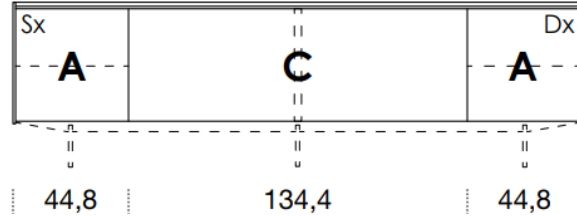

3

CONFIGURATION

2260mm

461mm deep
483mm high exc. feet

- Floor-standing
- Metal feet
- Wall-hung

- **A** = door
- **R** = drop-down
- **C** = drawer
- **G** = open compartment
- **AU** = audio front
- **RU** = drop-down audio front
- **RV** = drop-down with glass front
- **Sx** = Left-hand opening
- **Dx** = Right-hand opening

LOWBOARD / MEDIA UNIT

FANULI

[Back to index](#)