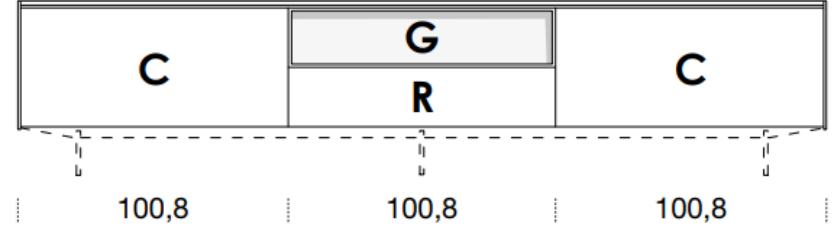

3

CONFIGURATION

3044mm

461mm deep
483mm high exc. feet

- Floor-standing
- Metal feet
- Wall-hung

- **A** = door
- **R** = drop-down
- **C** = drawer
- **G** = open compartment
- **AU** = audio front
- **RU** = drop-down audio front
- **RV** = drop-down with glass front
- **Sx** = Left-hand opening
- **Dx** = Right-hand opening

LOWBOARD / MEDIA UNIT

FANULI

[Back to index](#)