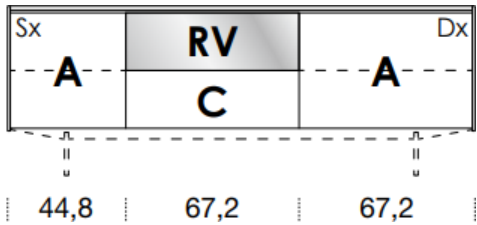

3

CONFIGURATION

1812mm

461mm deep
483mm high exc. feet

- Floor-standing
- Metal feet
- Wall-hung

- **A** = door
- **R** = drop-down
- **C** = drawer
- **G** = open compartment
- **AU** = audio front
- **RU** = drop-down audio front
- **RV** = drop-down with glass front
- **Sx** = Left-hand opening
- **Dx** = Right-hand opening

LOWBOARD / MEDIA UNIT

FANULI

[Back to index](#)