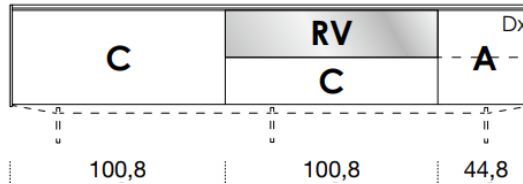

3

CONFIGURATION

2484mm

461mm deep
483mm high exc. feet

- Floor-standing
- Metal feet
- Wall-hung

A = door
R = drop-down
C = drawer
G = open compartment
AU = audio front
RU = drop-down audio front
RV = drop-down with glass front
Sx = Left-hand opening
Dx = Right-hand opening

LOWBOARD / MEDIA UNIT

FANULI

[Back to index](#)