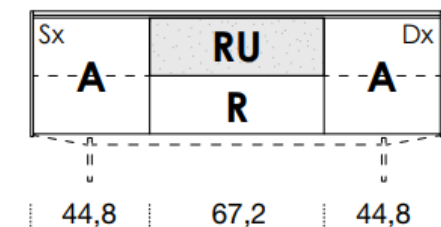

3

CONFIGURATION

1588mm

461mm deep
483mm high exc. feet

- Floor-standing
- Metal feet
- Wall-hung

- **A** = door
- **R** = drop-down
- **C** = drawer
- **G** = open compartment
- **AU** = audio front
- **RU** = drop-down audio front
- **RV** = drop-down with glass front
- **Sx** = Left-hand opening
- **Dx** = Right-hand opening

LOWBOARD / MEDIA UNIT

FANULI

[Back to index](#)