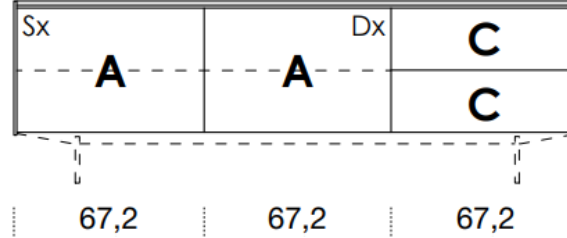

[Back to index](#)

3

CONFIGURATION

2260mm

461mm deep
483mm high exc. feet

- Floor-standing
- Metal feet
- Wall-hung

- A** = door
- R** = drop-down
- C** = drawer
- G** = open compartment
- AU** = audio front
- RU** = drop-down audio front
- RV** = drop-down with glass front
- Sx** = Left-hand opening
- Dx** = Right-hand opening