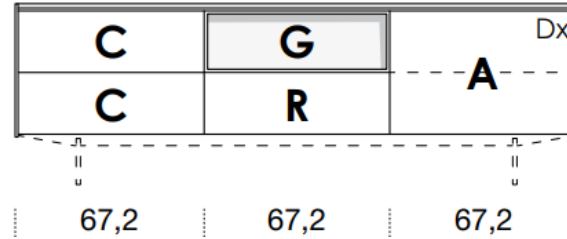

[Back to index](#)

3

CONFIGURATION

2260mm

461mm deep
483mm high exc. feet

- Floor-standing
- Metal feet
- Wall-hung

- A** = door
- R** = drop-down
- C** = drawer
- G** = open compartment
- AU** = audio front
- RU** = drop-down audio front
- RV** = drop-down with glass front
- Sx** = Left-hand opening
- Dx** = Right-hand opening