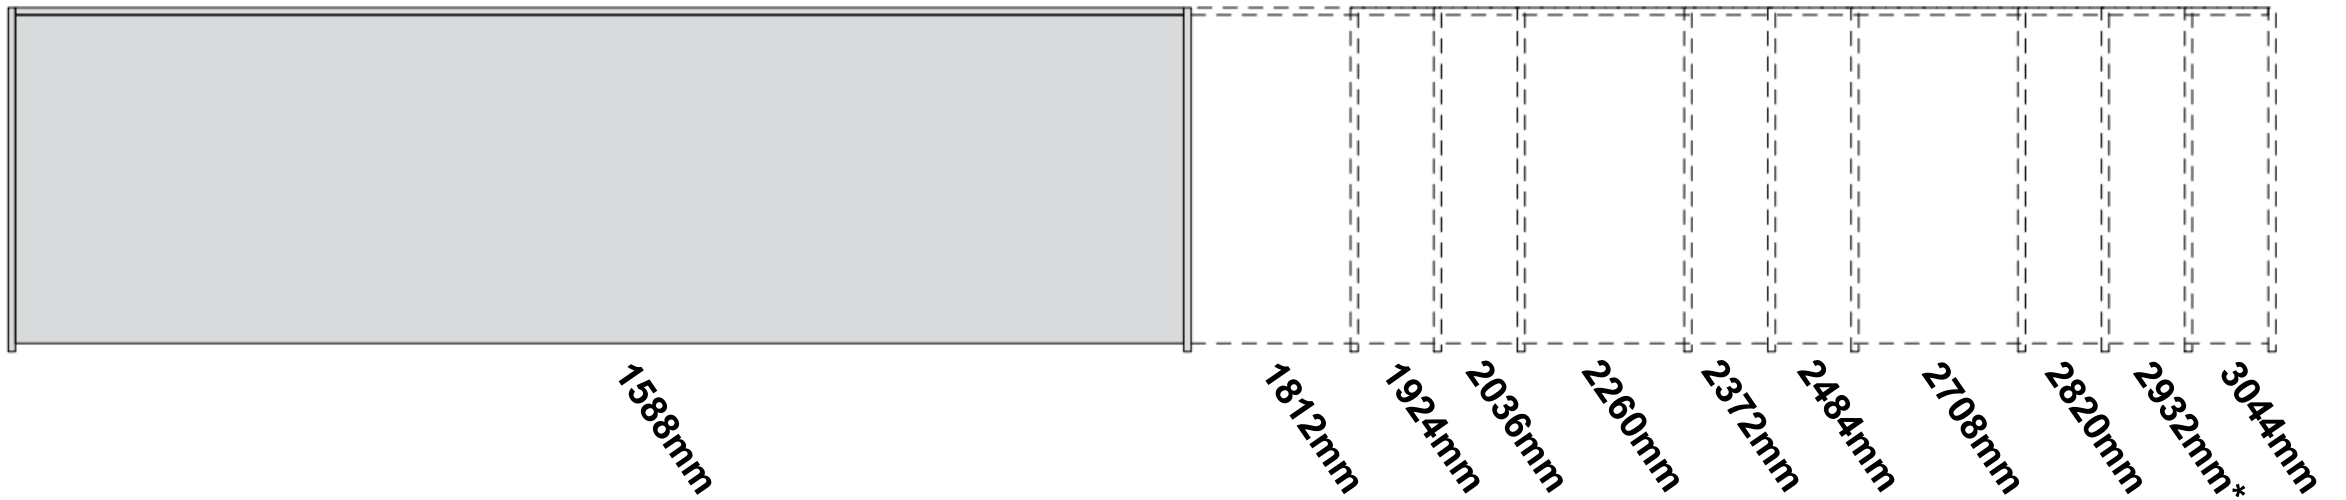

WIDTH

Select your overall width

*Click on the preferred width below to see the configuration options available

*Enquire for configuration options

[Back to index](#)