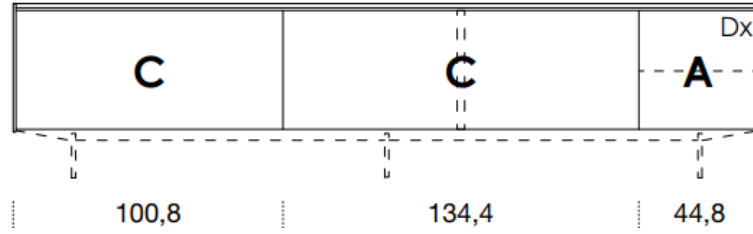

3

CONFIGURATION

2820mm

461mm deep
483mm high exc. feet

- Floor-standing
- Metal feet
- Wall-hung

- **A** = door
- **R** = drop-down
- **C** = drawer
- **G** = open compartment
- **AU** = audio front
- **RU** = drop-down audio front
- **RV** = drop-down with glass front
- **Sx** = Left-hand opening
- **Dx** = Right-hand opening

LOWBOARD / MEDIA UNIT

FANULI

[Back to index](#)