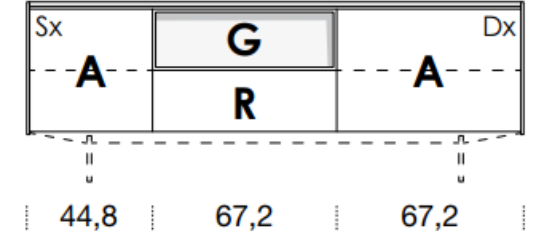

3

CONFIGURATION

1812mm

461mm deep
483mm high exc. feet

- Floor-standing
- Metal feet
- Wall-hung

- **A** = door
- **R** = drop-down
- **C** = drawer
- **G** = open compartment
- **AU** = audio front
- **RU** = drop-down audio front
- **RV** = drop-down with glass front
- **Sx** = Left-hand opening
- **Dx** = Right-hand opening

LOWBOARD / MEDIA UNIT

FANULI

[Back to index](#)