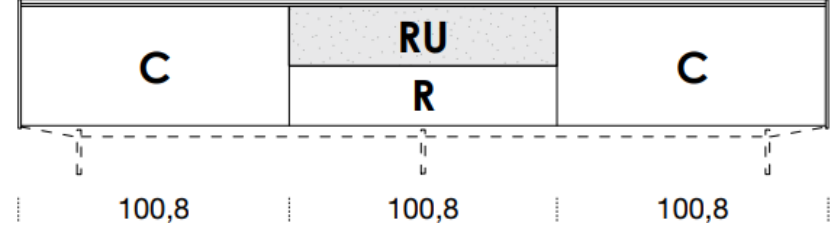

3

CONFIGURATION

3044mm

461mm deep
483mm high exc. feet

- Floor-standing
- Metal feet
- Wall-hung

- **A** = door
- **R** = drop-down
- **C** = drawer
- **G** = open compartment
- **AU** = audio front
- **RU** = drop-down audio front
- **RV** = drop-down with glass front
- **Sx** = Left-hand opening
- **Dx** = Right-hand opening

LOWBOARD / MEDIA UNIT

FANULI

[Back to index](#)