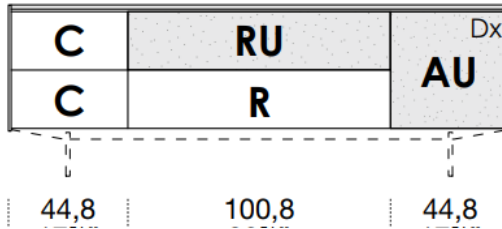

3

CONFIGURATION

1924mm

461mm deep
483mm high exc. feet

- Floor-standing
- Metal feet
- Wall-hung

- **A** = door
- **R** = drop-down
- **C** = drawer
- **G** = open compartment
- **AU** = audio front
- **RU** = drop-down audio front
- **RV** = drop-down with glass front
- **Sx** = Left-hand opening
- **Dx** = Right-hand opening

LOWBOARD / MEDIA UNIT

FANULI

[Back to index](#)