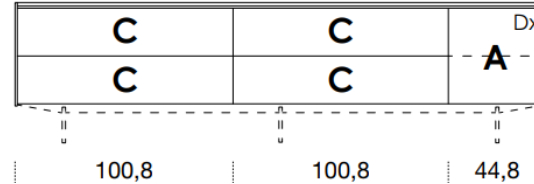

3

CONFIGURATION

2484mm

461mm deep
483mm high exc. feet

- Floor-standing
- Metal feet
- Wall-hung

A = door
R = drop-down
C = drawer
G = open compartment
AU = audio front
RU = drop-down audio front
RV = drop-down with glass front
Sx = Left-hand opening
Dx = Right-hand opening

LOWBOARD / MEDIA UNIT

FANULI

[Back to index](#)