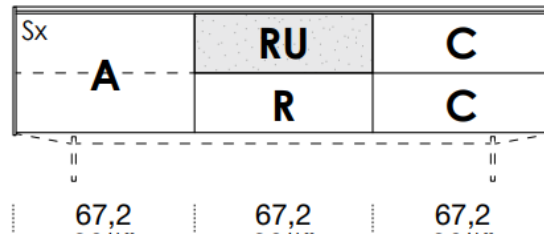

[Back to index](#)

3

CONFIGURATION

2260mm

461mm deep
483mm high exc. feet

- Floor-standing
- Metal feet
- Wall-hung

- A** = door
- R** = drop-down
- C** = drawer
- G** = open compartment
- AU** = audio front
- RU** = drop-down audio front
- RV** = drop-down with glass front
- Sx** = Left-hand opening
- Dx** = Right-hand opening