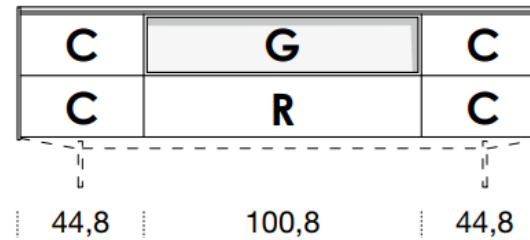

3

CONFIGURATION

1924mm

461mm deep
483mm high exc. feet

- Floor-standing
- Metal feet
- Wall-hung

- **A** = door
- **R** = drop-down
- **C** = drawer
- **G** = open compartment
- **AU** = audio front
- **RU** = drop-down audio front
- **RV** = drop-down with glass front
- **Sx** = Left-hand opening
- **Dx** = Right-hand opening

LOWBOARD / MEDIA UNIT

FANULI

[Back to index](#)