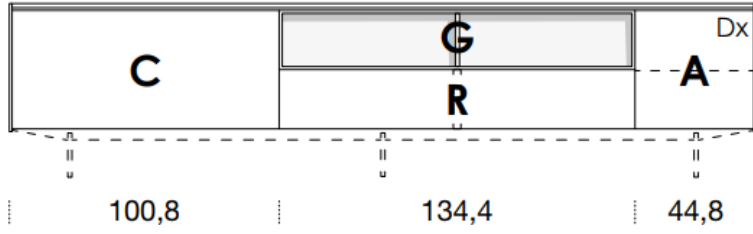

3

CONFIGURATION

2820mm

461mm deep
483mm high exc. feet

- Floor-standing
- Metal feet
- Wall-hung

- **A** = door
- **R** = drop-down
- **C** = drawer
- **G** = open compartment
- **AU** = audio front
- **RU** = drop-down audio front
- **RV** = drop-down with glass front
- **Sx** = Left-hand opening
- **Dx** = Right-hand opening

LOWBOARD / MEDIA UNIT

FANULI

[Back to index](#)