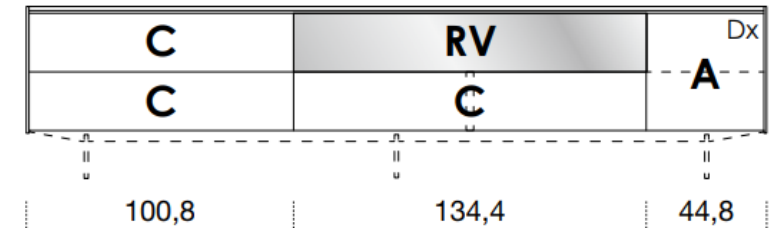

3

CONFIGURATION

2820mm

461mm deep
483mm high exc. feet

- Floor-standing
- Metal feet
- Wall-hung

- **A** = door
- **R** = drop-down
- **C** = drawer
- **G** = open compartment
- **AU** = audio front
- **RU** = drop-down audio front
- **RV** = drop-down with glass front
- **Sx** = Left-hand opening
- **Dx** = Right-hand opening

LOWBOARD / MEDIA UNIT

FANULI

[Back to index](#)