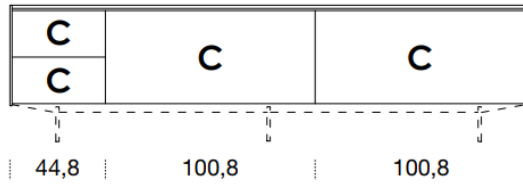

3

CONFIGURATION

2484mm

461mm deep
483mm high exc. feet

- Floor-standing
- Metal feet
- Wall-hung

A = door
R = drop-down
C = drawer
G = open compartment
AU = audio front
RU = drop-down audio front
RV = drop-down with glass front
Sx = Left-hand opening
Dx = Right-hand opening

LOWBOARD / MEDIA UNIT

FANULI

[Back to index](#)