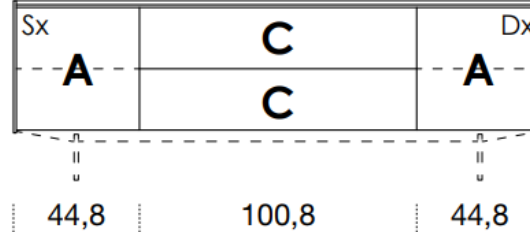

3

CONFIGURATION

1924mm

461mm deep
483mm high exc. feet

- Floor-standing
- Metal feet
- Wall-hung

- **A** = door
- **R** = drop-down
- **C** = drawer
- **G** = open compartment
- **AU** = audio front
- **RU** = drop-down audio front
- **RV** = drop-down with glass front
- **Sx** = Left-hand opening
- **Dx** = Right-hand opening

LOWBOARD / MEDIA UNIT

FANULI

[Back to index](#)