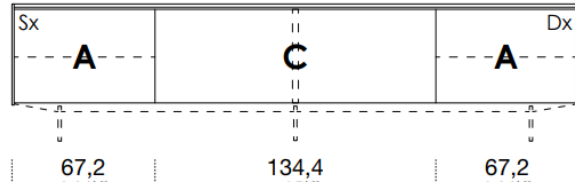

3

CONFIGURATION

2708mm

461mm deep
483mm high exc. feet

- Floor-standing
- Metal feet
- Wall-hung

A = door
R = drop-down
C = drawer
G = open compartment
AU = audio front
RU = drop-down audio front
RV = drop-down with glass front
Sx = Left-hand opening
Dx = Right-hand opening

LOWBOARD / MEDIA UNIT

FANULI

[Back to index](#)