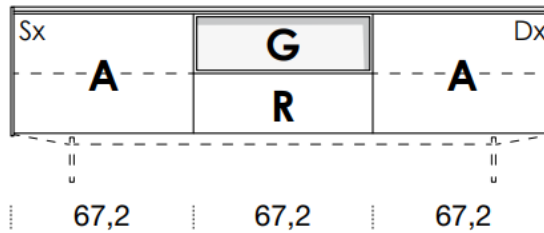

[Back to index](#)

3

CONFIGURATION

1588mm

461mm deep
483mm high exc. feet

- Floor-standing
- Metal feet
- Wall-hung

- A** = door
- R** = drop-down
- C** = drawer
- G** = open compartment
- AU** = audio front
- RU** = drop-down audio front
- RV** = drop-down with glass front
- Sx** = Left-hand opening
- Dx** = Right-hand opening

LOWBOARD / MEDIA UNIT

FANULI

[Back to index](#)

3

CONFIGURATION

2036mm

461mm deep
483mm high exc. feet

- Floor-standing
- Metal feet
- Wall-hung

[Back to index](#)

3

CONFIGURATION

2260mm

461mm deep
483mm high exc. feet

- Floor-standing
- Metal feet
- Wall-hung

- A** = door
- R** = drop-down
- C** = drawer
- G** = open compartment
- AU** = audio front
- RU** = drop-down audio front
- RV** = drop-down with glass front
- Sx** = Left-hand opening
- Dx** = Right-hand opening