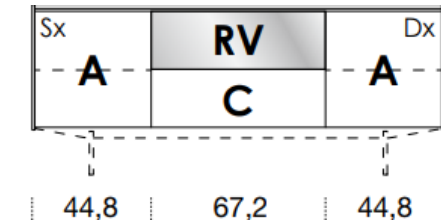

3

CONFIGURATION

1588mm

461mm deep
483mm high exc. feet

- Floor-standing
- Metal feet
- Wall-hung

- **A** = door
- **R** = drop-down
- **C** = drawer
- **G** = open compartment
- **AU** = audio front
- **RU** = drop-down audio front
- **RV** = drop-down with glass front
- **Sx** = Left-hand opening
- **Dx** = Right-hand opening

LOWBOARD / MEDIA UNIT

FANULI

[Back to index](#)