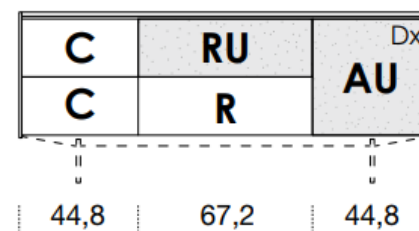

3

CONFIGURATION

1588mm

461mm deep
483mm high exc. feet

- Floor-standing
- Metal feet
- Wall-hung

- **A** = door
- **R** = drop-down
- **C** = drawer
- **G** = open compartment
- **AU** = audio front
- **RU** = drop-down audio front
- **RV** = drop-down with glass front
- **Sx** = Left-hand opening
- **Dx** = Right-hand opening

LOWBOARD / MEDIA UNIT

FANULI

[Back to index](#)