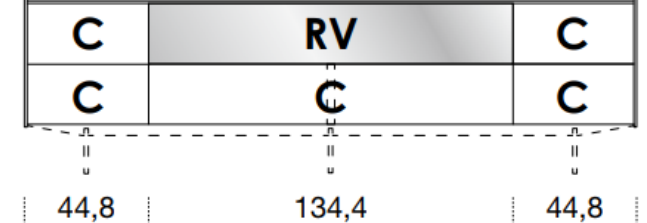

3

CONFIGURATION

2260mm

461mm deep
483mm high exc. feet

- Floor-standing
- Metal feet
- Wall-hung

- **A** = door
- **R** = drop-down
- **C** = drawer
- **G** = open compartment
- **AU** = audio front
- **RU** = drop-down audio front
- **RV** = drop-down with glass front
- **Sx** = Left-hand opening
- **Dx** = Right-hand opening

LOWBOARD / MEDIA UNIT

FANULI

[Back to index](#)