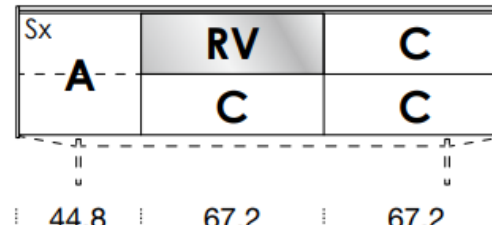

3

CONFIGURATION

1812mm

461mm deep
483mm high exc. feet

- Floor-standing
- Metal feet
- Wall-hung

- **A** = door
- **R** = drop-down
- **C** = drawer
- **G** = open compartment
- **AU** = audio front
- **RU** = drop-down audio front
- **RV** = drop-down with glass front
- **Sx** = Left-hand opening
- **Dx** = Right-hand opening

LOWBOARD / MEDIA UNIT

FANULI

[Back to index](#)