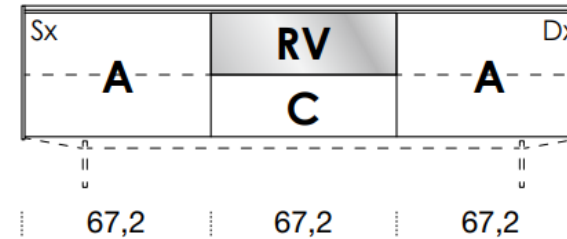

[Back to index](#)

3

CONFIGURATION

2260mm

461mm deep
483mm high exc. feet

- Floor-standing
- Metal feet
- Wall-hung

- A** = door
- R** = drop-down
- C** = drawer
- G** = open compartment
- AU** = audio front
- RU** = drop-down audio front
- RV** = drop-down with glass front
- Sx** = Left-hand opening
- Dx** = Right-hand opening