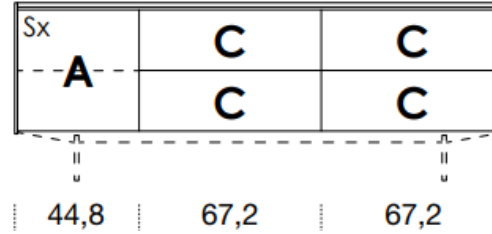

3

CONFIGURATION

1812mm

461mm deep
483mm high exc. feet

- Floor-standing
- Metal feet
- Wall-hung

- **A** = door
- **R** = drop-down
- **C** = drawer
- **G** = open compartment
- **AU** = audio front
- **RU** = drop-down audio front
- **RV** = drop-down with glass front
- **Sx** = Left-hand opening
- **Dx** = Right-hand opening

LOWBOARD / MEDIA UNIT

FANULI

[Back to index](#)