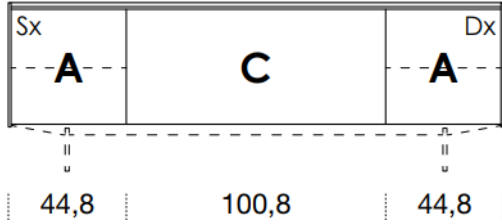

3

CONFIGURATION

1924mm

461mm deep
483mm high exc. feet

- Floor-standing
- Metal feet
- Wall-hung

- **A** = door
- **R** = drop-down
- **C** = drawer
- **G** = open compartment
- **AU** = audio front
- **RU** = drop-down audio front
- **RV** = drop-down with glass front
- **Sx** = Left-hand opening
- **Dx** = Right-hand opening

LOWBOARD / MEDIA UNIT

FANULI

[Back to index](#)