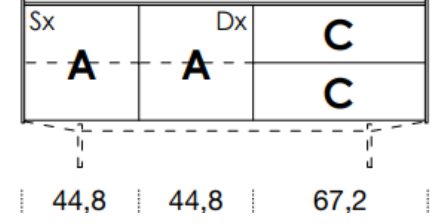

3

CONFIGURATION

1588mm

461mm deep
483mm high exc. feet

- Floor-standing
- Metal feet
- Wall-hung

- **A** = door
- **R** = drop-down
- **C** = drawer
- **G** = open compartment
- **AU** = audio front
- **RU** = drop-down audio front
- **RV** = drop-down with glass front
- **Sx** = Left-hand opening
- **Dx** = Right-hand opening

LOWBOARD / MEDIA UNIT

FANULI

[Back to index](#)