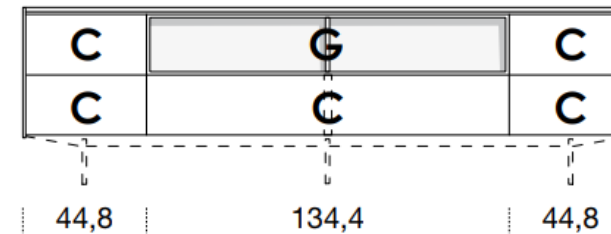

3

CONFIGURATION

2260mm

461mm deep
483mm high exc. feet

- Floor-standing
- Metal feet
- Wall-hung

- **A** = door
- **R** = drop-down
- **C** = drawer
- **G** = open compartment
- **AU** = audio front
- **RU** = drop-down audio front
- **RV** = drop-down with glass front
- **Sx** = Left-hand opening
- **Dx** = Right-hand opening

LOWBOARD / MEDIA UNIT

FANULI

[Back to index](#)