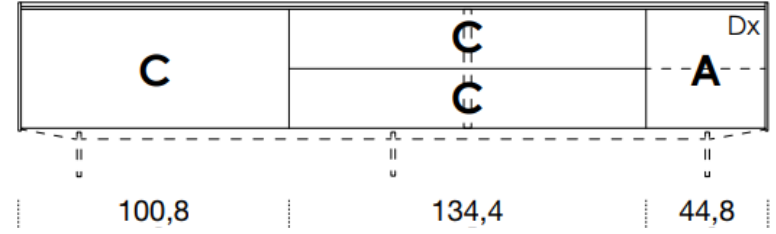

3

CONFIGURATION

2820mm

461mm deep
483mm high exc. feet

- Floor-standing
- Metal feet
- Wall-hung

- **A** = door
- **R** = drop-down
- **C** = drawer
- **G** = open compartment
- **AU** = audio front
- **RU** = drop-down audio front
- **RV** = drop-down with glass front
- **Sx** = Left-hand opening
- **Dx** = Right-hand opening

LOWBOARD / MEDIA UNIT

FANULI

[Back to index](#)