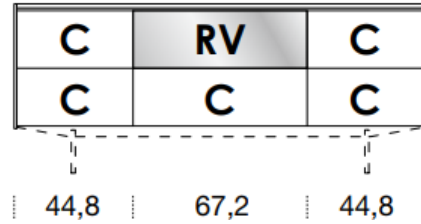

3

CONFIGURATION

1588mm

461mm deep
483mm high exc. feet

- Floor-standing
- Metal feet
- Wall-hung

- **A** = door
- **R** = drop-down
- **C** = drawer
- **G** = open compartment
- **AU** = audio front
- **RU** = drop-down audio front
- **RV** = drop-down with glass front
- **Sx** = Left-hand opening
- **Dx** = Right-hand opening

LOWBOARD / MEDIA UNIT

FANULI

[Back to index](#)