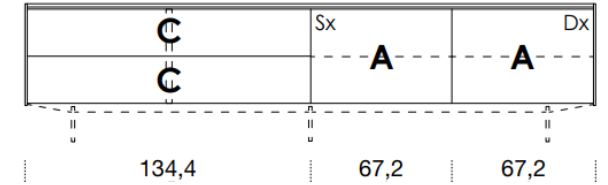

3

CONFIGURATION

2708mm

461mm deep
483mm high exc. feet

- Floor-standing
- Metal feet
- Wall-hung

A = door
R = drop-down
C = drawer
G = open compartment
AU = audio front
RU = drop-down audio front
RV = drop-down with glass front
Sx = Left-hand opening
Dx = Right-hand opening

LOWBOARD / MEDIA UNIT

FANULI

[Back to index](#)