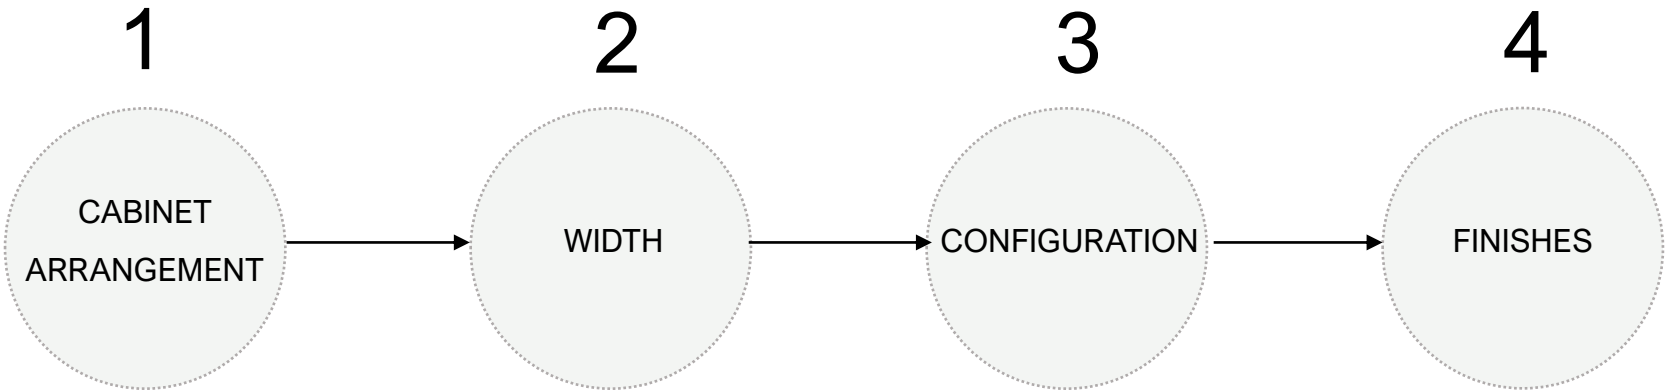

MAXIMA COLLECTION

LOWBOARD / MEDIA UNIT

FANULI

MADE IN ITALY

The MAXIMA collection offers over 200 designs and configurations across 4 different cabinet arrangements that can meet every kind of interior design function.

MAXIMA

LOWBOARD / MEDIA UNIT

FANULI

Selection process

1

CABINET
ARRANGEMENT

1/4

This document refers to this cabinet arrangement. For all other arrangements, please refer to their respective spec sheets.