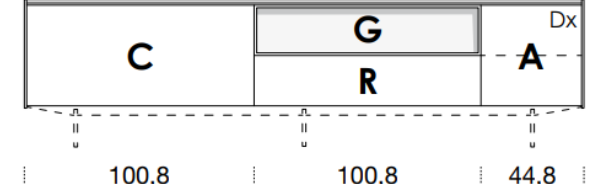

3

CONFIGURATION

2484mm

461mm deep
483mm high exc. feet

- Floor-standing
- Metal feet
- Wall-hung

A = door
R = drop-down
C = drawer
G = open compartment
AU = audio front
RU = drop-down audio front
RV = drop-down with glass front
Sx = Left-hand opening
Dx = Right-hand opening

LOWBOARD / MEDIA UNIT

FANULI

[Back to index](#)