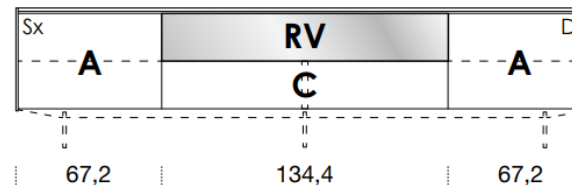

3

CONFIGURATION

2708mm

461mm deep
483mm high exc. feet

- Floor-standing
- Metal feet
- Wall-hung

A = door
R = drop-down
C = drawer
G = open compartment
AU = audio front
RU = drop-down audio front
RV = drop-down with glass front
Sx = Left-hand opening
Dx = Right-hand opening

LOWBOARD / MEDIA UNIT

FANULI

[Back to index](#)