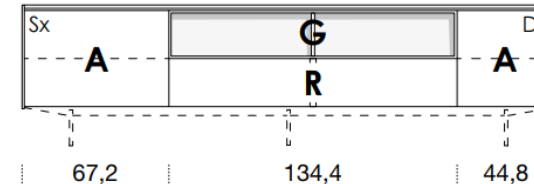

[Back to index](#)

3

CONFIGURATION

2708mm

461mm deep
483mm high exc. feet

- Floor-standing
- Metal feet
- Wall-hung

A = door
R = drop-down
C = drawer
G = open compartment
AU = audio front
RU = drop-down audio front
RV = drop-down with glass front
Sx = Left-hand opening
Dx = Right-hand opening