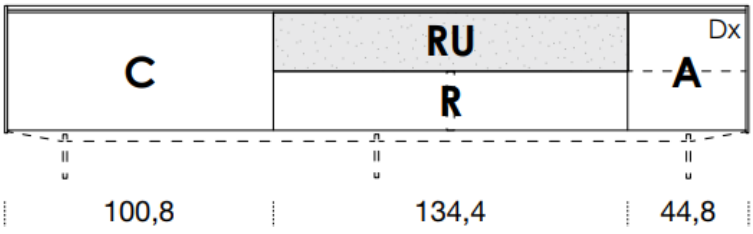

3

CONFIGURATION

2820mm

461mm deep
483mm high exc. feet

- Floor-standing
- Metal feet
- Wall-hung

- **A** = door
- **R** = drop-down
- **C** = drawer
- **G** = open compartment
- **AU** = audio front
- **RU** = drop-down audio front
- **RV** = drop-down with glass front
- **Sx** = Left-hand opening
- **Dx** = Right-hand opening

LOWBOARD / MEDIA UNIT

FANULI

[Back to index](#)