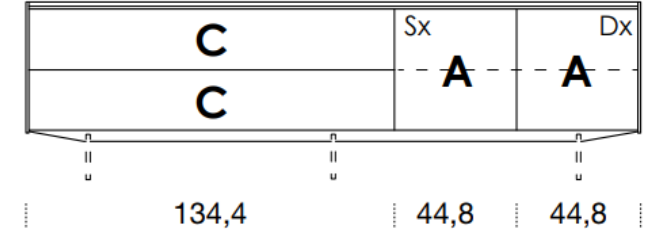

3

CONFIGURATION

2260mm

461mm deep
483mm high exc. feet

- Floor-standing
- Metal feet
- Wall-hung

- **A** = door
- **R** = drop-down
- **C** = drawer
- **G** = open compartment
- **AU** = audio front
- **RU** = drop-down audio front
- **RV** = drop-down with glass front
- **Sx** = Left-hand opening
- **Dx** = Right-hand opening

LOWBOARD / MEDIA UNIT

FANULI

[Back to index](#)