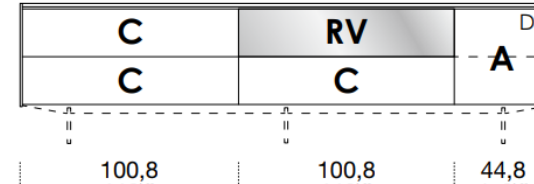

3

CONFIGURATION

2484mm

461mm deep
483mm high exc. feet

- Floor-standing
- Metal feet
- Wall-hung

A = door
R = drop-down
C = drawer
G = open compartment
AU = audio front
RU = drop-down audio front
RV = drop-down with glass front
Sx = Left-hand opening
Dx = Right-hand opening

LOWBOARD / MEDIA UNIT

FANULI

[Back to index](#)