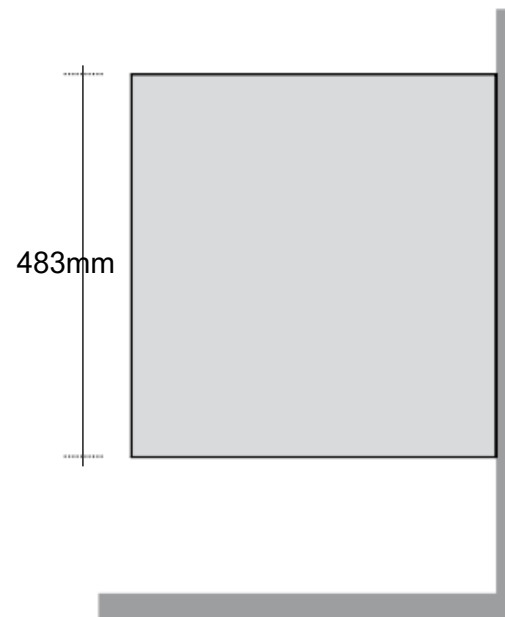

1

LOWBOARD / MEDIA UNIT

FANULI

Wall-hung