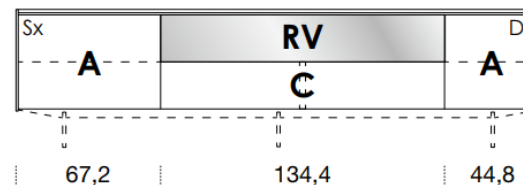

[Back to index](#)

3

CONFIGURATION

2708mm

461mm deep
483mm high exc. feet

- Floor-standing
- Metal feet
- Wall-hung

A = door
R = drop-down
C = drawer
G = open compartment
AU = audio front
RU = drop-down audio front
RV = drop-down with glass front
Sx = Left-hand opening
Dx = Right-hand opening