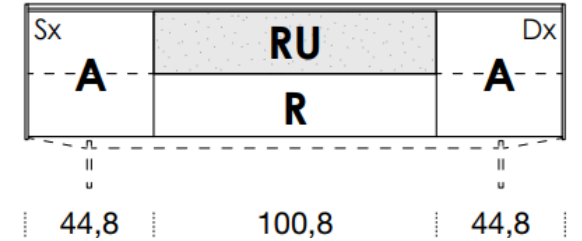

3

CONFIGURATION

1924mm

461mm deep
483mm high exc. feet

- Floor-standing
- Metal feet
- Wall-hung

- **A** = door
- **R** = drop-down
- **C** = drawer
- **G** = open compartment
- **AU** = audio front
- **RU** = drop-down audio front
- **RV** = drop-down with glass front
- **Sx** = Left-hand opening
- **Dx** = Right-hand opening

LOWBOARD / MEDIA UNIT

FANULI

[Back to index](#)