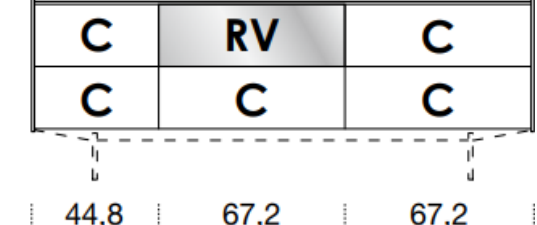

3

CONFIGURATION

1812mm

461mm deep
483mm high exc. feet

- Floor-standing
- Metal feet
- Wall-hung

- **A** = door
- **R** = drop-down
- **C** = drawer
- **G** = open compartment
- **AU** = audio front
- **RU** = drop-down audio front
- **RV** = drop-down with glass front
- **Sx** = Left-hand opening
- **Dx** = Right-hand opening

LOWBOARD / MEDIA UNIT

FANULI

[Back to index](#)