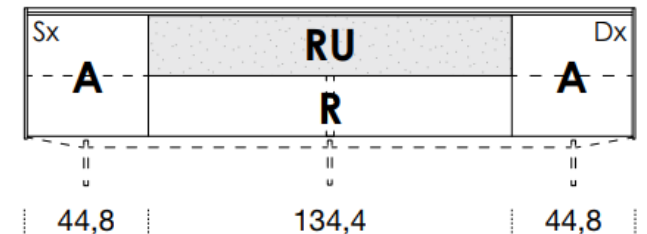

3

CONFIGURATION

2260mm

461mm deep
483mm high exc. feet

- Floor-standing
- Metal feet
- Wall-hung

- **A** = door
- **R** = drop-down
- **C** = drawer
- **G** = open compartment
- **AU** = audio front
- **RU** = drop-down audio front
- **RV** = drop-down with glass front
- **Sx** = Left-hand opening
- **Dx** = Right-hand opening

LOWBOARD / MEDIA UNIT

FANULI

[Back to index](#)