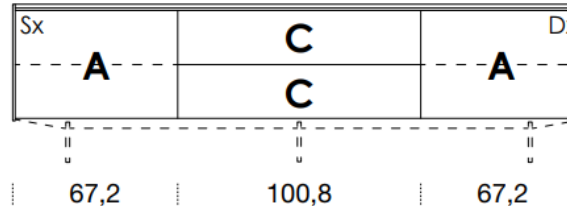

3

CONFIGURATION

2372mm

461mm deep
483mm high exc. feet

- Floor-standing
- Metal feet
- Wall-hung

- **A** = door
- **R** = drop-down
- **C** = drawer
- **G** = open compartment
- **AU** = audio front
- **RU** = drop-down audio front
- **RV** = drop-down with glass front
- **Sx** = Left-hand opening
- **Dx** = Right-hand opening

LOWBOARD / MEDIA UNIT

FANULI

[Back to index](#)