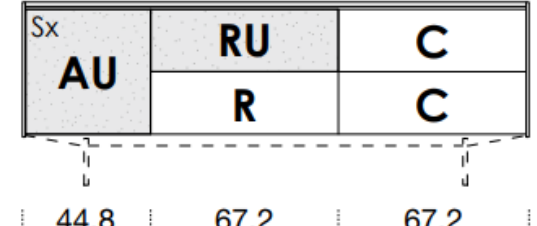

3

CONFIGURATION

1812mm

461mm deep
483mm high exc. feet

- Floor-standing
- Metal feet
- Wall-hung

- **A** = door
- **R** = drop-down
- **C** = drawer
- **G** = open compartment
- **AU** = audio front
- **RU** = drop-down audio front
- **RV** = drop-down with glass front
- **Sx** = Left-hand opening
- **Dx** = Right-hand opening

LOWBOARD / MEDIA UNIT

FANULI

[Back to index](#)