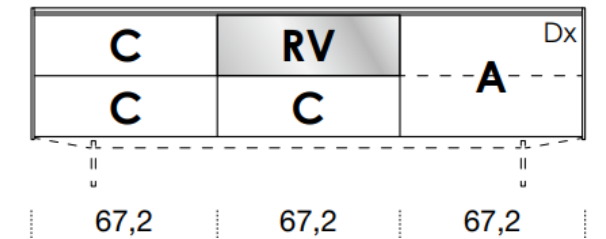

[Back to index](#)

3

CONFIGURATION

2260mm

461mm deep
483mm high exc. feet

- Floor-standing
- Metal feet
- Wall-hung

- A** = door
- R** = drop-down
- C** = drawer
- G** = open compartment
- AU** = audio front
- RU** = drop-down audio front
- RV** = drop-down with glass front
- Sx** = Left-hand opening
- Dx** = Right-hand opening