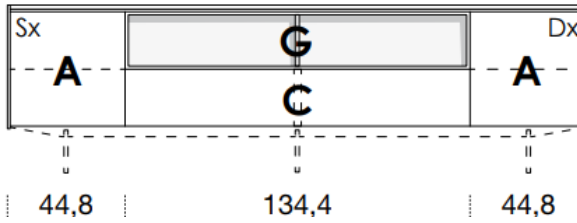

3

CONFIGURATION

2260mm

461mm deep
483mm high exc. feet

- Floor-standing
- Metal feet
- Wall-hung

- **A** = door
- **R** = drop-down
- **C** = drawer
- **G** = open compartment
- **AU** = audio front
- **RU** = drop-down audio front
- **RV** = drop-down with glass front
- **Sx** = Left-hand opening
- **Dx** = Right-hand opening

LOWBOARD / MEDIA UNIT

FANULI

[Back to index](#)