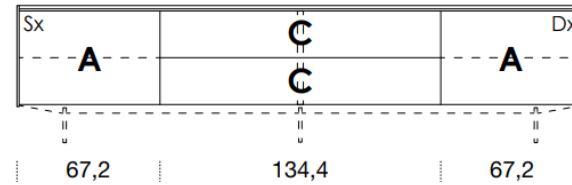

3

CONFIGURATION

2708mm

461mm deep
483mm high exc. feet

- Floor-standing
- Metal feet
- Wall-hung

A = door
R = drop-down
C = drawer
G = open compartment
AU = audio front
RU = drop-down audio front
RV = drop-down with glass front
Sx = Left-hand opening
Dx = Right-hand opening

LOWBOARD / MEDIA UNIT

FANULI

[Back to index](#)