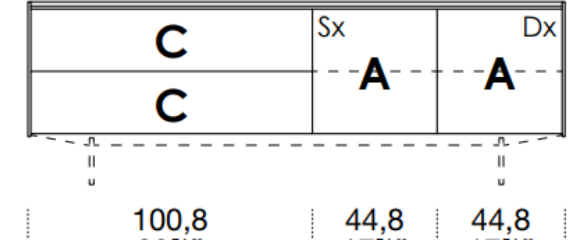

3

CONFIGURATION

1924mm

461mm deep
483mm high exc. feet

- Floor-standing
- Metal feet
- Wall-hung

- **A** = door
- **R** = drop-down
- **C** = drawer
- **G** = open compartment
- **AU** = audio front
- **RU** = drop-down audio front
- **RV** = drop-down with glass front
- **Sx** = Left-hand opening
- **Dx** = Right-hand opening

LOWBOARD / MEDIA UNIT

FANULI

[Back to index](#)