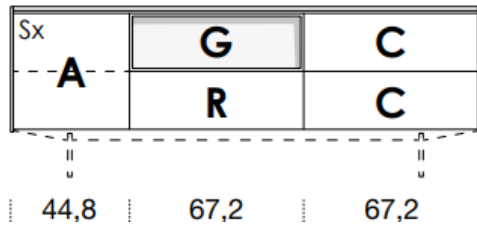

3

CONFIGURATION

1812mm

461mm deep
483mm high exc. feet

- Floor-standing
- Metal feet
- Wall-hung

- **A** = door
- **R** = drop-down
- **C** = drawer
- **G** = open compartment
- **AU** = audio front
- **RU** = drop-down audio front
- **RV** = drop-down with glass front
- **Sx** = Left-hand opening
- **Dx** = Right-hand opening

LOWBOARD / MEDIA UNIT

FANULI

[Back to index](#)