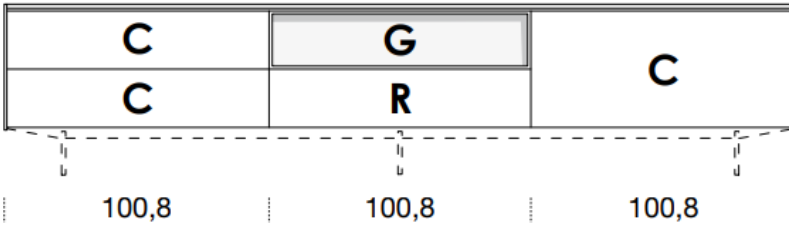

3

CONFIGURATION

3044mm

461mm deep
483mm high exc. feet

- Floor-standing
- Metal feet
- Wall-hung

- **A** = door
- **R** = drop-down
- **C** = drawer
- **G** = open compartment
- **AU** = audio front
- **RU** = drop-down audio front
- **RV** = drop-down with glass front
- **Sx** = Left-hand opening
- **Dx** = Right-hand opening

LOWBOARD / MEDIA UNIT

FANULI

[Back to index](#)