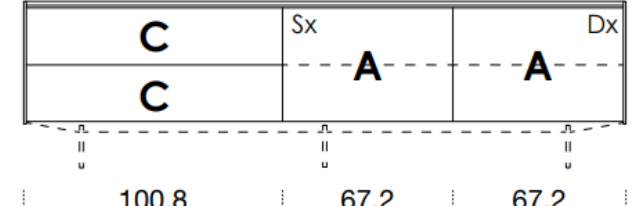

3

CONFIGURATION

2372mm

461mm deep
483mm high exc. feet

- Floor-standing
- Metal feet
- Wall-hung

- **A** = door
- **R** = drop-down
- **C** = drawer
- **G** = open compartment
- **AU** = audio front
- **RU** = drop-down audio front
- **RV** = drop-down with glass front
- **Sx** = Left-hand opening
- **Dx** = Right-hand opening

LOWBOARD / MEDIA UNIT

FANULI

[Back to index](#)