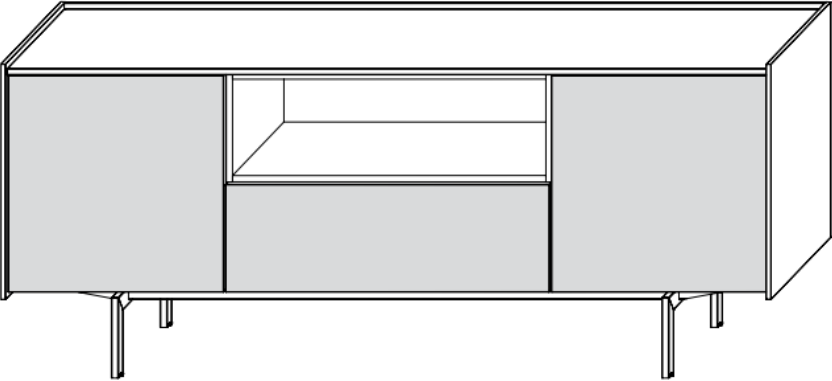

MAXIMA COLLECTION

LOWBOARD / MEDIA UNIT

FANULI

MADE IN ITALY

The MAXIMA collection offers over 200 designs and configurations across 4 different cabinet arrangements that can meet every kind of interior design function.

MAXIMA

LOWBOARD / MEDIA UNIT

FANULI

Selection process

1

CABINET
ARRANGEMENT

1/4

This document refers to this cabinet arrangement. For all other arrangements, please refer to their respective spec sheets.

Lowboard / media unit
(unit height 483mm exc. feet)

Sideboard / media unit
(unit height 707mm exc. feet)

Dresser
(unit height 1043mm exc. feet)

Highboard
(unit height 1379mm exc. feet)

1

LOWBOARD / MEDIA UNIT

[Back to index](#)

3

CONFIGURATION

1588mm

461mm deep
483mm high exc. feet

- Floor-standing
- Metal feet
- Wall-hung

- A** = door
- R** = drop-down
- C** = drawer
- G** = open compartment
- AU** = audio front
- RU** = drop-down audio front
- RV** = drop-down with glass front
- Sx** = Left-hand opening
- Dx** = Right-hand opening