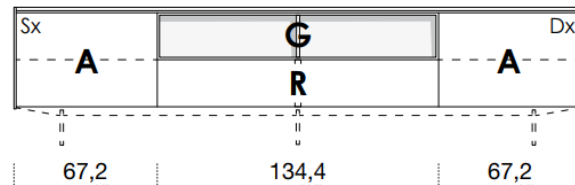

3

CONFIGURATION

2708mm

461mm deep
483mm high exc. feet

- Floor-standing
- Metal feet
- Wall-hung

A = door
R = drop-down
C = drawer
G = open compartment
AU = audio front
RU = drop-down audio front
RV = drop-down with glass front
Sx = Left-hand opening
Dx = Right-hand opening

LOWBOARD / MEDIA UNIT

FANULI

[Back to index](#)