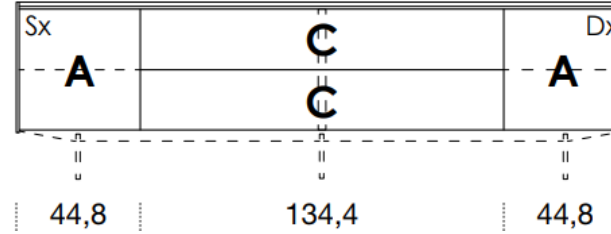

3

CONFIGURATION

2260mm

461mm deep
483mm high exc. feet

- Floor-standing
- Metal feet
- Wall-hung

- **A** = door
- **R** = drop-down
- **C** = drawer
- **G** = open compartment
- **AU** = audio front
- **RU** = drop-down audio front
- **RV** = drop-down with glass front
- **Sx** = Left-hand opening
- **Dx** = Right-hand opening

LOWBOARD / MEDIA UNIT

FANULI

[Back to index](#)