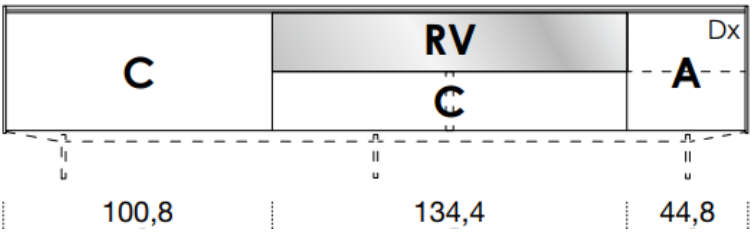

3

CONFIGURATION

2820mm

461mm deep
483mm high exc. feet

- Floor-standing
- Metal feet
- Wall-hung

- **A** = door
- **R** = drop-down
- **C** = drawer
- **G** = open compartment
- **AU** = audio front
- **RU** = drop-down audio front
- **RV** = drop-down with glass front
- **Sx** = Left-hand opening
- **Dx** = Right-hand opening

LOWBOARD / MEDIA UNIT

FANULI

[Back to index](#)