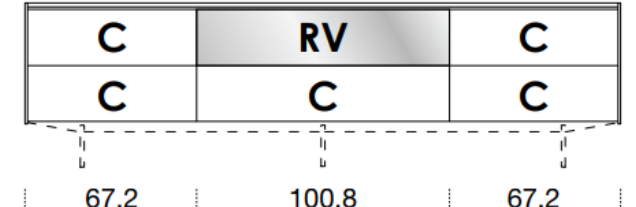

3

CONFIGURATION

2372mm

461mm deep
483mm high exc. feet

- Floor-standing
- Metal feet
- Wall-hung

- **A** = door
- **R** = drop-down
- **C** = drawer
- **G** = open compartment
- **AU** = audio front
- **RU** = drop-down audio front
- **RV** = drop-down with glass front
- **Sx** = Left-hand opening
- **Dx** = Right-hand opening

LOWBOARD / MEDIA UNIT

FANULI

[Back to index](#)