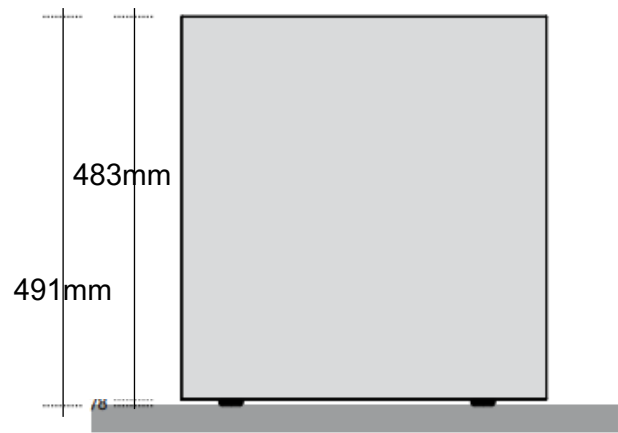

LOWBOARD / MEDIA UNIT

FANULI

Floor-standing