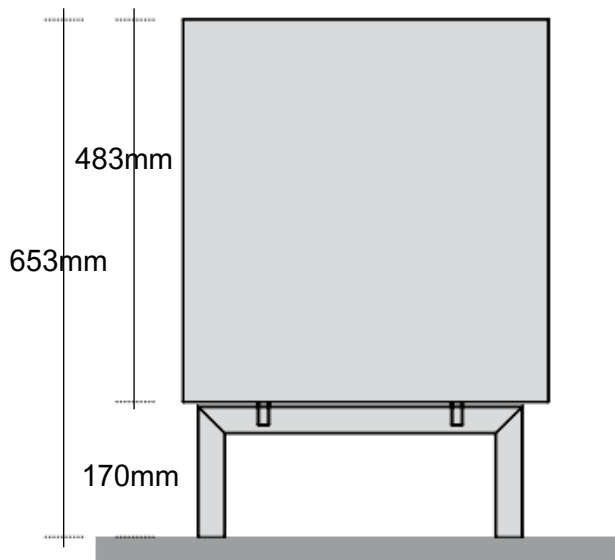

On metal feet