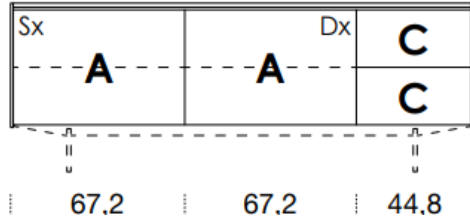

3

CONFIGURATION

1812mm

461mm deep
483mm high exc. feet

- Floor-standing
- Metal feet
- Wall-hung

- **A** = door
- **R** = drop-down
- **C** = drawer
- **G** = open compartment
- **AU** = audio front
- **RU** = drop-down audio front
- **RV** = drop-down with glass front
- **Sx** = Left-hand opening
- **Dx** = Right-hand opening

LOWBOARD / MEDIA UNIT

FANULI

[Back to index](#)