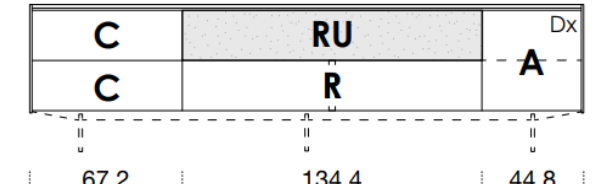

3

CONFIGURATION

2484mm

461mm deep
483mm high exc. feet

- Floor-standing
- Metal feet
- Wall-hung

A = door
R = drop-down
C = drawer
G = open compartment
AU = audio front
RU = drop-down audio front
RV = drop-down with glass front
Sx = Left-hand opening
Dx = Right-hand opening

LOWBOARD / MEDIA UNIT

FANULI

[Back to index](#)