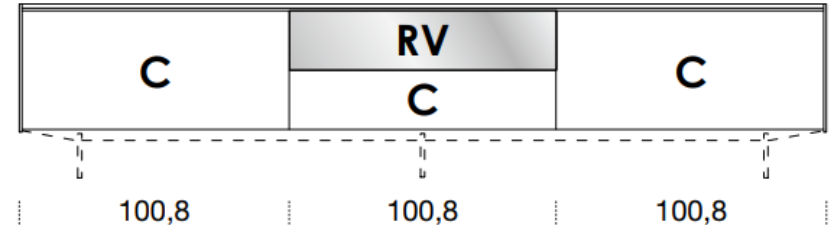

3

CONFIGURATION

3044mm

461mm deep
483mm high exc. feet

- Floor-standing
- Metal feet
- Wall-hung

- **A** = door
- **R** = drop-down
- **C** = drawer
- **G** = open compartment
- **AU** = audio front
- **RU** = drop-down audio front
- **RV** = drop-down with glass front
- **Sx** = Left-hand opening
- **Dx** = Right-hand opening

LOWBOARD / MEDIA UNIT

FANULI

[Back to index](#)