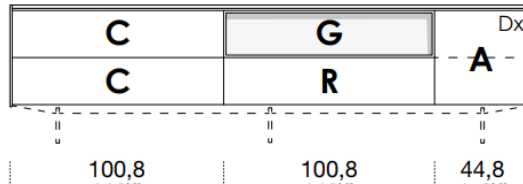

3

CONFIGURATION

2484mm

461mm deep
483mm high exc. feet

- Floor-standing
- Metal feet
- Wall-hung

A = door
R = drop-down
C = drawer
G = open compartment
AU = audio front
RU = drop-down audio front
RV = drop-down with glass front
Sx = Left-hand opening
Dx = Right-hand opening

LOWBOARD / MEDIA UNIT

FANULI

[Back to index](#)