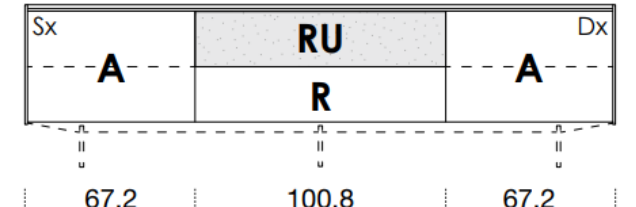

3

CONFIGURATION

2372mm

461mm deep
483mm high exc. feet

- Floor-standing
- Metal feet
- Wall-hung

- **A** = door
- **R** = drop-down
- **C** = drawer
- **G** = open compartment
- **AU** = audio front
- **RU** = drop-down audio front
- **RV** = drop-down with glass front
- **Sx** = Left-hand opening
- **Dx** = Right-hand opening

LOWBOARD / MEDIA UNIT

FANULI

[Back to index](#)