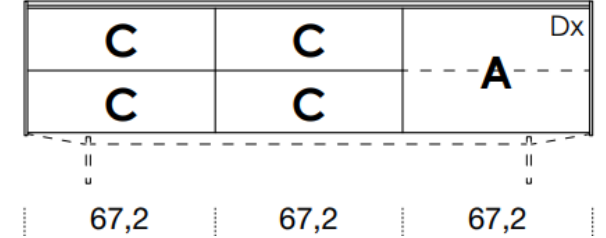

[Back to index](#)

3

CONFIGURATION

2260mm

461mm deep
483mm high exc. feet

- Floor-standing
- Metal feet
- Wall-hung

- A** = door
- R** = drop-down
- C** = drawer
- G** = open compartment
- AU** = audio front
- RU** = drop-down audio front
- RV** = drop-down with glass front
- Sx** = Left-hand opening
- Dx** = Right-hand opening