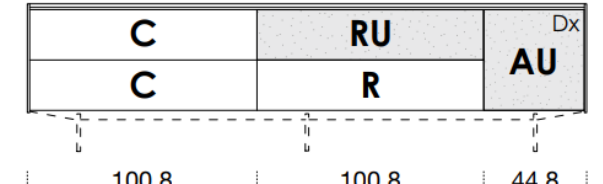

3

CONFIGURATION

2484mm

461mm deep
483mm high exc. feet

- Floor-standing
- Metal feet
- Wall-hung

A = door
R = drop-down
C = drawer
G = open compartment
AU = audio front
RU = drop-down audio front
RV = drop-down with glass front
Sx = Left-hand opening
Dx = Right-hand opening

LOWBOARD / MEDIA UNIT

FANULI

[Back to index](#)