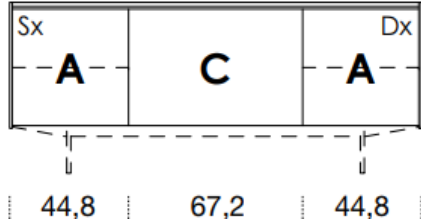

3

CONFIGURATION

1588mm

461mm deep
483mm high exc. feet

- Floor-standing
- Metal feet
- Wall-hung

- **A** = door
- **R** = drop-down
- **C** = drawer
- **G** = open compartment
- **AU** = audio front
- **RU** = drop-down audio front
- **RV** = drop-down with glass front
- **Sx** = Left-hand opening
- **Dx** = Right-hand opening

LOWBOARD / MEDIA UNIT

FANULI

[Back to index](#)