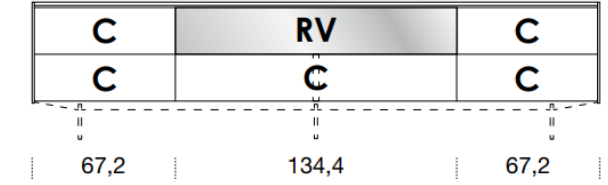

3

CONFIGURATION

2708mm

461mm deep
483mm high exc. feet

- Floor-standing
- Metal feet
- Wall-hung

A = door
R = drop-down
C = drawer
G = open compartment
AU = audio front
RU = drop-down audio front
RV = drop-down with glass front
Sx = Left-hand opening
Dx = Right-hand opening

LOWBOARD / MEDIA UNIT

FANULI

[Back to index](#)