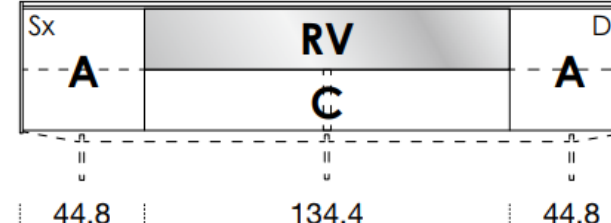

3

CONFIGURATION

2260mm

461mm deep
483mm high exc. feet

- Floor-standing
- Metal feet
- Wall-hung

- **A** = door
- **R** = drop-down
- **C** = drawer
- **G** = open compartment
- **AU** = audio front
- **RU** = drop-down audio front
- **RV** = drop-down with glass front
- **Sx** = Left-hand opening
- **Dx** = Right-hand opening

LOWBOARD / MEDIA UNIT

FANULI

[Back to index](#)