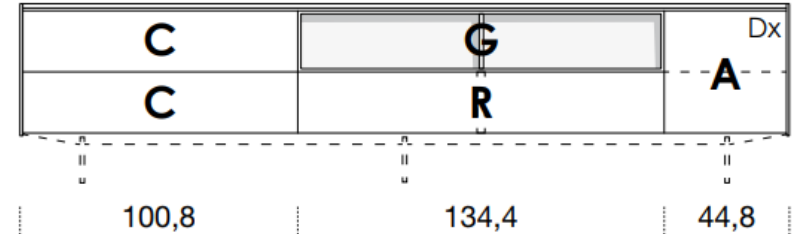

3

CONFIGURATION

2820mm

461mm deep
483mm high exc. feet

- Floor-standing
- Metal feet
- Wall-hung

- **A** = door
- **R** = drop-down
- **C** = drawer
- **G** = open compartment
- **AU** = audio front
- **RU** = drop-down audio front
- **RV** = drop-down with glass front
- **Sx** = Left-hand opening
- **Dx** = Right-hand opening

LOWBOARD / MEDIA UNIT

FANULI

[Back to index](#)