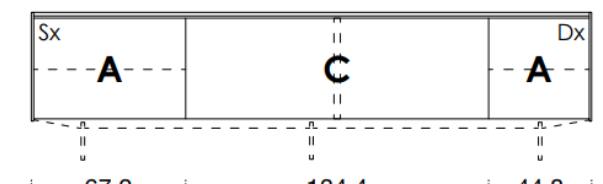

3

CONFIGURATION

2484mm

461mm deep
483mm high exc. feet

- Floor-standing
- Metal feet
- Wall-hung

A = door
R = drop-down
C = drawer
G = open compartment
AU = audio front
RU = drop-down audio front
RV = drop-down with glass front
Sx = Left-hand opening
Dx = Right-hand opening

LOWBOARD / MEDIA UNIT

FANULI

[Back to index](#)