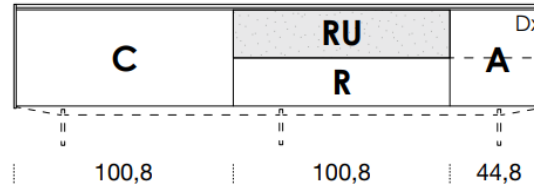

3

CONFIGURATION

2484mm

461mm deep
483mm high exc. feet

- Floor-standing
- Metal feet
- Wall-hung

A = door
R = drop-down
C = drawer
G = open compartment
AU = audio front
RU = drop-down audio front
RV = drop-down with glass front
Sx = Left-hand opening
Dx = Right-hand opening

LOWBOARD / MEDIA UNIT

FANULI

[Back to index](#)