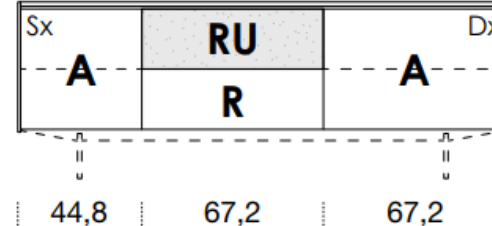

3

CONFIGURATION

1812mm

461mm deep
483mm high exc. feet

- Floor-standing
- Metal feet
- Wall-hung

- **A** = door
- **R** = drop-down
- **C** = drawer
- **G** = open compartment
- **AU** = audio front
- **RU** = drop-down audio front
- **RV** = drop-down with glass front
- **Sx** = Left-hand opening
- **Dx** = Right-hand opening

LOWBOARD / MEDIA UNIT

FANULI

[Back to index](#)