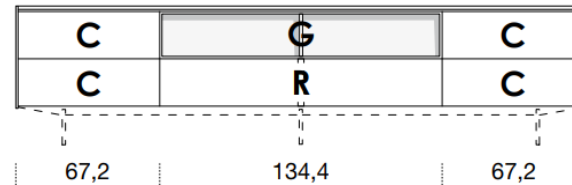

3

CONFIGURATION

2708mm

461mm deep
483mm high exc. feet

- Floor-standing
- Metal feet
- Wall-hung

A = door
R = drop-down
C = drawer
G = open compartment
AU = audio front
RU = drop-down audio front
RV = drop-down with glass front
Sx = Left-hand opening
Dx = Right-hand opening

LOWBOARD / MEDIA UNIT

FANULI

[Back to index](#)