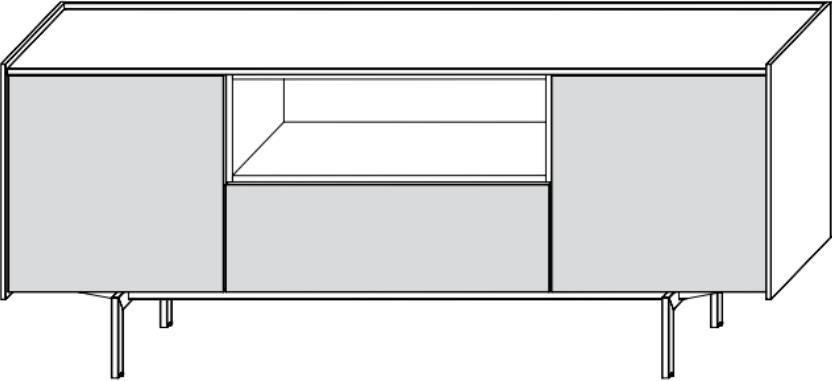

MAXIMA COLLECTION

DRESSER

FANULI

MADE IN ITALY

The MAXIMA collection offers over 200 designs and configurations across 4 different cabinet arrangements that can meet every kind of interior design function.

MAXIMA

Selection process

DRESSER

FANULI

1

CABINET
ARRANGEMENT

Lowboard / media unit

(unit height 483mm exc. feet)

Sideboard / media unit

(unit height 707mm exc. feet)

3/4

This document refers to this cabinet arrangement. For all other arrangements, please refer to their respective spec sheets.

Dresser

(unit height 1043mm exc. feet)