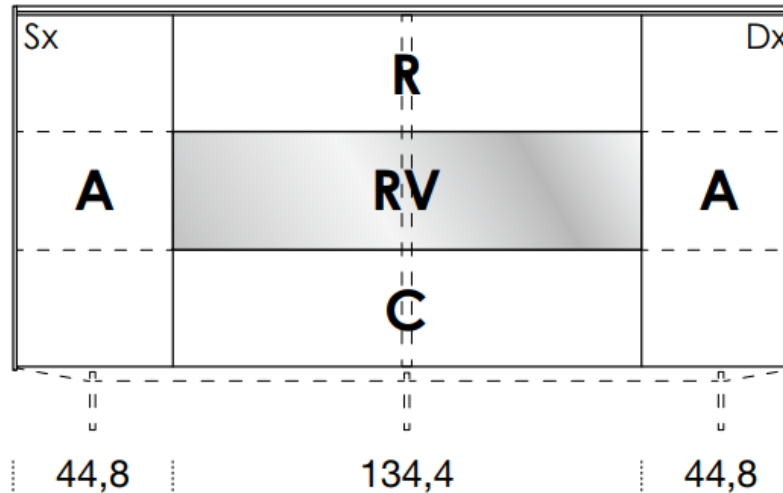

3

CONFIGURATION

2260mm

461mm deep
1043mm high exc. feet

- Floor-standing
- Metal feet

- A = door
- R = drop-down
- C = drawer
- G = open compartment
- AU = audio front
- RU = drop-down audio front
- RV = drop-down with glass front
- Sx = Left-hand opening
- Dx = Right-hand opening

DRESSER