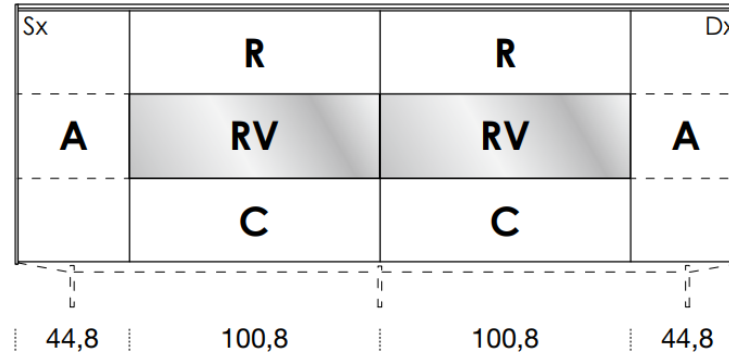

3

CONFIGURATION

2932mm

461mm deep
1043mm high exc. feet

- Floor-standing
- Metal feet

- **A** = door
- **R** = drop-down
- **C** = drawer
- **G** = open compartment
- **AU** = audio front
- **RU** = drop-down audio front
- **RV** = drop-down with glass front
- **Sx** = Left-hand opening
- **Dx** = Right-hand opening

DRESSER