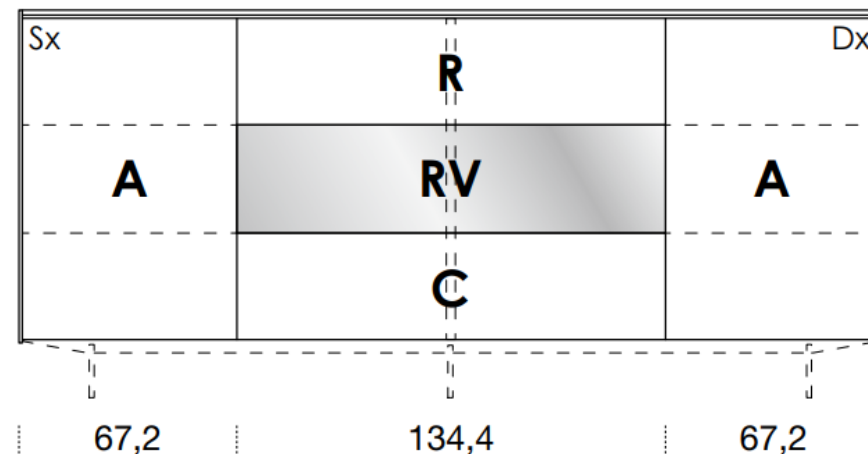

- A** = door
- R** = drop-down
- C** = drawer
- G** = open compartment
- AU** = audio front
- RU** = drop-down audio front
- RV** = drop-down with glass front
- Sx** = Left-hand opening
- Dx** = Right-hand opening