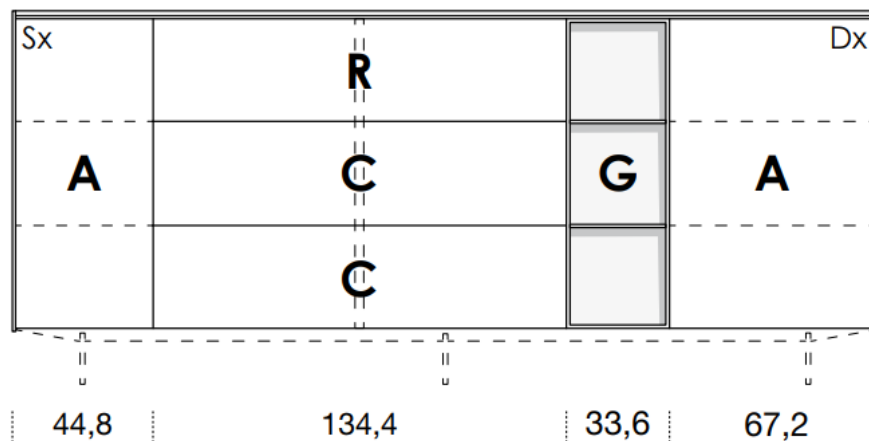

- A** = door
- R** = drop-down
- C** = drawer
- G** = open compartment
- AU** = audio front
- RU** = drop-down audio front
- RV** = drop-down with glass front
- Sx** = Left-hand opening
- Dx** = Right-hand opening