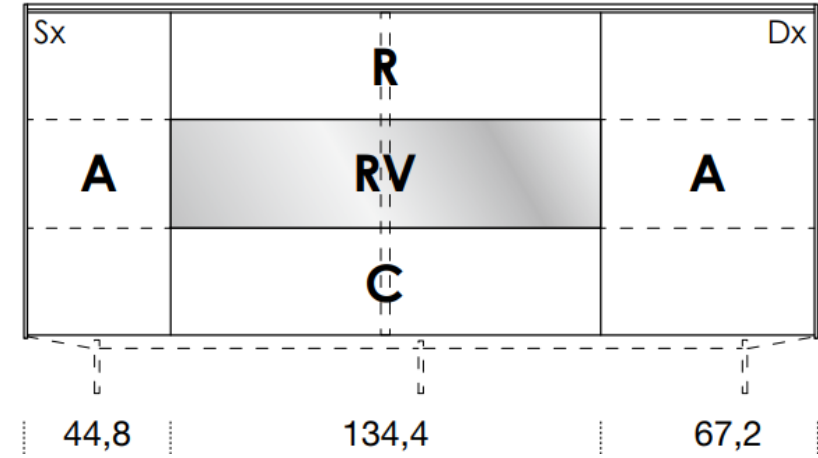

3

CONFIGURATION

DRESSER

FANULI

2484mm

461mm deep
1043mm high exc. feet

- Floor-standing
- Metal feet

- **A** = door
- **R** = drop-down
- **C** = drawer
- **G** = open compartment
- **AU** = audio front
- **RU** = drop-down audio front
- **RV** = drop-down with glass front
- **Sx** = Left-hand opening
- **Dx** = Right-hand opening

[Back to index](#)