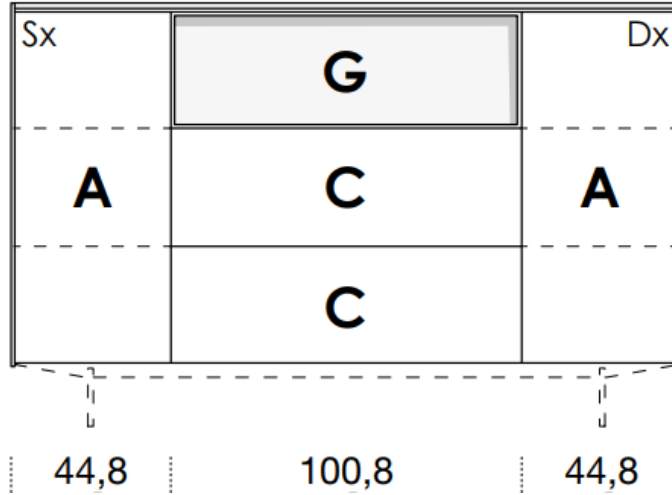

- A** = door
- R** = drop-down
- C** = drawer
- G** = open compartment
- AU** = audio front
- RU** = drop-down audio front
- RV** = drop-down with glass front
- Sx** = Left-hand opening
- Dx** = Right-hand opening