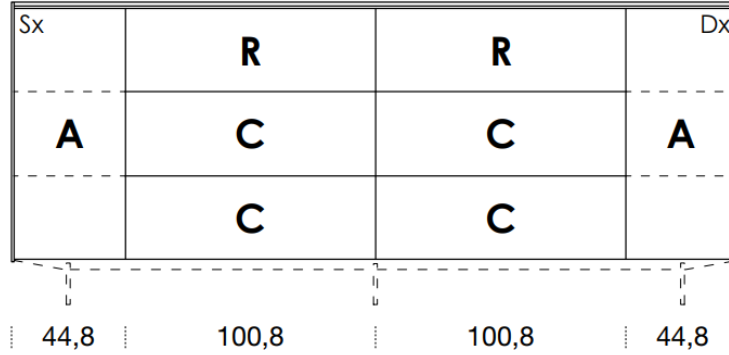

3

CONFIGURATION

2932mm

461mm deep
1043mm high exc. feet

- Floor-standing
- Metal feet

- **A** = door
- **R** = drop-down
- **C** = drawer
- **G** = open compartment
- **AU** = audio front
- **RU** = drop-down audio front
- **RV** = drop-down with glass front
- **Sx** = Left-hand opening
- **Dx** = Right-hand opening

DRESSER