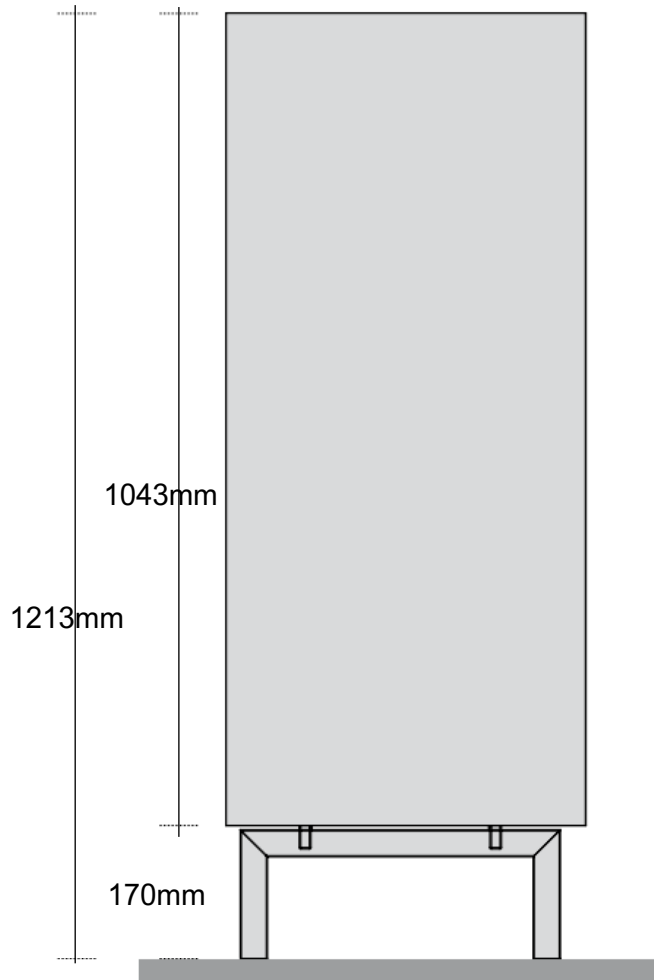

Sideboard / media unit

(unit height 707mm exc. feet)

3/4

This document refers to this cabinet arrangement. For all other arrangements, please refer to their respective spec sheets.

Dresser

(unit height 1043mm exc. feet)

Highboard

(unit height 1379mm exc. feet)

1

FANULI

DRESSER

Floor-standing

On metal feet

WIDTH

1588mm

461mm deep
1043mm high exc. feet

- Floor-standing
- Metal feet

- A = door
- R = drop-down
- C = drawer
- G = open compartment
- AU = audio front
- RU = drop-down audio front
- RV = drop-down with glass front
- Sx = Left-hand opening
- Dx = Right-hand opening

[Back to index](#)

3

CONFIGURATION

DRESSER

FANULI

1812mm

461mm deep
1043mm high exc. feet

- Floor-standing
- Metal feet