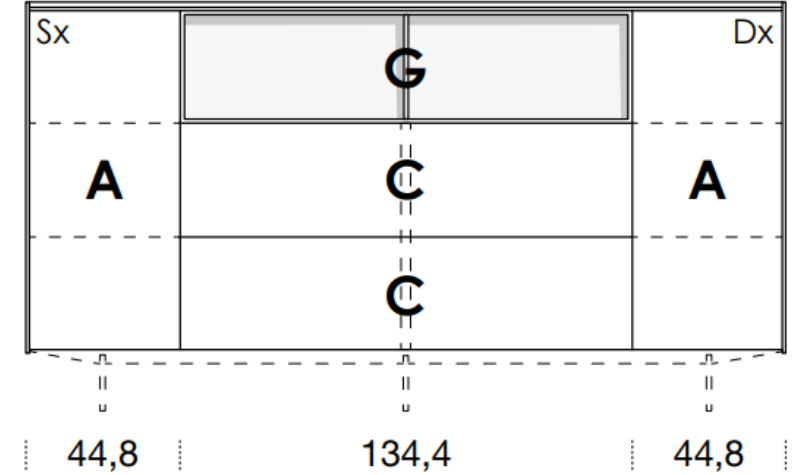

3

CONFIGURATION

2260mm

461mm deep
1043mm high exc. feet

- Floor-standing
- Metal feet

- A = door
- R = drop-down
- C = drawer
- G = open compartment
- AU = audio front
- RU = drop-down audio front
- RV = drop-down with glass front
- Sx = Left-hand opening
- Dx = Right-hand opening

DRESSER

FANULI

[Back to index](#)