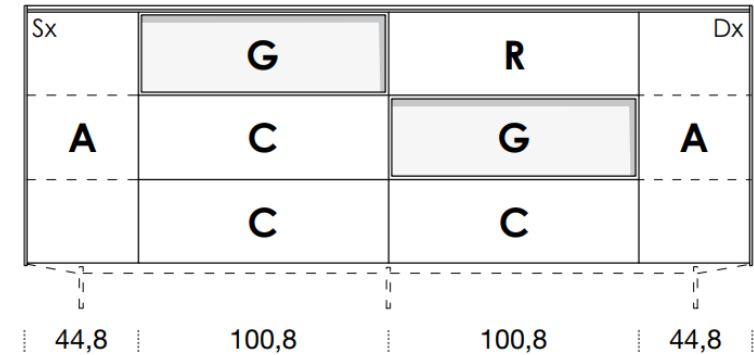

3

CONFIGURATION

2932mm

461mm deep
1043mm high exc. feet

- Floor-standing
- Metal feet

- **A** = door
- **R** = drop-down
- **C** = drawer
- **G** = open compartment
- **AU** = audio front
- **RU** = drop-down audio front
- **RV** = drop-down with glass front
- **Sx** = Left-hand opening
- **Dx** = Right-hand opening

DRESSER

FANULI

[Back to index](#)