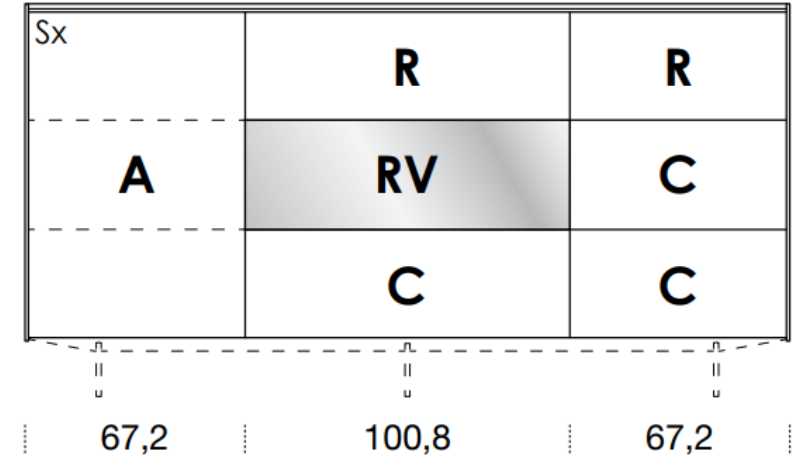

3

CONFIGURATION

2372mm

461mm deep
1043mm high exc. feet

- Floor-standing
- Metal feet

- A = door
- R = drop-down
- C = drawer
- G = open compartment
- AU = audio front
- RU = drop-down audio front
- RV = drop-down with glass front
- Sx = Left-hand opening
- Dx = Right-hand opening

DRESSER

FANULI

[Back to index](#)