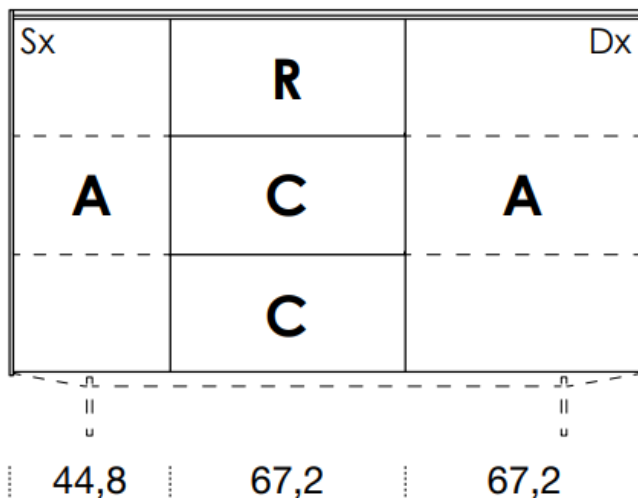

3

CONFIGURATION

DRESSER

FANULI

1812mm

461mm deep
1043mm high exc. feet

- Floor-standing
- Metal feet

- **A** = door
- **R** = drop-down
- **C** = drawer
- **G** = open compartment
- **AU** = audio front
- **RU** = drop-down audio front
- **RV** = drop-down with glass front
- **Sx** = Left-hand opening
- **Dx** = Right-hand opening

[Back to index](#)