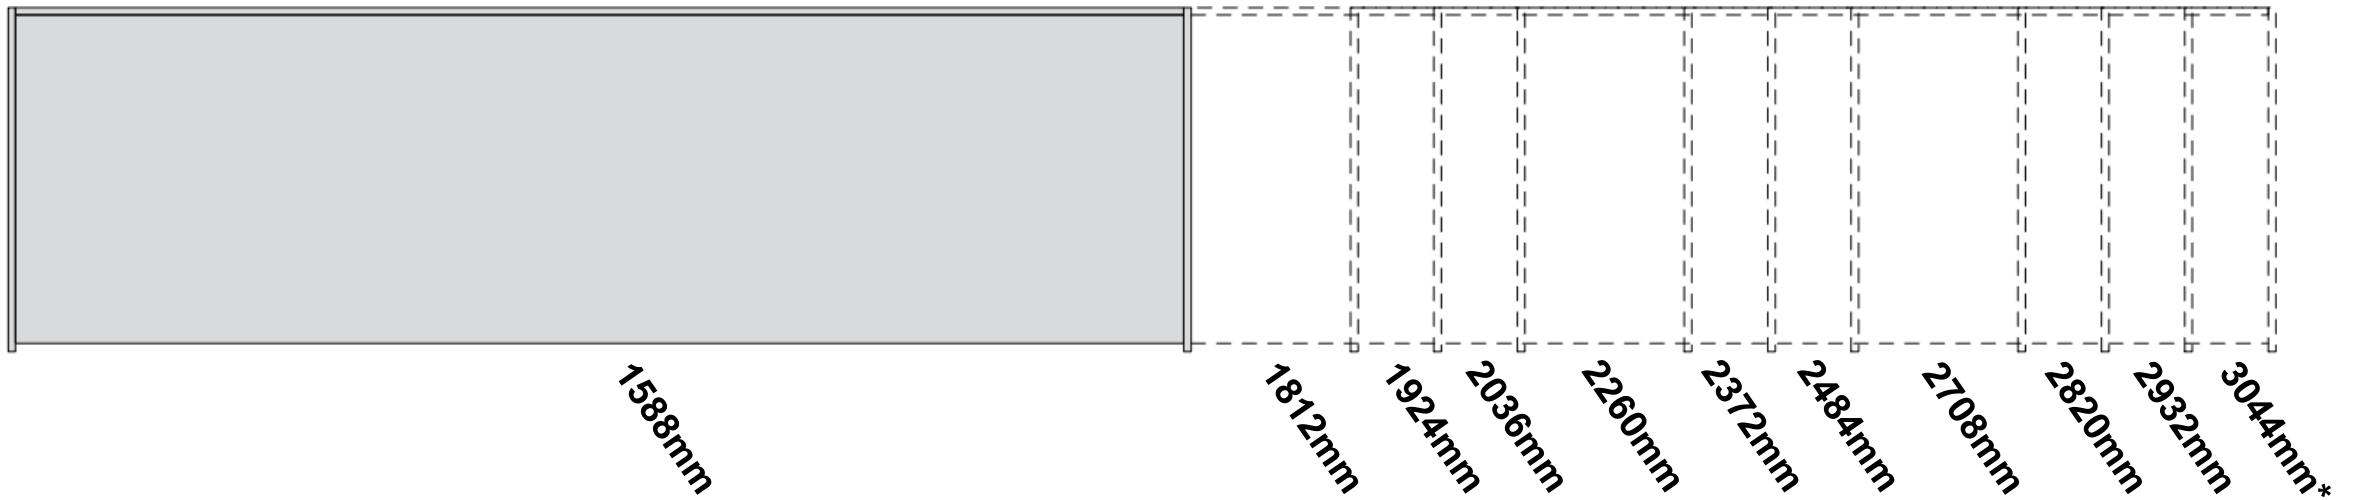

WIDTH

Select your overall width

*Click on the preferred width below to see the configuration options available

*Enquire for configuration options

[Back to index](#)