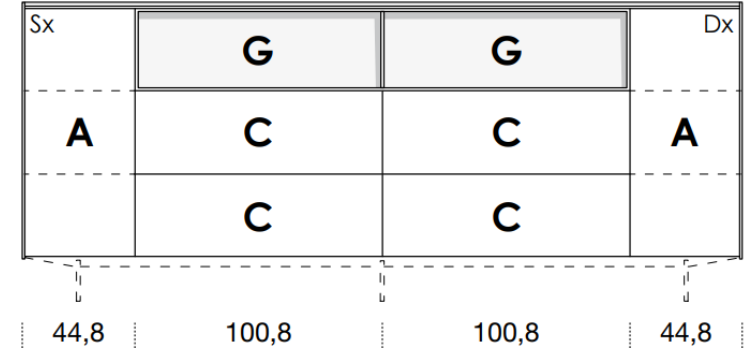

3

CONFIGURATION

2932mm

461mm deep
1043mm high exc. feet

- Floor-standing
- Metal feet

- **A** = door
- **R** = drop-down
- **C** = drawer
- **G** = open compartment
- **AU** = audio front
- **RU** = drop-down audio front
- **RV** = drop-down with glass front
- **Sx** = Left-hand opening
- **Dx** = Right-hand opening

DRESSER

FANULI

[Back to index](#)