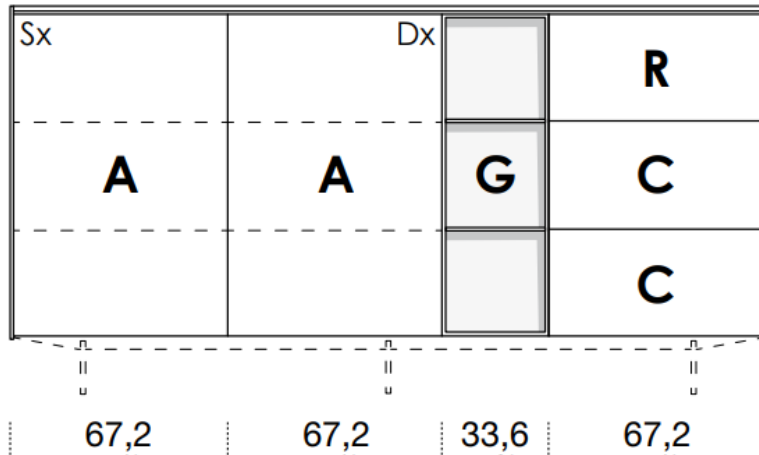

3

CONFIGURATION

2372mm

461mm deep
1043mm high exc. feet

- Floor-standing
- Metal feet

- A = door
- R = drop-down
- C = drawer
- G = open compartment
- AU = audio front
- RU = drop-down audio front
- RV = drop-down with glass front
- Sx = Left-hand opening
- Dx = Right-hand opening

DRESSER

FANULI

[Back to index](#)