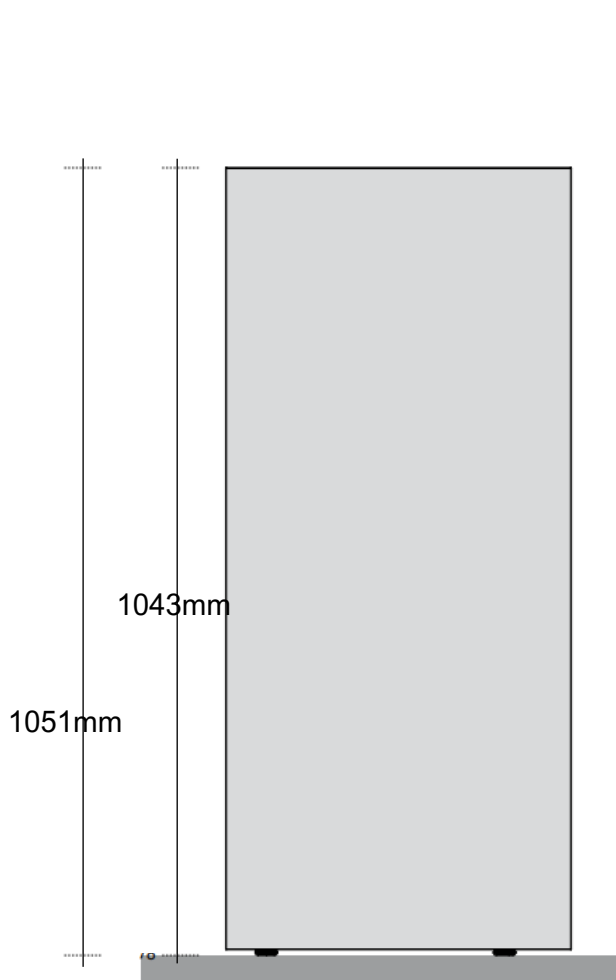

Sideboard / media unit

(unit height 707mm exc. feet)

3/4

This document refers to this cabinet arrangement. For all other arrangements, please refer to their respective spec sheets.

Dresser

(unit height 1043mm exc. feet)

Highboard

(unit height 1379mm exc. feet)

1

FANULI

DRESSER

Floor-standing

On metal feet

WIDTH

1588mm

461mm deep
1043mm high exc. feet

- Floor-standing
- Metal feet

- A = door
- R = drop-down
- C = drawer
- G = open compartment
- AU = audio front
- RU = drop-down audio front
- RV = drop-down with glass front
- Sx = Left-hand opening
- Dx = Right-hand opening

[Back to index](#)

3

CONFIGURATION

DRESSER

FANULI

1812mm

461mm deep
1043mm high exc. feet

- Floor-standing
- Metal feet