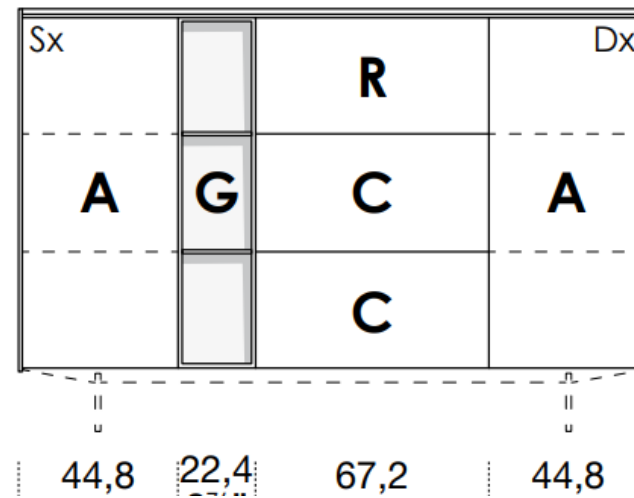

1588mm

461mm deep
1043mm high exc. feet

- Floor-standing
- Metal feet

- A = door
- R = drop-down
- C = drawer
- G = open compartment
- AU = audio front
- RU = drop-down audio front
- RV = drop-down with glass front
- Sx = Left-hand opening
- Dx = Right-hand opening

[Back to index](#)

3

CONFIGURATION

DRESSER

FANULI

1812mm

461mm deep
1043mm high exc. feet

- Floor-standing
- Metal feet

- A** = door
- R** = drop-down
- C** = drawer
- G** = open compartment
- AU** = audio front
- RU** = drop-down audio front
- RV** = drop-down with glass front
- Sx** = Left-hand opening
- Dx** = Right-hand opening