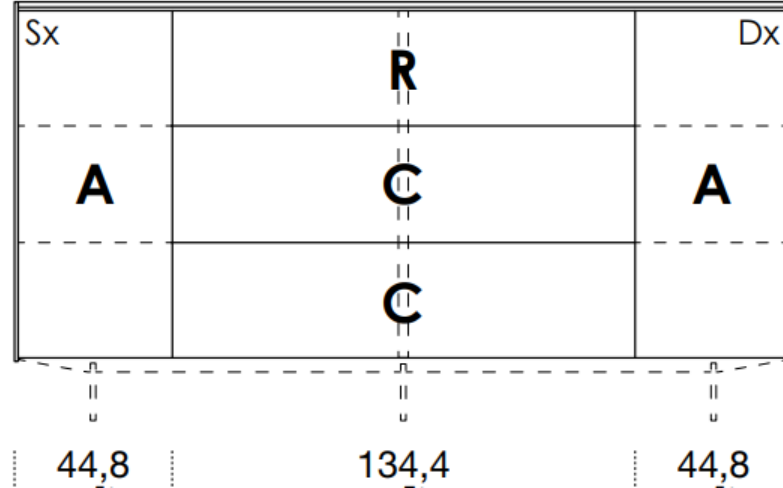

3

CONFIGURATION

2260mm

461mm deep
1043mm high exc. feet

- Floor-standing
- Metal feet

- A = door
- R = drop-down
- C = drawer
- G = open compartment
- AU = audio front
- RU = drop-down audio front
- RV = drop-down with glass front
- Sx = Left-hand opening
- Dx = Right-hand opening

DRESSER