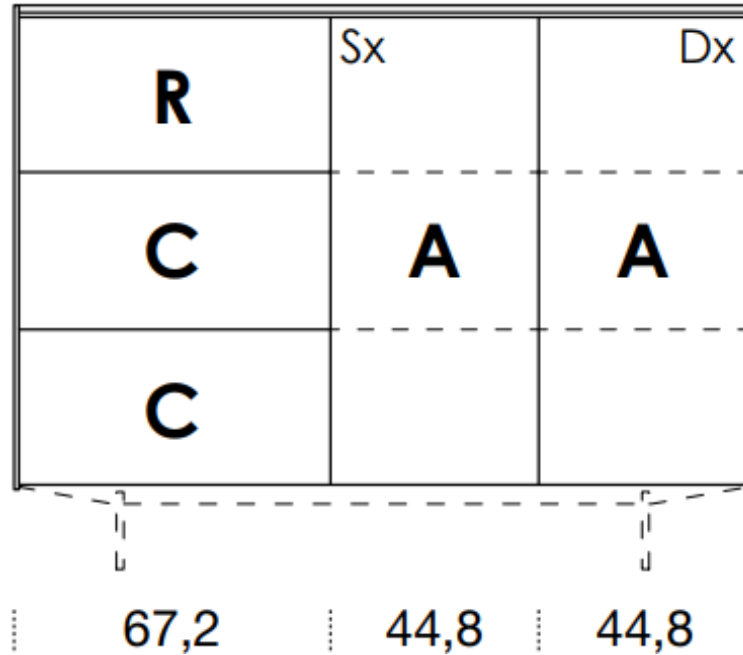

1588mm

461mm deep
1043mm high exc. feet

- Floor-standing
- Metal feet

- A = door
- R = drop-down
- C = drawer
- G = open compartment
- AU = audio front
- RU = drop-down audio front
- RV = drop-down with glass front
- Sx = Left-hand opening
- Dx = Right-hand opening