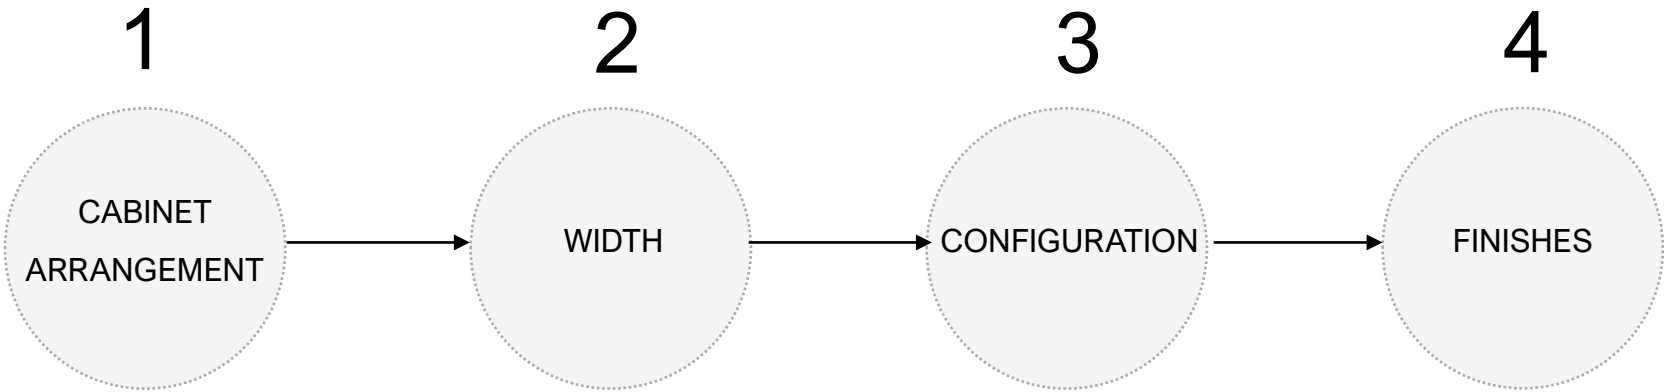

MAXIMA

Selection process

DRESSER

FANULI