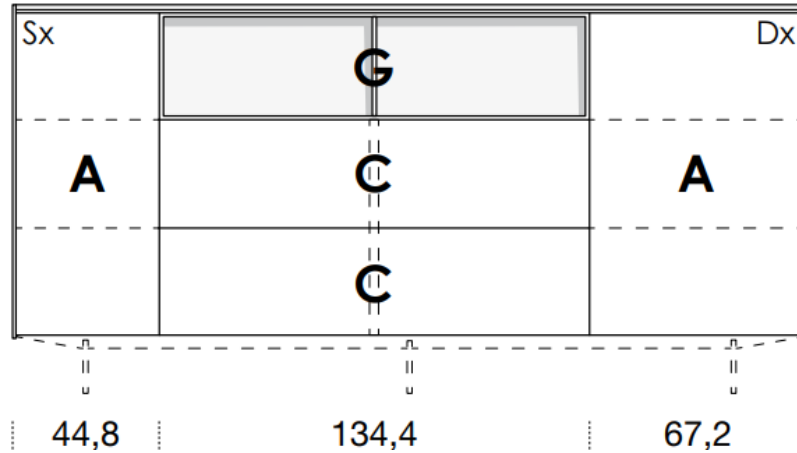

3

CONFIGURATION

DRESSER

FANULI

2484mm

461mm deep
1043mm high exc. feet

- Floor-standing
- Metal feet

- **A** = door
- **R** = drop-down
- **C** = drawer
- **G** = open compartment
- **AU** = audio front
- **RU** = drop-down audio front
- **RV** = drop-down with glass front
- **Sx** = Left-hand opening
- **Dx** = Right-hand opening

[Back to index](#)