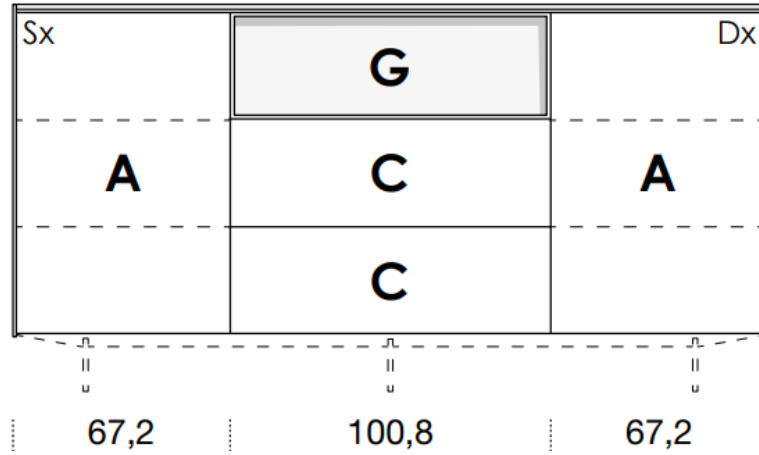

3

CONFIGURATION

2372mm

461mm deep
1043mm high exc. feet

- Floor-standing
- Metal feet

- A = door
- R = drop-down
- C = drawer
- G = open compartment
- AU = audio front
- RU = drop-down audio front
- RV = drop-down with glass front
- Sx = Left-hand opening
- Dx = Right-hand opening

DRESSER

FANULI

[Back to index](#)