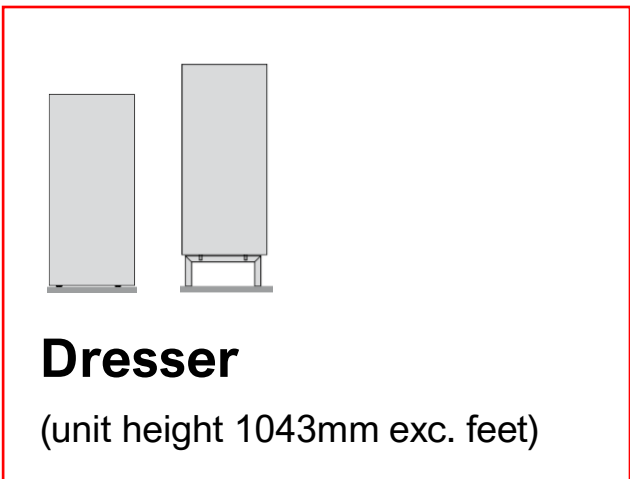

MAXIMA

Selection process

DRESSER

FANULI

1

CABINET
ARRANGEMENT

Lowboard / media unit

(unit height 483mm exc. feet)

Sideboard / media unit

(unit height 707mm exc. feet)

3/4

This document refers to this cabinet arrangement. For all other arrangements, please refer to their respective spec sheets.

Dresser

(unit height 1043mm exc. feet)

1588mm

461mm deep
1043mm high exc. feet

- Floor-standing
- Metal feet

- A = door
- R = drop-down
- C = drawer
- G = open compartment
- AU = audio front
- RU = drop-down audio front
- RV = drop-down with glass front
- Sx = Left-hand opening
- Dx = Right-hand opening

[Back to index](#)

3

CONFIGURATION

DRESSER

FANULI

1812mm

461mm deep
1043mm high exc. feet

- Floor-standing
- Metal feet