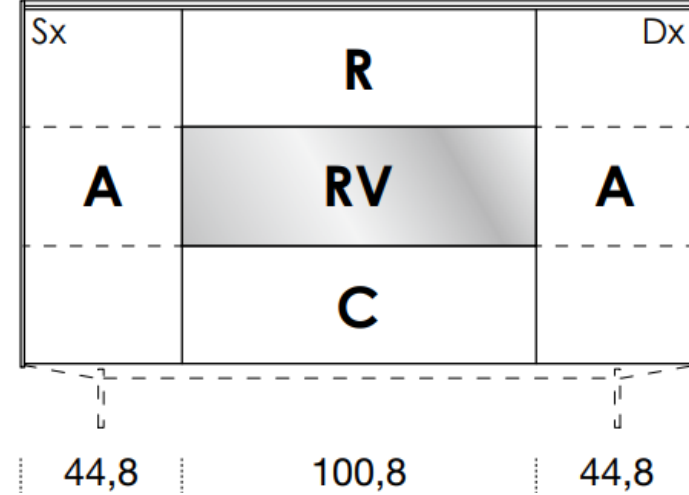

- A** = door
- R** = drop-down
- C** = drawer
- G** = open compartment
- AU** = audio front
- RU** = drop-down audio front
- RV** = drop-down with glass front
- Sx** = Left-hand opening
- Dx** = Right-hand opening