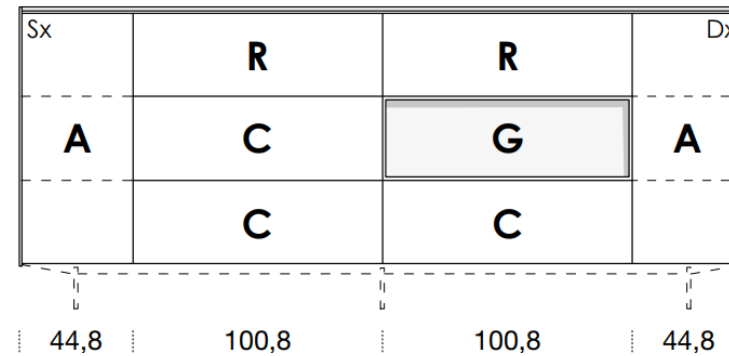

3

CONFIGURATION

2932mm

461mm deep
1043mm high exc. feet

- Floor-standing
- Metal feet

- **A** = door
- **R** = drop-down
- **C** = drawer
- **G** = open compartment
- **AU** = audio front
- **RU** = drop-down audio front
- **RV** = drop-down with glass front
- **Sx** = Left-hand opening
- **Dx** = Right-hand opening

DRESSER