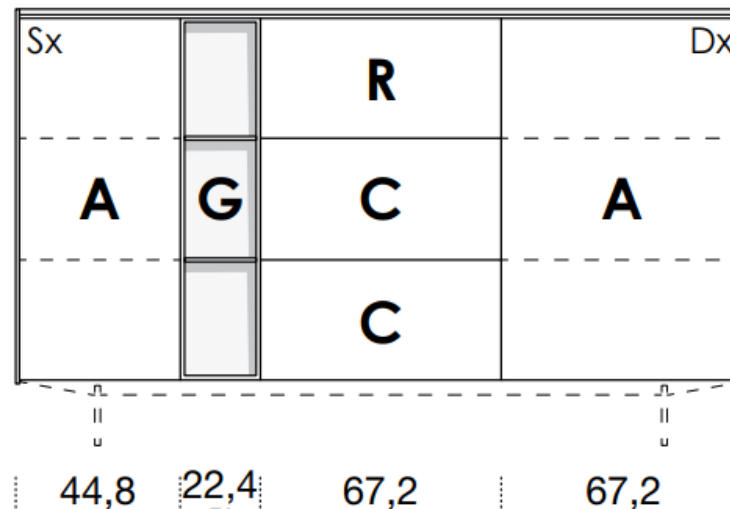

- A** = door
- R** = drop-down
- C** = drawer
- G** = open compartment
- AU** = audio front
- RU** = drop-down audio front
- RV** = drop-down with glass front
- Sx** = Left-hand opening
- Dx** = Right-hand opening