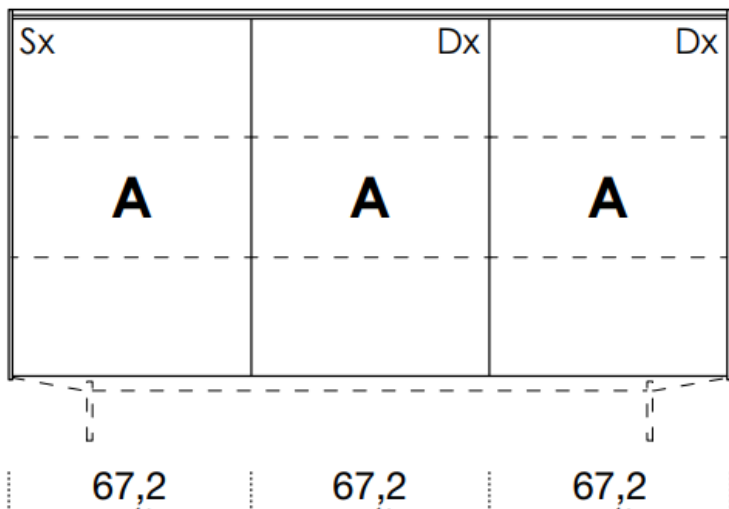

- A** = door
- R** = drop-down
- C** = drawer
- G** = open compartment
- AU** = audio front
- RU** = drop-down audio front
- RV** = drop-down with glass front
- Sx** = Left-hand opening
- Dx** = Right-hand opening