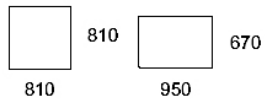

SM OTTOMAN LRG OTTOMAN

SYDNEY

269 Military Road, Cremorne 2090
02 9908 2660

MELBOURNE

681 Chapel Street, South Yarra 3141
03 9826 8777

FANULI
SYDNEY MELBOURNE EST 1976