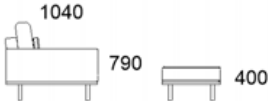

Bella Sofa

SPECS

SOFAS AND ARMCHAIRS