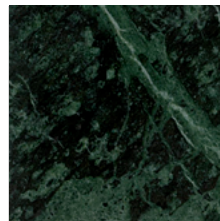

Exclusive Champagne

Exclusive Brown

Exclusive Onyx Black

Exclusive Space Gray

Wood top

European oak effect

Walnut stained oak effect

Black oak effect

Fenix-NTM® top

Kos white 0032

London grey 0718

Ingo black 0720

Marble top

Marquinia Black

Carrara's White

Dark Emperador

Green Alps

Calacatta

More finishes and coverings info:

[Materials & Finishes](#)