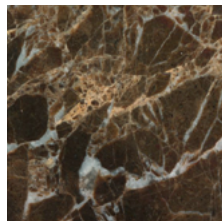

Exclusive Champagne

Exclusive Brown

Exclusive Onyx Black

Exclusive Space Gray

Wood top

European oak effect

Walnut stained oak effect

Black oak effect

Fenix-NTM® top

Kos white 0032

London grey 0718

Ingo black 0720

Marble top

Marquinia Black

Carrara's White

Dark Emperador

Green Alps

Calacatta

More finishes and coverings info:

[Materials & Finishes](#)