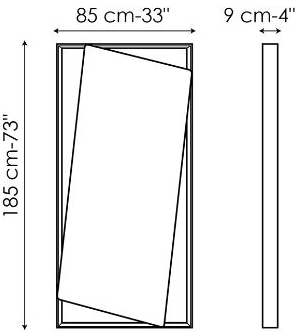

BONALDO

Hang up

A touch of movement, an unusual interplay highlighted by contrasting lines. Hang up stands out for the irregular position of the two elements of which it is made: the shape of the modern decorative wall mirror makes it seem like it has been released from the frame. The available finishings make it suitable for any stylistic context: the wooden frame is in fact available painted in two elegant colours. Positionable both

vertically and horizontally, Hang up represents an ironic and unequivocally contemporary sign with great sculptural impact, the result of sophisticated aesthetic research. A true one-off that helps to furnish the environments in an original way and enlarge the spaces, thanks to its large reflective surface.

Data sheet

Width: 85cm
Depth: 9cm
Height: 185cm

Finishes

FRAME

Wood

Lacquered wood
Mat white

Lacquered wood
Mat anthracite grey

Materials, fabrics, leathers, colors and finishes are approximate and may slightly differ from actual ones. You can find the complete collection of Bonaldo fabrics and leathers on the website