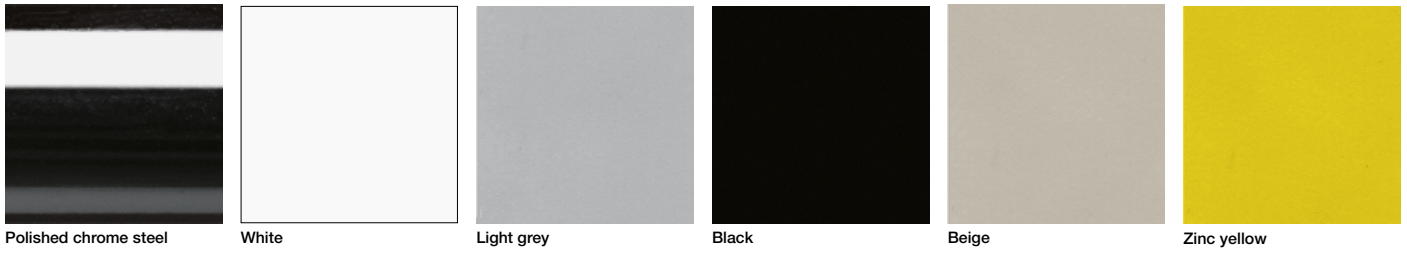

Metal base (indoor)

Metal base (indoor/outdoor)

Wood legs (indoor)

Wood base (indoor)

Polypropylene body (indoor/outdoor)

PP01 White

PP11 Light grey

PP03 Black