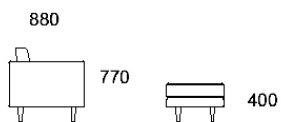

WARRANTY

10 years structural

SOFA LEGS

Sofa leg height options;
15, 17 or 19cm.

2 x extra support legs
are needed when
exceeding 2650mm in length.

FANULI
SYDNEY MELBOURNE EST 1976

Francis Shallow

SOFAS