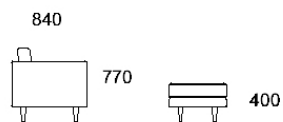

WARRANTY

10 years structural

SOFA LEGS

Sofa leg height options;
15, 17 or 19cm.

2 x extra support legs
are needed when
exceeding 2650mm in length.

FANULI
SYDNEY MELBOURNE EST 1976

Francis Shallow

SOFAS