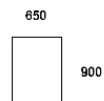

Francis Shallow

OTTOMAN

MODULAR COMPONENTS