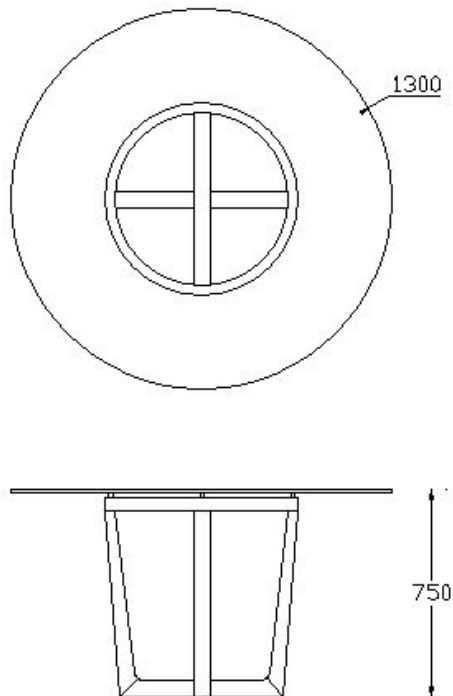

Clyde dining table

SPECS

SYDNEY

269 Military Road, Cremorne 2090
02 9908 2660

MELBOURNE

681 Chapel Street, South Yarra 3141
03 9826 8777

FANULI
SYDNEY MELBOURNE EST 1976